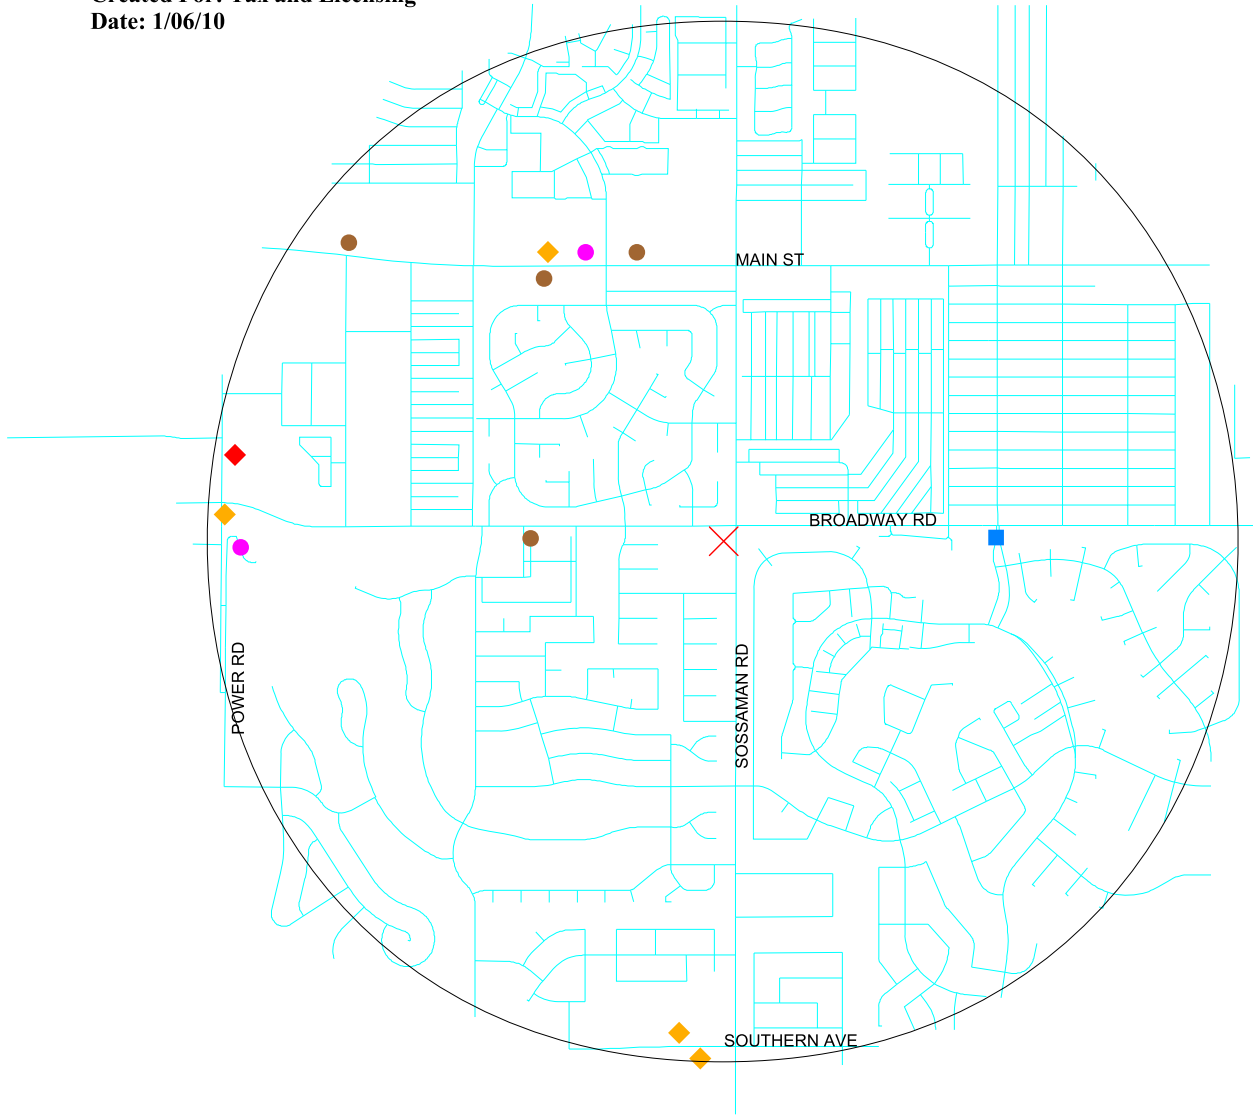

# Walgreens 05392 (District 6) 420 S SOSSAMAN RD

Created For: Tax and Licensing  
Date: 1/06/10

0 1 Miles

- ✗ Site Location
- Liquor Licenses
  - BAR
  - ◆ BEER/WINE STORE
  - CLUB
  - ◆ LIQUOR STORE
  - RESTAURANT
- Streets

## Liquor License Application One Mile Radius Map

## Licenses Within a One Mile Radius

Date: 1/06/10

**Proposed License:**  
***BEER/WINE STORE***

Walgreens 05392 (District 6)  
420 S SOSSAMAN RD

Existing Licenses:

**BAR**

AZ GOLF RESORT  
425 S POWER RD

HURRICANE BAY  
7336 E MAIN ST STE B

**LIQUOR STORE**

ALBERTSONS STORE #958  
325 S POWER RD

**RESTAURANT**

WEATHERVANE RESTAURANT  
7303 E MAIN ST STE 15

FISHIN HOLE  
7000 E MAIN ST

SOURDOUGH PIZZA RESTAURANT  
7440 E MAIN ST STE 1

SPRINGDALES RESTAURANT  
7255 E BROADWAY RD