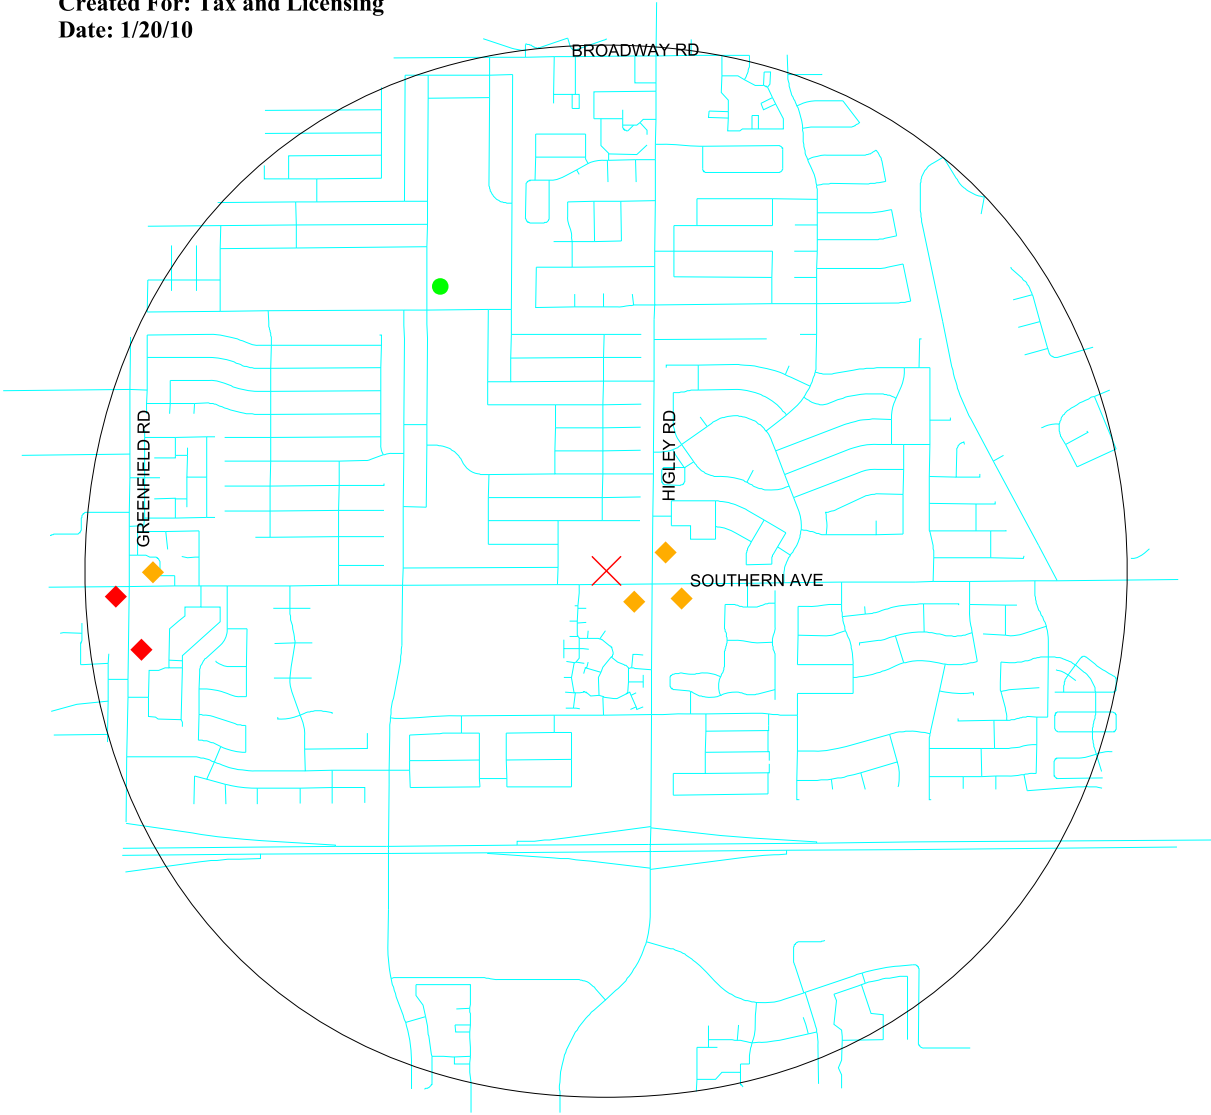

Swan Thai Restaurant (District 6) 5110 E SOUTHERN AVE STE 104

Created For: Tax and Licensing
Date: 1/20/10

0 1 Miles

- ✕ Site Location
- Liquor Licenses
 - BEER/WINE BAR
 - ◆ BEER/WINE STORE
 - ◆ LIQUOR STORE
- Streets

Liquor License Application One Mile Radius Map

**Liquor License Application
Licenses Within a One Mile Radius**

Date: 1/20/10

Proposed License:

RESTAURANT

Swan Thai Restaurant (District 6)
5110 E SOUTHERN AVE STE 104

Existing Licenses:

BEER/WINE BAR

SUNLAND VILLAGE GOLF CLUB
725 S ROCHESTER

BEER/WINE STORE

CIRCLE K #5320
4420 E SOUTHERN AVE

SPROUTS FARMERS MARKET
5225 E SOUTHERN AVE

CHEVRON
1155 S HIGLEY RD

CIRCLE K STORE #9153
1210 S HIGLEY RD

LIQUOR STORE

WALGREEN DRUG STORE #2771
1305 S GREENFIELD RD

CVS PHARMACY #05026
1212 S GREENFIELD RD