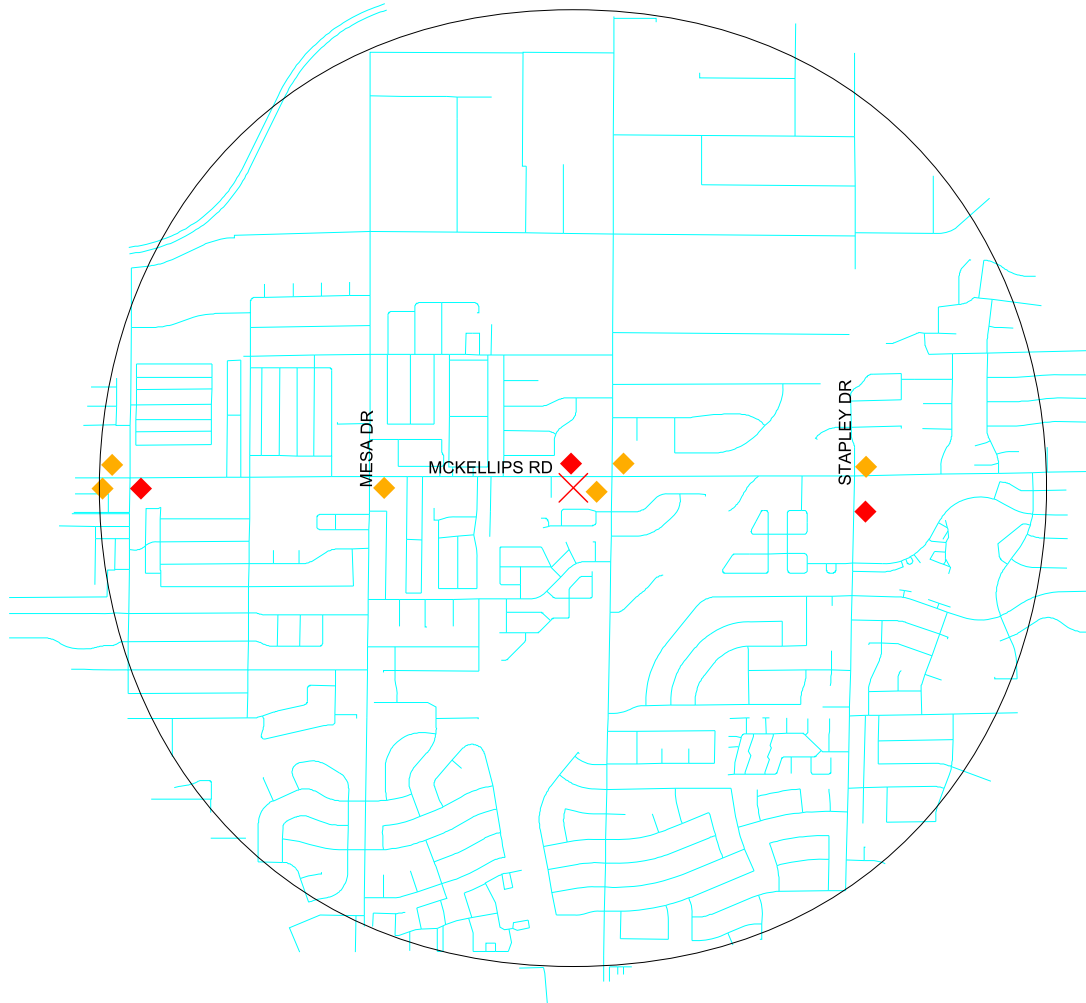

## 735 E McKellips Road (Dist 1)

Created For: Tax and Licensing  
Date: 7/27/09

0 1 Miles

- ✕ Site Location
- Liquor Licenses
  - ◆ BEER/WINE STORE
  - ◆ LIQUOR STORE
- Streets

# Liquor License Application One Mile Radius Map

SPEED SMART  
808 E MCKELLIPS RD

FOOD MART  
16 W MCKELLIPS RD

AM / PM MINI MARKET  
25 W MCKELLIPS RD

CIRCLE SEVEN MART  
415 E MCKELLIPS RD

FRESH & EASY NEIGHBORHOOD MARKET  
2009 N STAPLEY DR

**LIQUOR STORE**

CIRCLE K #401  
11 E MCKELLIPS RD

FRY'S MARKETPLACE #622  
1935 N STAPLEY DR

WAL MART NEIGHBORHOOD MARKET #533  
730 E MCKELLIPS RD