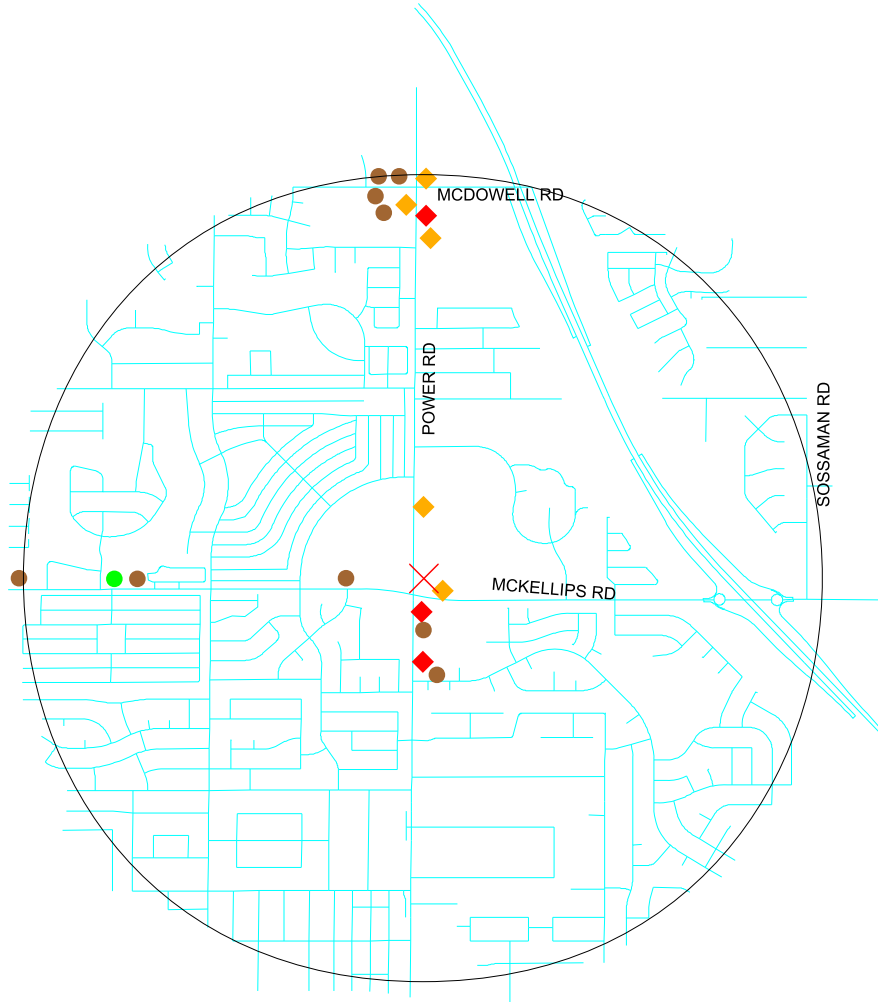

Pisa Pizza

2015 N Power Road Suite 106 (Dist 5)

Created For: Tax and Licensing
Date: 7/27/09

0 1 Miles

- ✕ Site Location
- Liquor Licenses
 - BEER/WINE BAR
 - ◆ BEER/WINE STORE
 - ◆ LIQUOR STORE
 - RESTAURANT
- Streets

Liquor License Application One Mile Radius Map

Liquor License Application

Licenses Within a One Mile Radius

Date: 7/27/09

Proposed License:

RESTAURANT

Pisa Pizza

2015 N Power Road Suite 106 (Dist 5)

TARGET STORE #1386
2151 N POWER RD

CVS PHARMACY #7837
2807 N POWER RD

LIQUOR STORE

WALGREEN DRUG STORE #3215
1935 N POWER RD

SAFEWAY FOOD & DRUG #2644
1855 N POWER RD

ALBERTSONS #989
2727 N POWER RD

RESTAURANT

LUCKY LOU'S
1929 N POWER RD STE 104

Pisa Pizza
Page 2

CAFE ROMA RISTORANTE
2011 N RECKER RD

NANDOS MEXICAN CAFE
6715 E MCDOWELL RD STE 101

ZUSHI SUSHI SAKE BISTRO
6727 E MCDOWELL RD