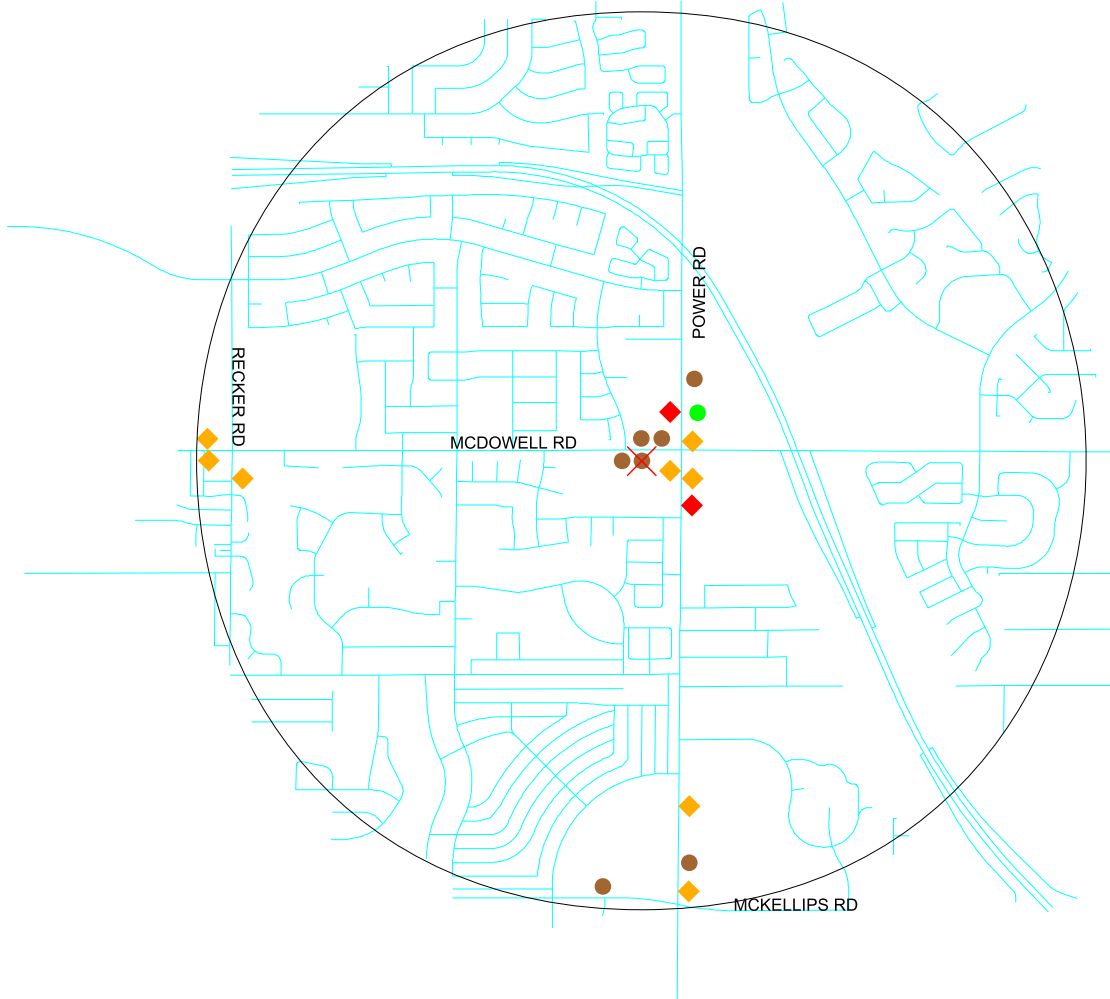

Zushi

6727 E McDowell Road (Dist 5)

Created For: Tax and Licensing
Date: 7/27/09

0 1 Miles

- ✕ Site Location
- Liquor Licenses
 - BEER/WINE BAR
 - ◆ BEER/WINE STORE
 - ◆ LIQUOR STORE
 - RESTAURANT
- Streets

Liquor License Application One Mile Radius Map

Liquor License Application Licenses Within a One Mile Radius

Date: 7/27/09

Proposed License:

RESTAURANT

Zushi

6727 E McDowell Road (Dist 5)

Existing Licenses:

BEER/WINE BAR

D'VINE WINE BAR & BISTRO
2837 N POWER RD STE 101

BEER/WINE STORE

CIRCLE K #1202
2005 N POWER RD

DIAMOND SHAMROCK ARIZONA #1615
2754 N POWER RD

TEXACO STAR MART
2737 N POWER RD

CVS PHARMACY #5812
5954 E MCDOWELL RD

QUIKTRIP #447
5957 E MCDOWELL RD

TARGET STORE #1386
2151 N POWER RD

CVS PHARMACY #7837
2807 N POWER RD

DENMART CONVENIENCE STORES
2733 N RECKER RD

LIQUOR STORE

BASHAS #73
2864 N POWER RD

ALBERTSONS #989
2727 N POWER RD