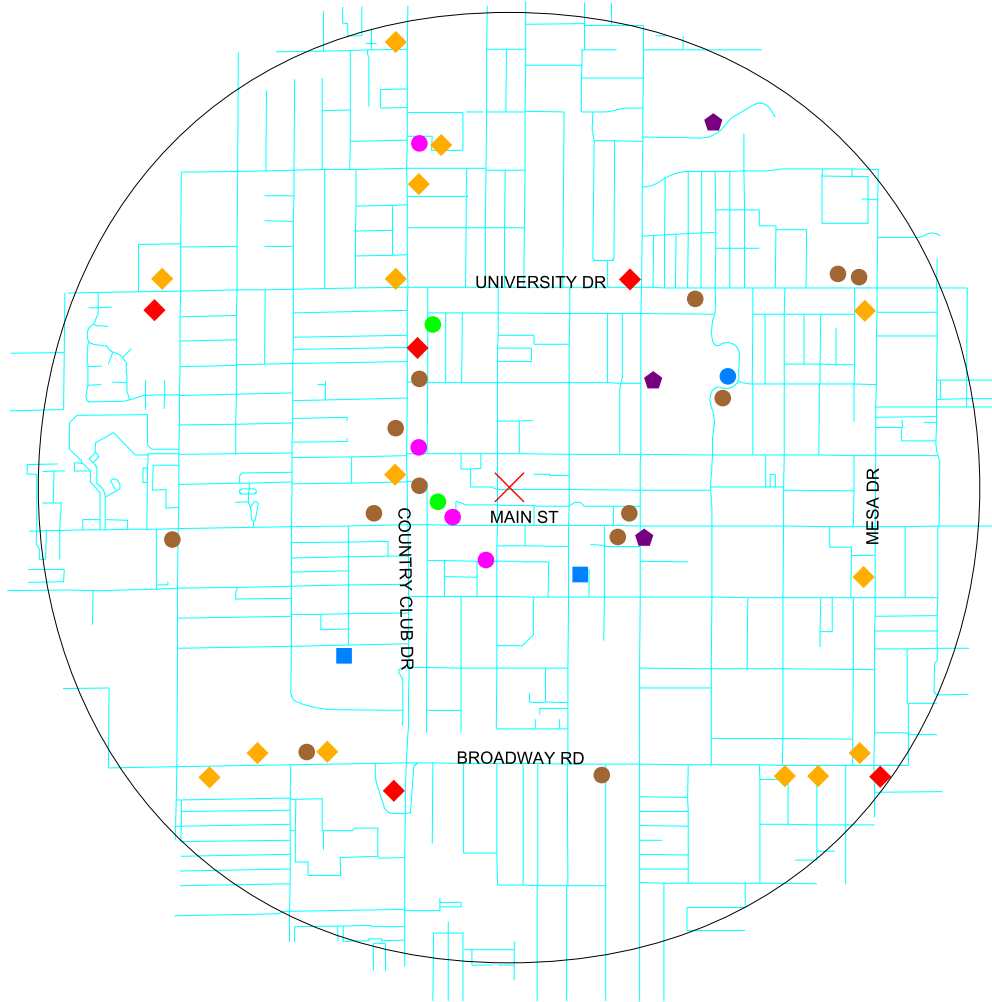

AZ Museum for Youth 35 N Robson St (Dist 4)

Created For: Tax and Licensing
Date: 8/10/09

- ✕ Site Location
- Liquor Licenses
 - BAR
 - BEER/WINE BAR
 - ◆ BEER/WINE STORE
 - CLUB
 - ◆ GOVERNMENT
 - HOTEL-MOTEL
 - ◆ LIQUOR STORE
 - RESTAURANT
- Streets

0  1 Miles

Liquor License Application One Mile Radius Map

Liquor License Application

Licenses Within a One Mile Radius

Date: 8/10/09

Proposed License:

GOVERNMENT

AZ Museum for Youth
35 N Robson St (Dist 4)

THE VALLEY EATERY DINER RESTAURANT
270 W MAIN ST

BEER/WINE STORE

CIRCLE K #8862
735 W BROADWAY RD

CIRCLE K #1994
310 N MESA DR

CIRCLE K #1250
330 E BROADWAY RD

MERCADO LATINO II
635 N COUNTRY CLUB DR

LOS TRES AMIGOS MERCADO Y CORNICE
253 E BROADWAY RD

SUN DEVIL LIQUOR
235 N COUNTRY CLUB DR

CIRCLE K #5284
410 N CENTER ST

FRY'S FOOD STORE #41
825 W UNIVERSITY DR

BROADWAY LIQUORS
405 E BROADWAY RD

FOOD CITY #145
450 S COUNTRY CLUB DR

RESTAURANT

LANDMARK, THE
809 W MAIN ST