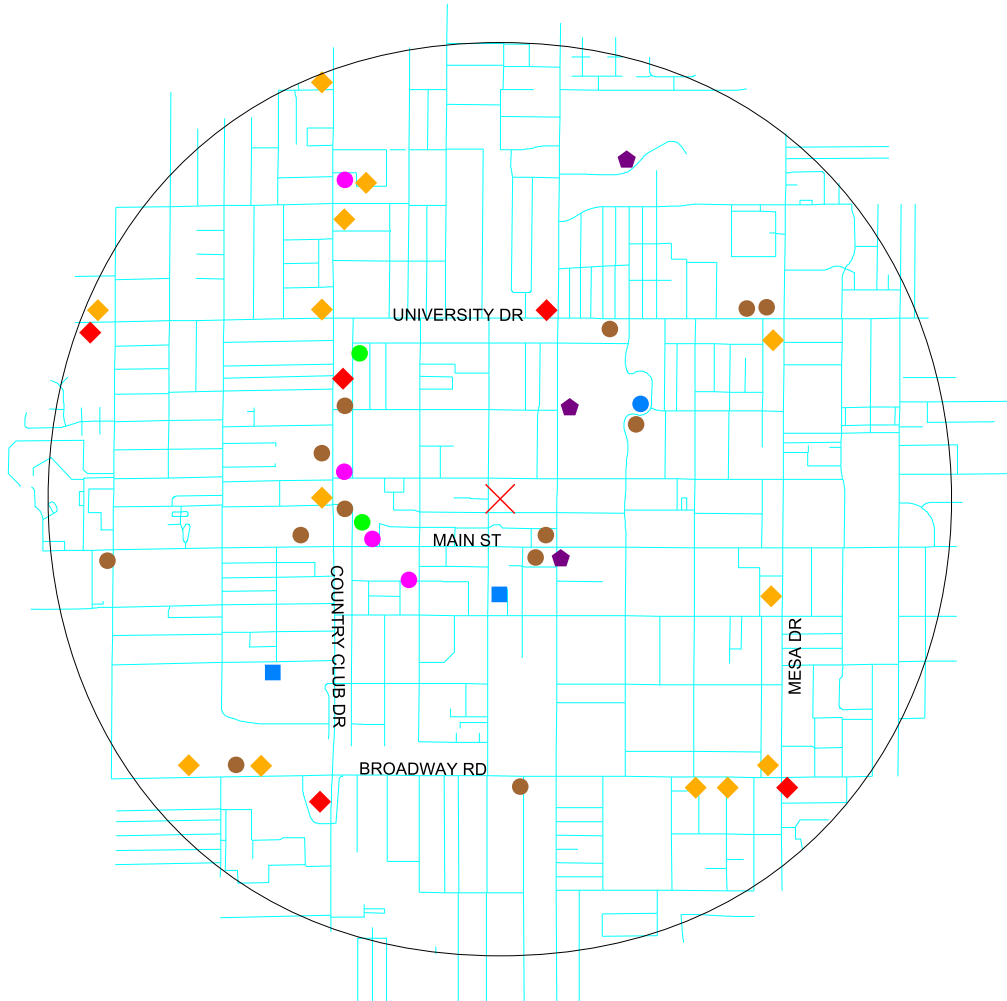

AZ Museum of Natural History 53 N McDonald St (Dist 4)

Created For: Tax and Licensing
Date: 8/10/09

- Site Location
- **Liquor Licenses**
- BAR
- BEER/WINE BAR
- BEER/WINE STORE
- CLUB
- GOVERNMENT
- HOTEL-MOTEL
- LIQUOR STORE
- RESTAURANT
- Streets

0 1 Miles

Liquor License Application One Mile Radius Map