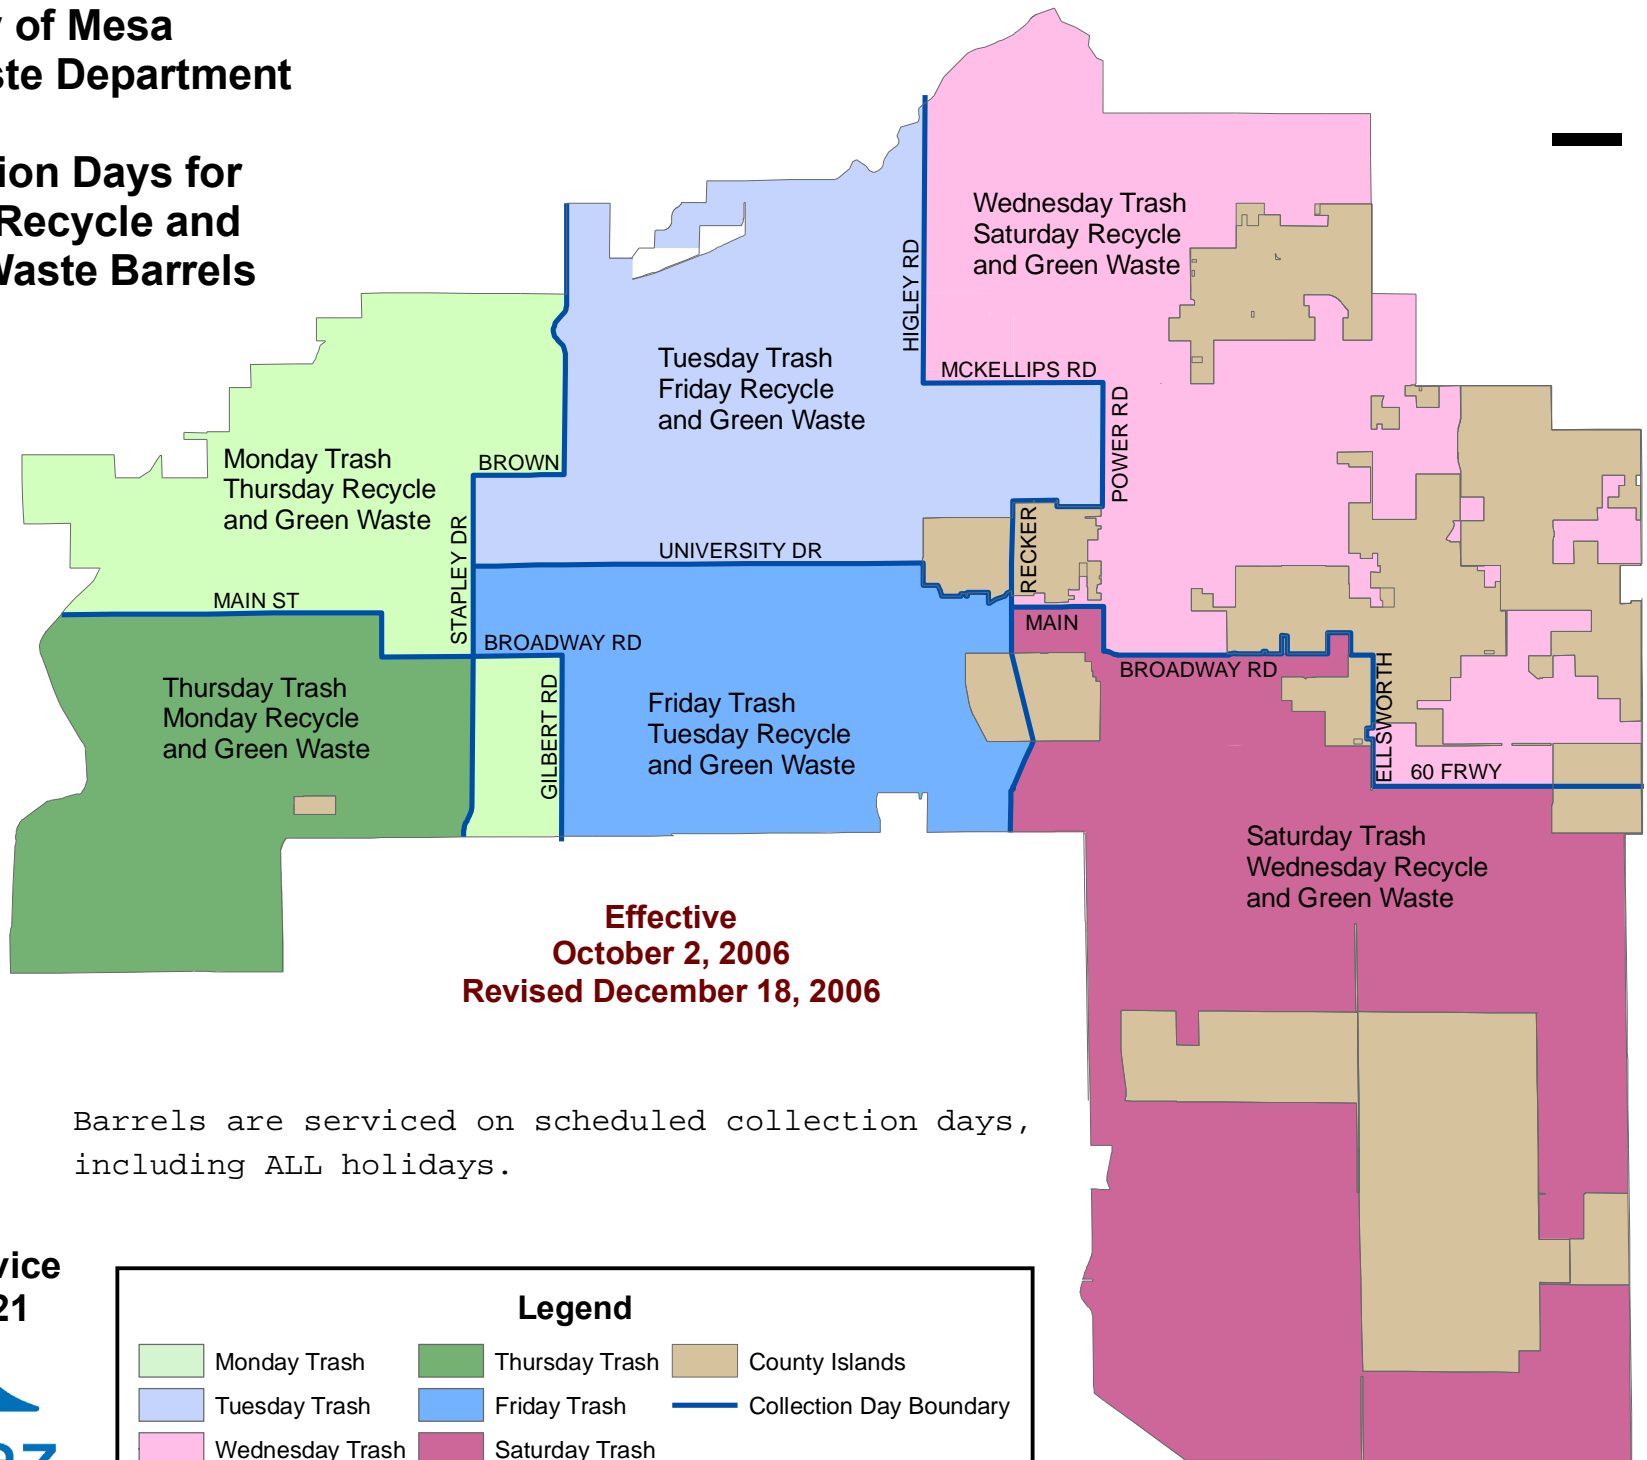

**City of Mesa
Solid Waste Department**

**Collection Days for
Trash, Recycle and
Green Waste Barrels**

**Effective
October 2, 2006
Revised December 18, 2006**

Barrels are serviced on scheduled collection days,
including ALL holidays.

**Customer Service
(480) 644-2221**

Legend

Monday Trash	Thursday Trash	County Islands
Tuesday Trash	Friday Trash	Collection Day Boundary
Wednesday Trash	Saturday Trash	

Updated June 17, 2008