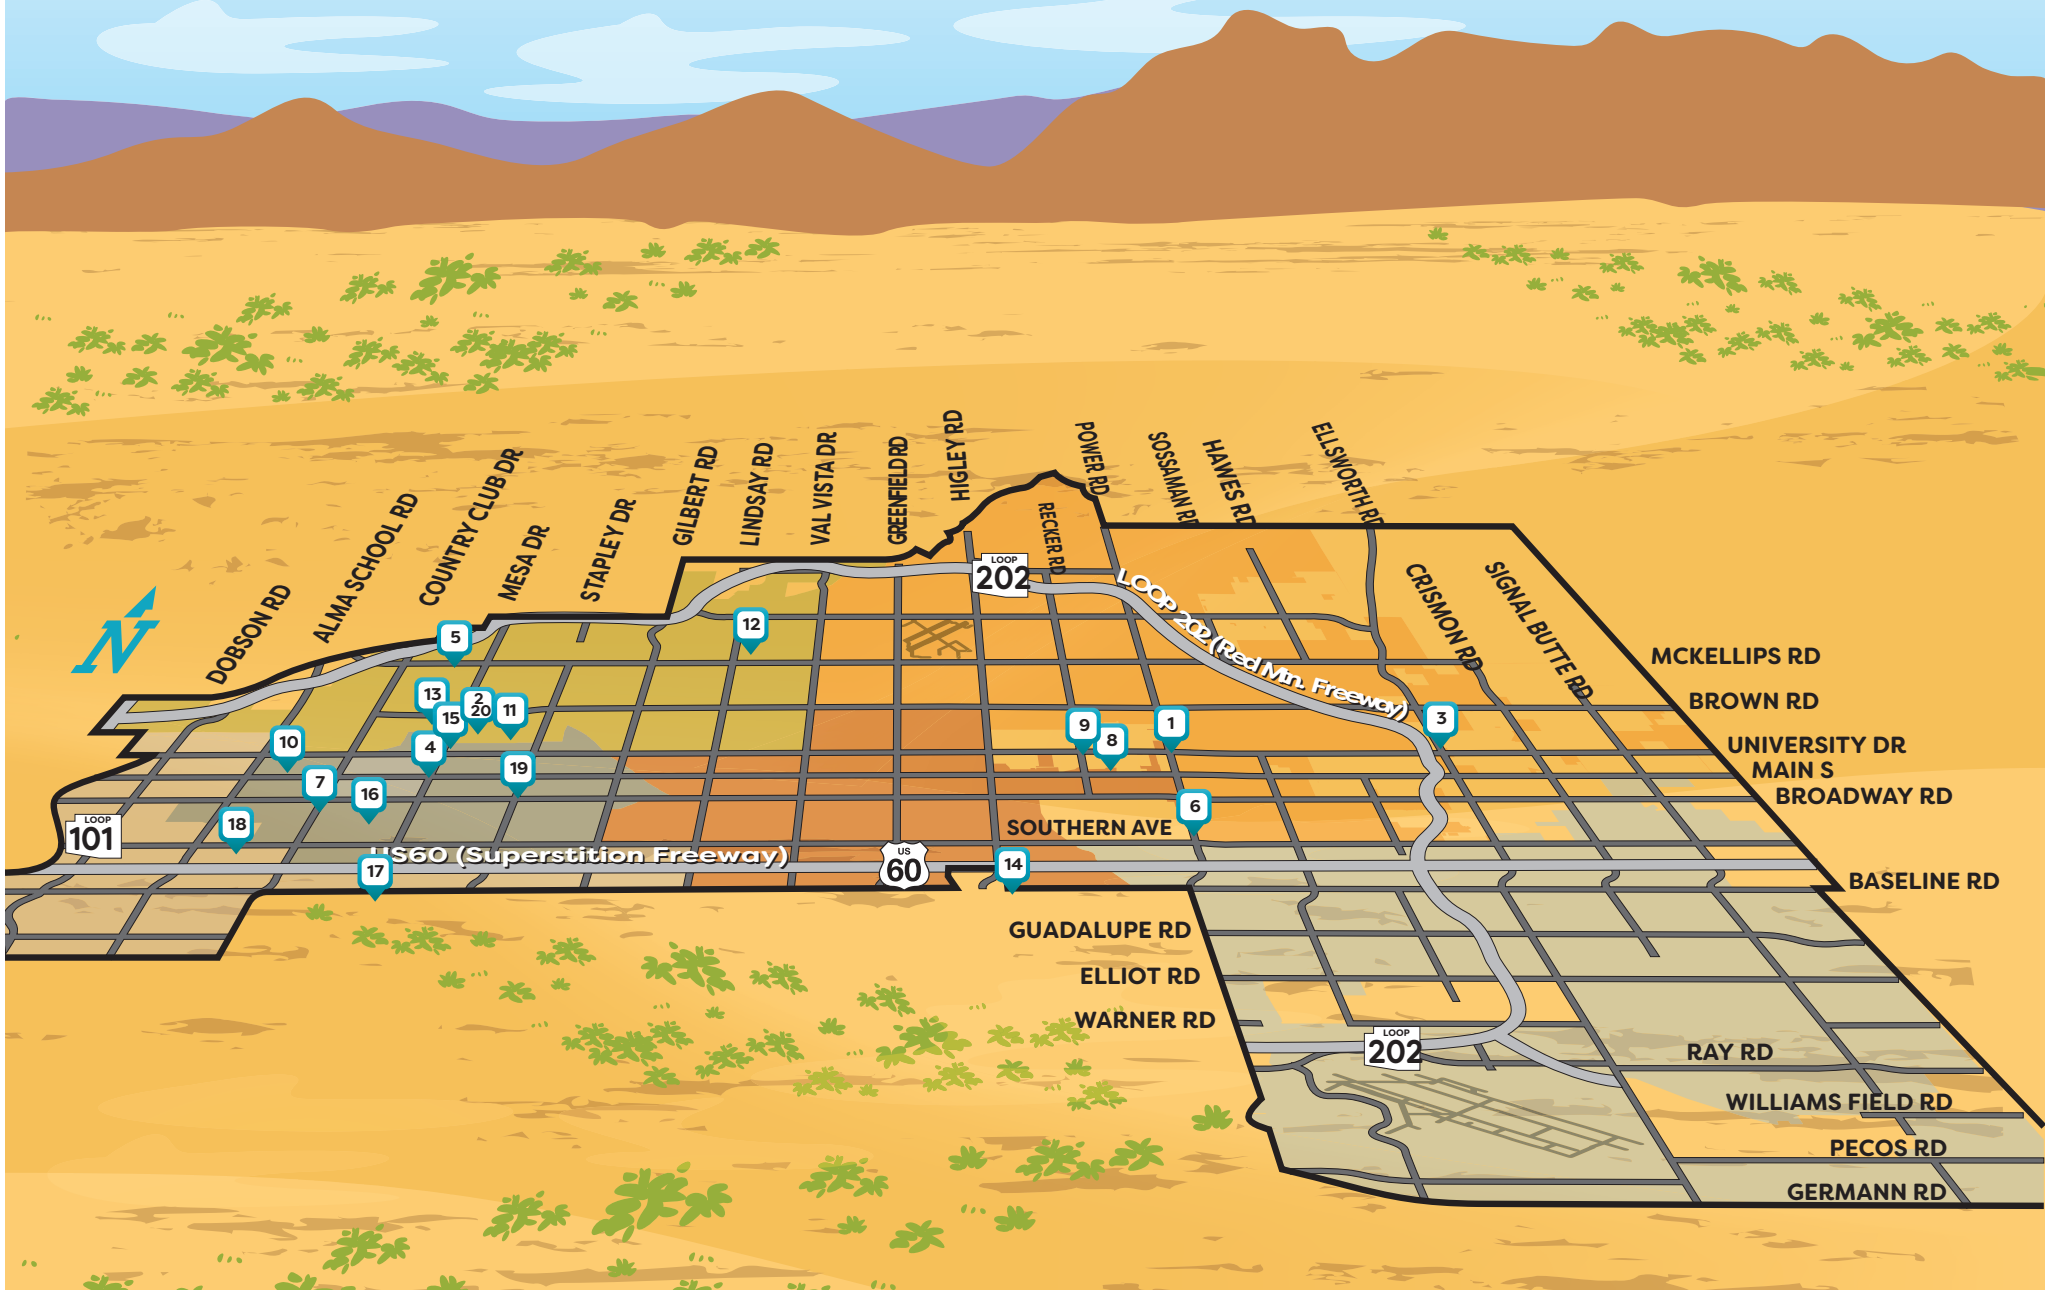

## Food Pantry Map

## Mapa de las despensas de alimentos de Mesa K-Ready

More info at/  
Más información en:

-  [mesakready.org](https://mesakready.org)
-  [fb.com/mesakready](https://fb.com/mesakready)
-  [@mesakready](https://twitter.com/mesakready)
-  [azfoodbanks.org](https://azfoodbanks.org)

# Mesa Food Pantry Map

Mapa de las despensas de alimentos de Mesa K-Ready

Map labels include streets: DOBSON RD, ALMA SCHOOL RD, COUNTRY CLUB DR, MESA DR, STAPLEY DR, GILBERT RD, LINDSAY RD, VAL VISTA DR, GREENFIELD RD, HIGLEY RD, RECKER RD, POWER RD, SOSSAMAN RD, HAWES RD, ELLSWORTH RD, CRISMON RD, SIGNAL BUTTE RD, MCKELLIPS RD, BROWN RD, UNIVERSITY DR, MAIN S, BROADWAY RD, BASELINE RD, GUADALUPE RD, ELLIOT RD, WARNER RD, RAY RD, WILLIAMS FIELD RD, PECOS RD, GERMANN RD.

Map labels include freeways: LOOP 101, S60 (Superstition Freeway), LOOP 202, LOOP 202 (Red Mtn. Freeway), US 60.

Map labels include numbered food pantry locations: 1, 2, 3, 4, 5, 6, 7, 8, 9, 10, 11, 12, 13, 14, 15, 16, 17, 18, 19, 20.