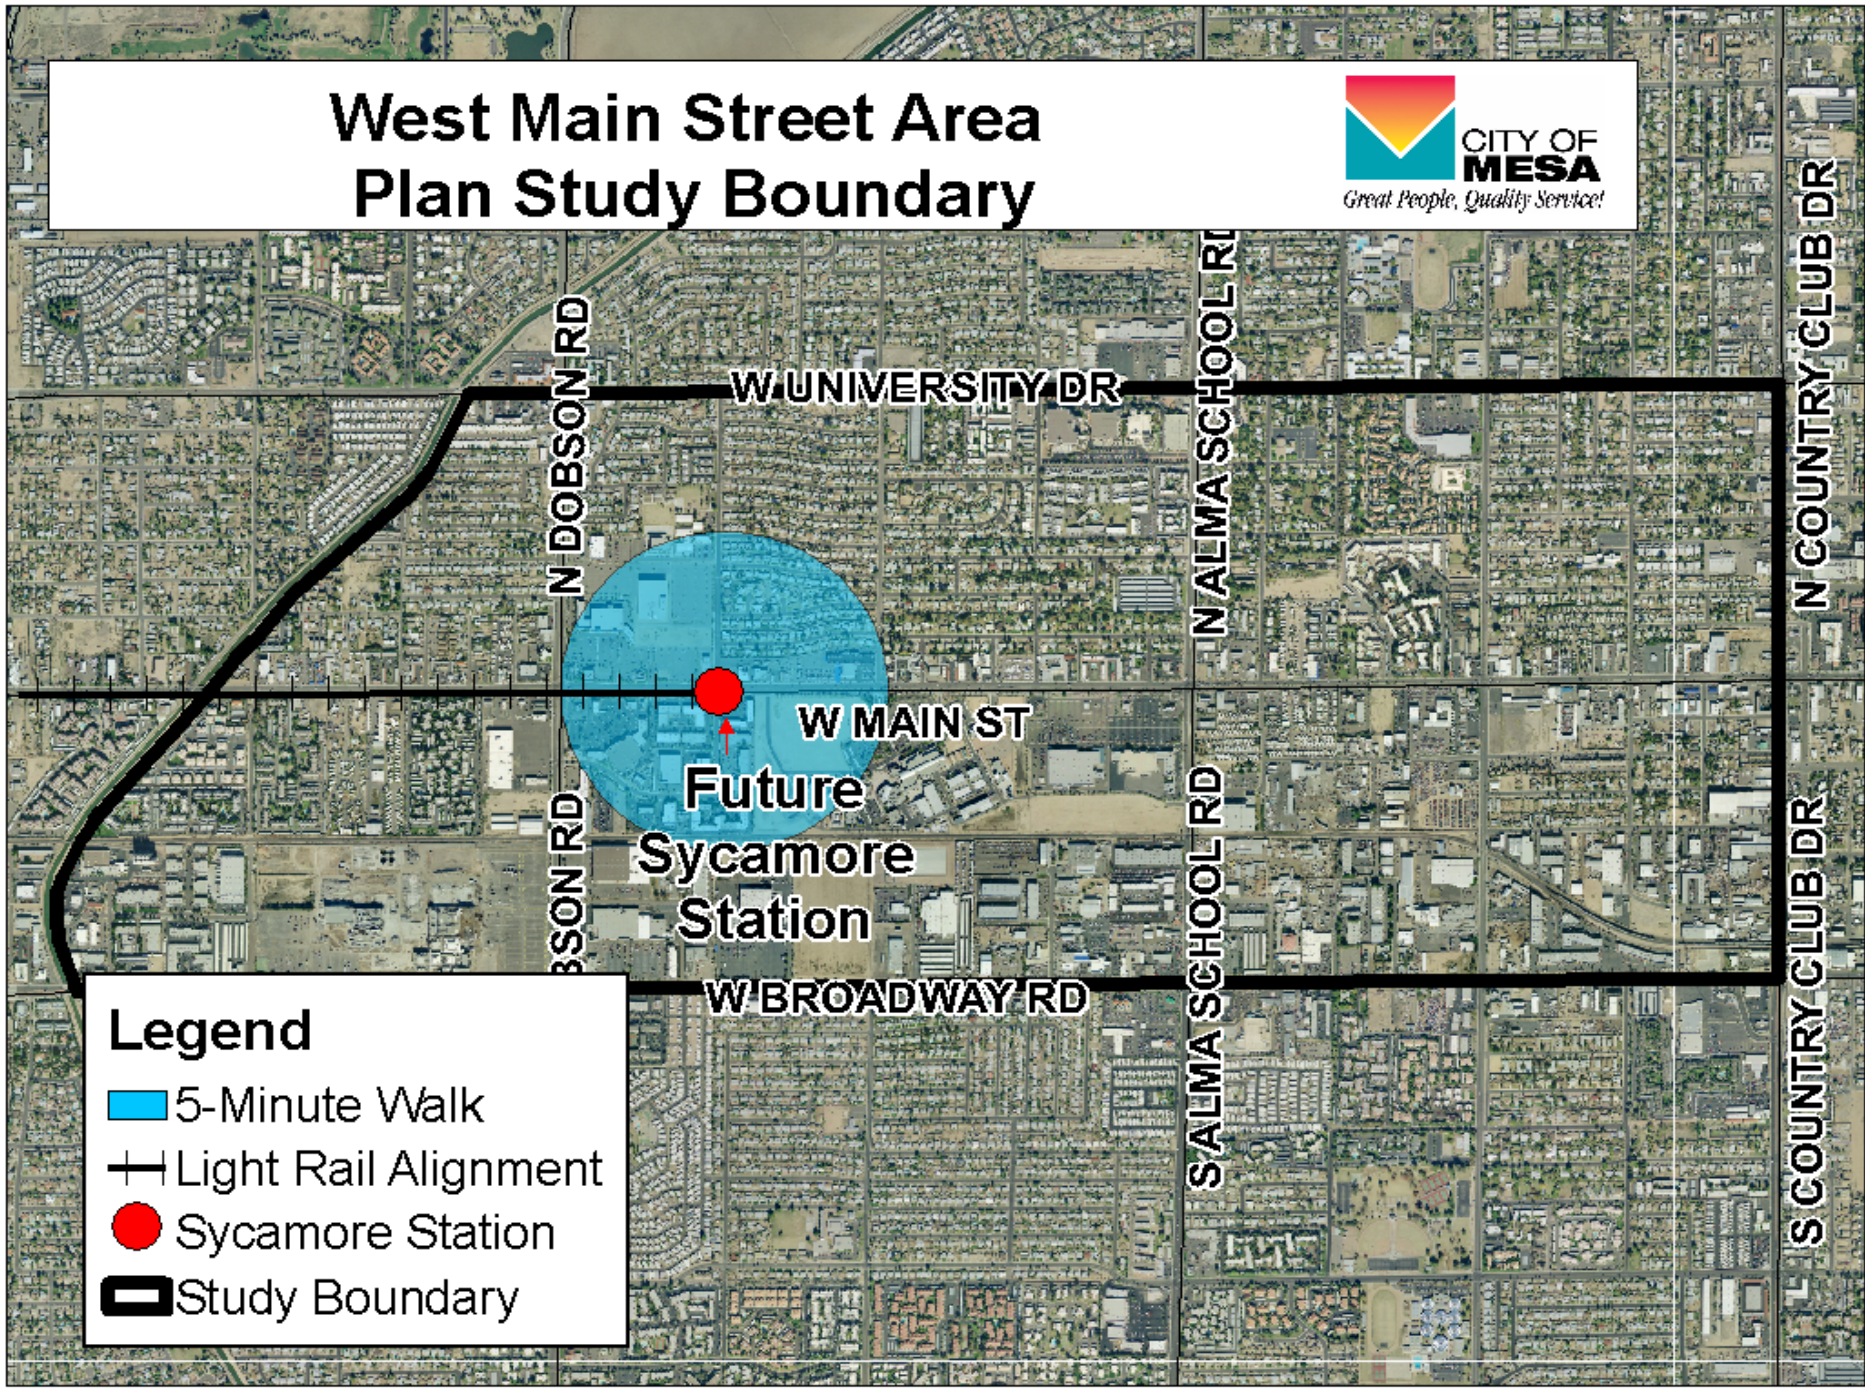

West Main Street Area Plan Study Boundary

Legend

-  5-Minute Walk
-  Light Rail Alignment
-  Sycamore Station
-  Study Boundary