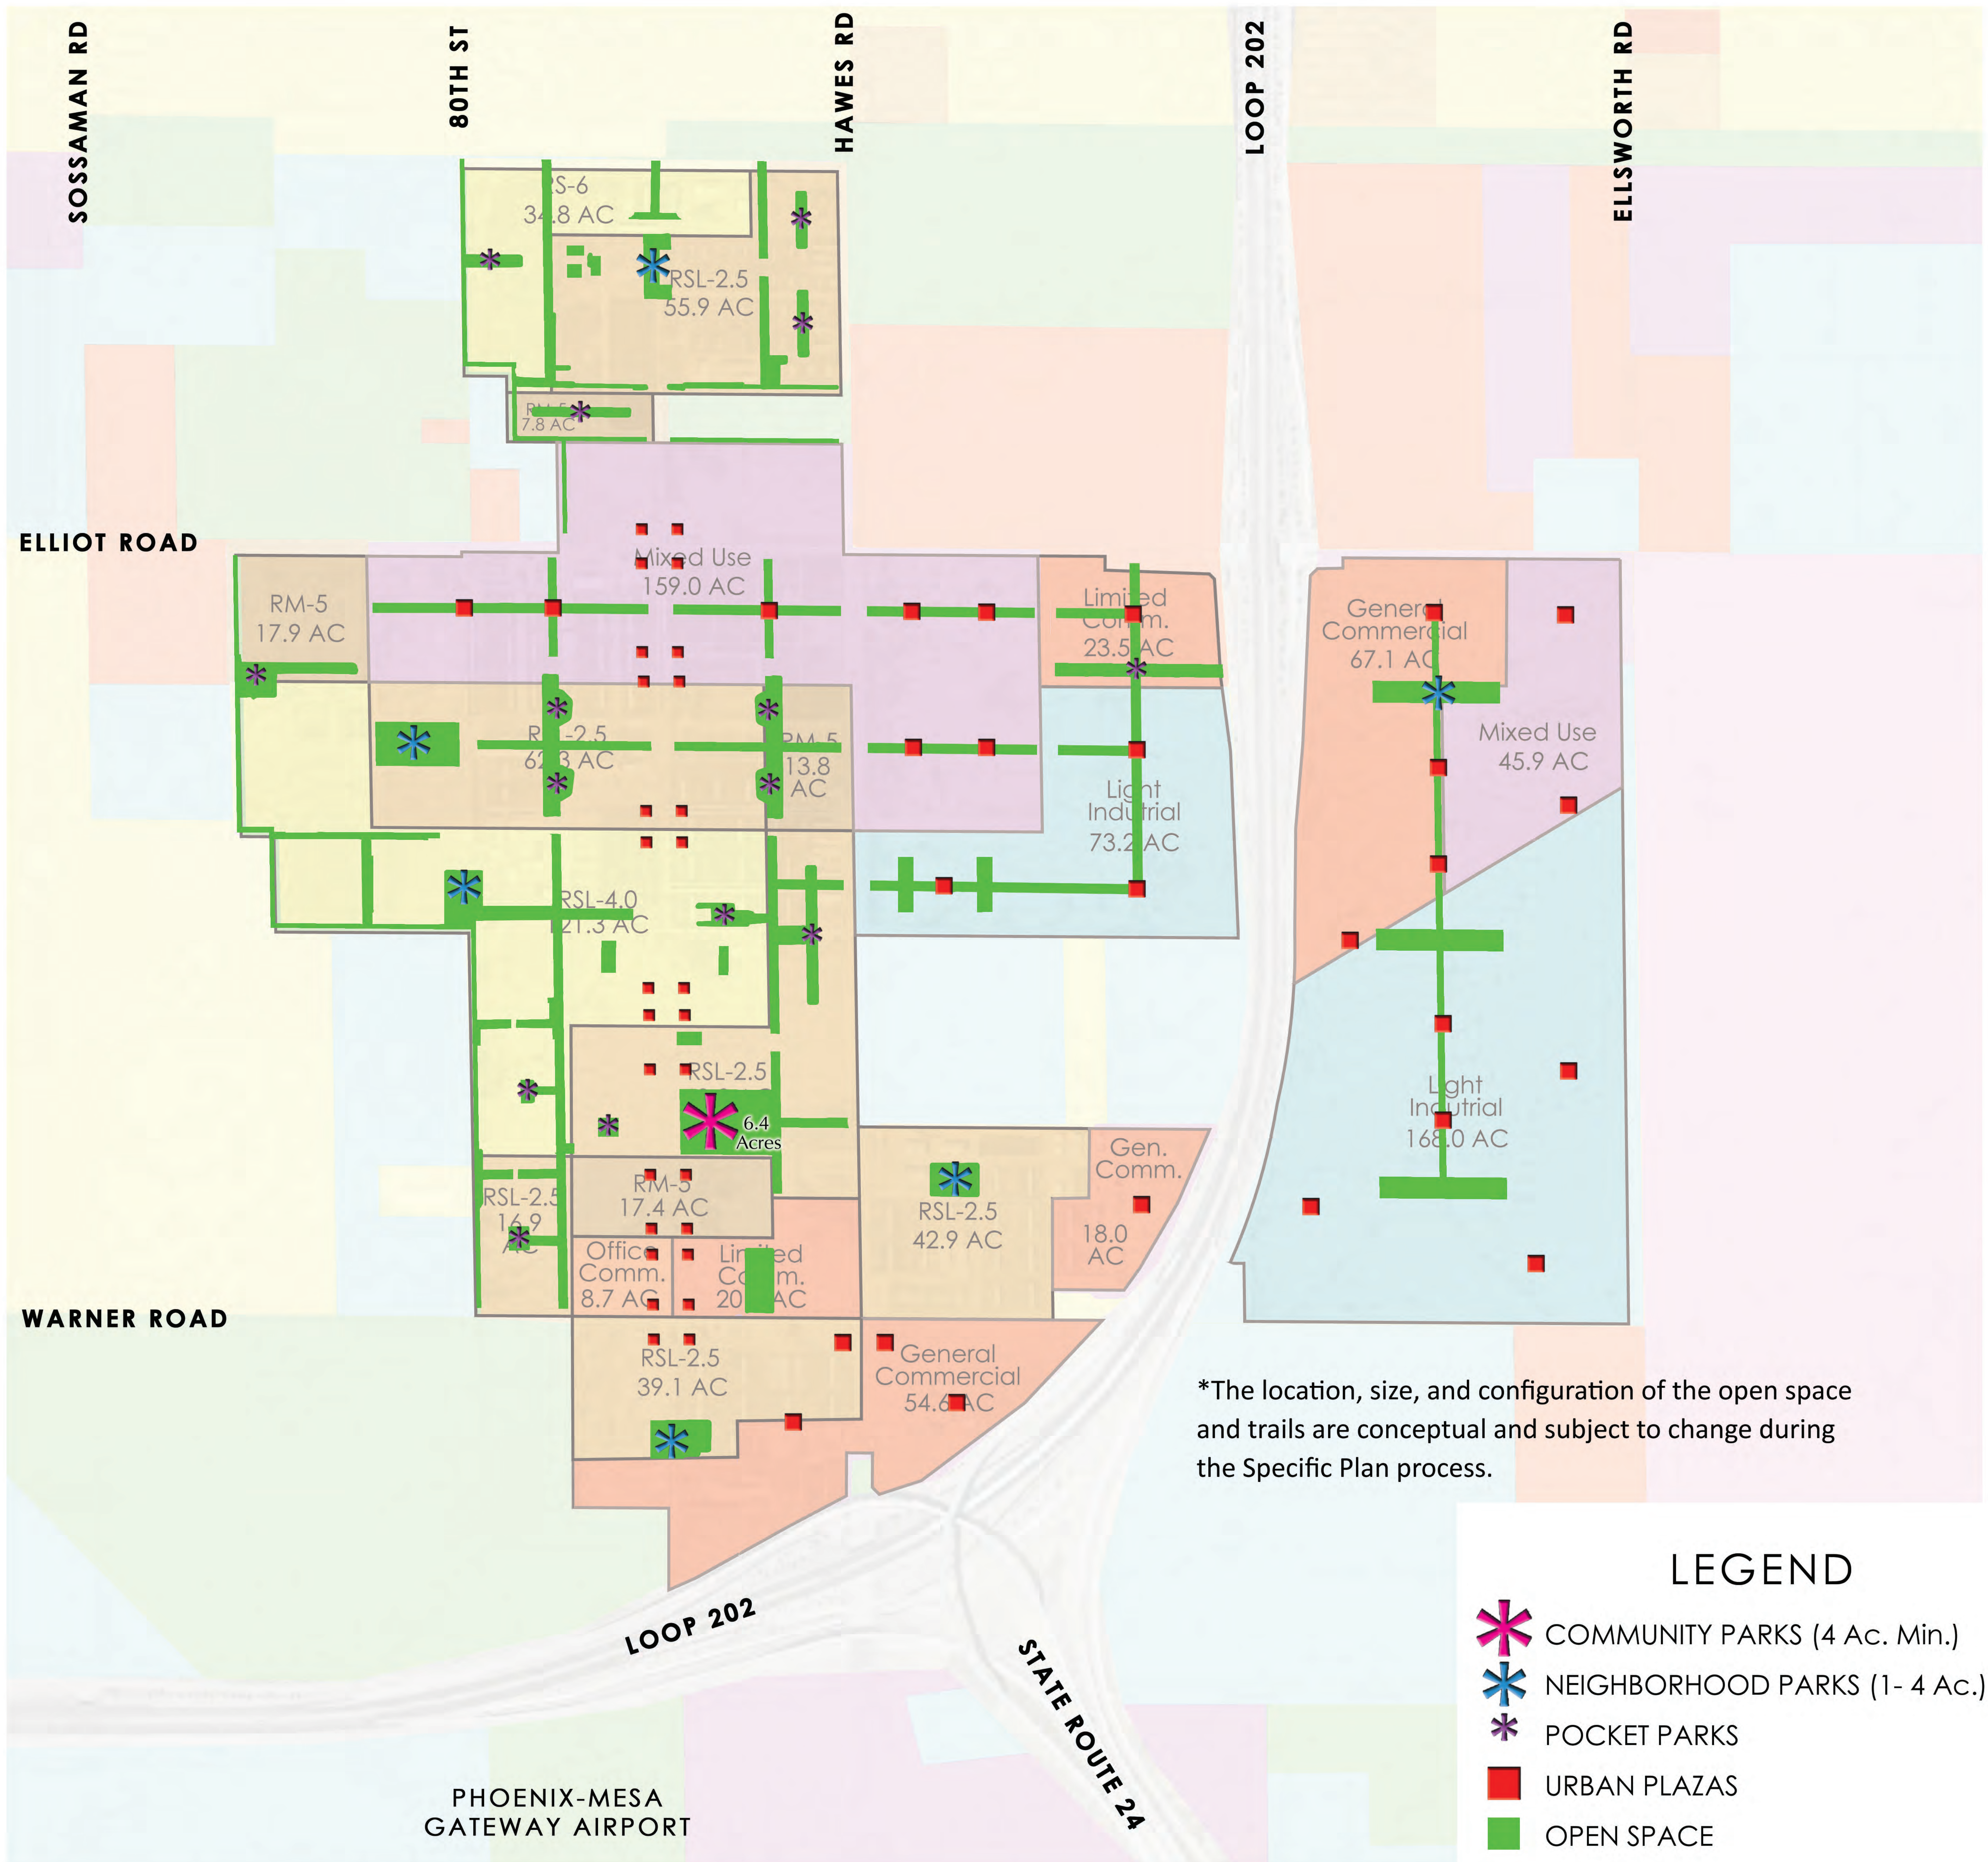

Exhibit M
Loop 202 & Warner