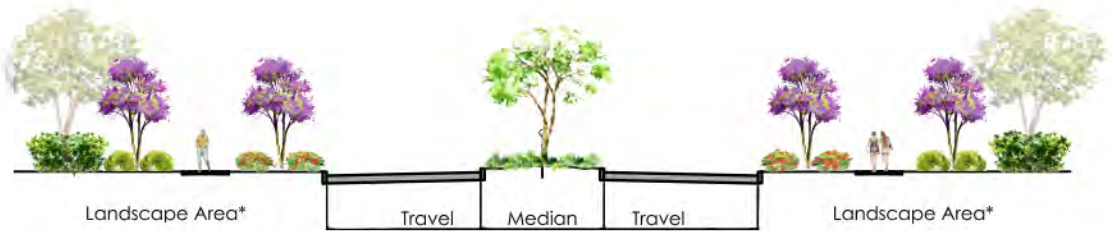

Exhibit T-1  
Conceptual Street Landscape

Very formal tall, medium, and low tree clusters or groves with shrub hedges, linear and boxed color with accent planting

B1 - Urban Collector (4 Lane)

\* Planted landscape area to include PUE, PUF & sidewalk

Exhibit T-2  
Conceptual Street Landscape

Very formal tall, medium, and low tree clusters or groves with shrub hedges, linear and boxed color with accent planting