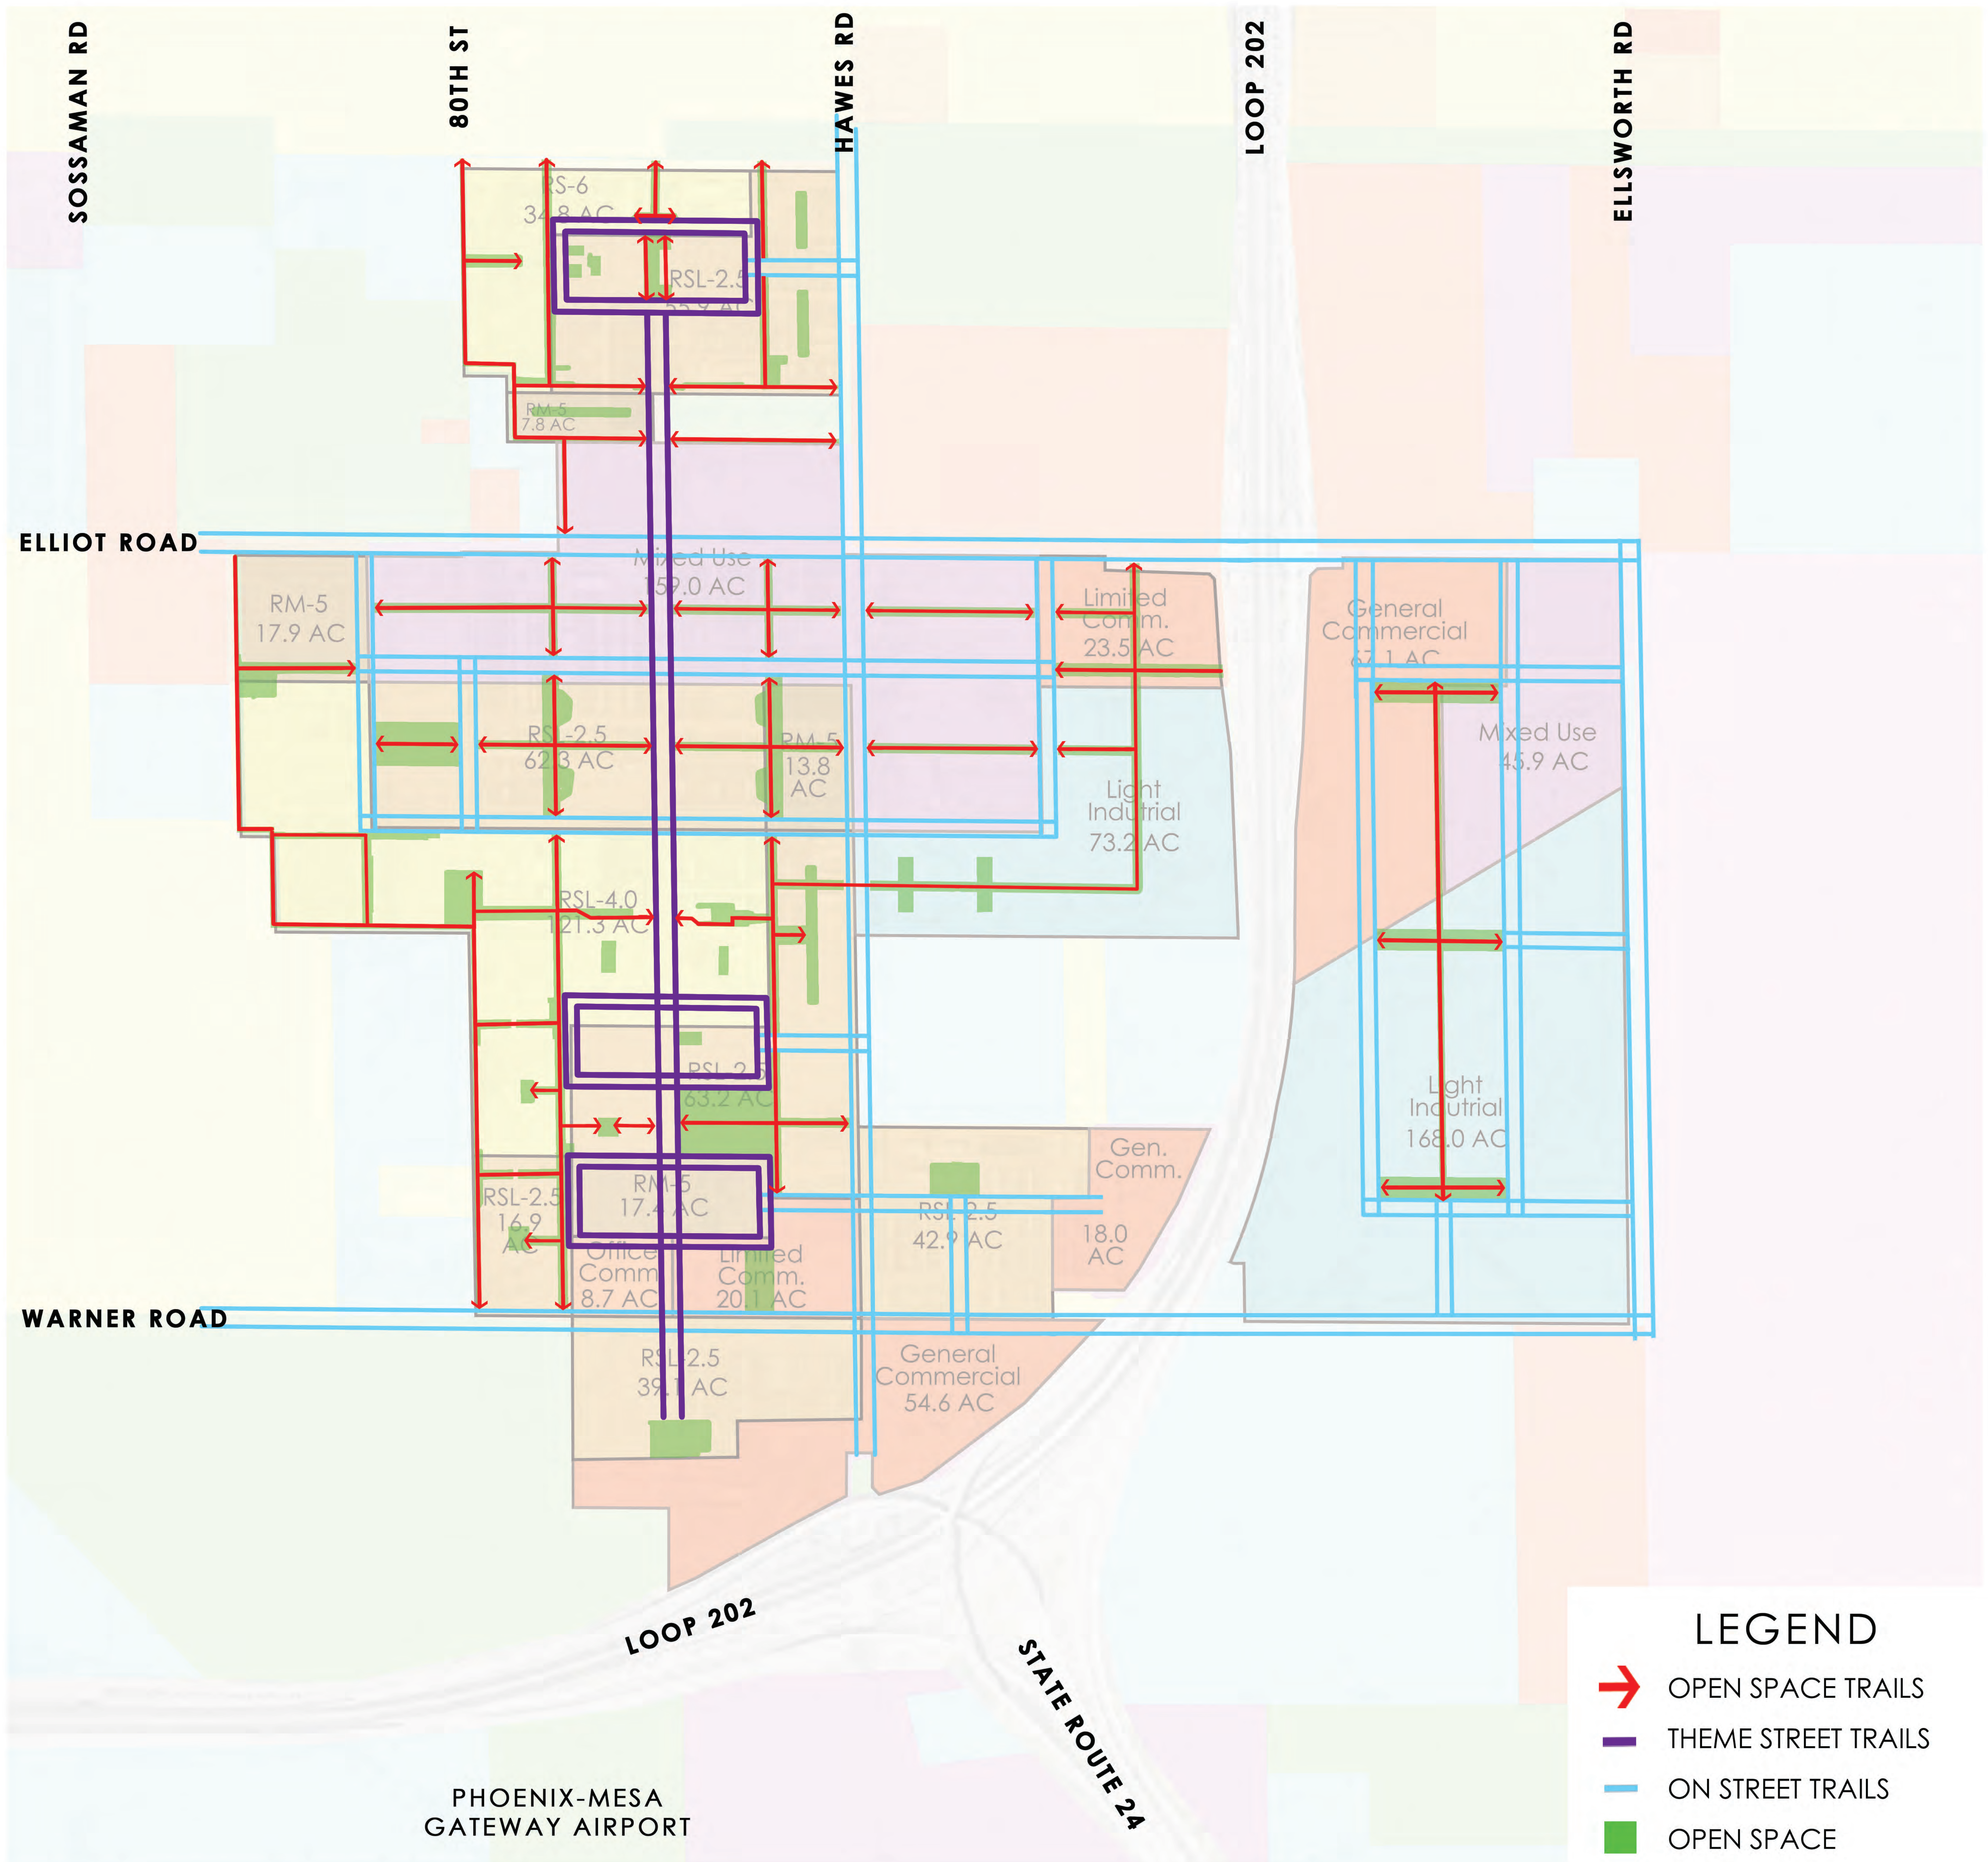

LEGEND

- OPEN SPACE TRAILS
- THEME STREET TRAILS
- ON STREET TRAILS
- OPEN SPACE