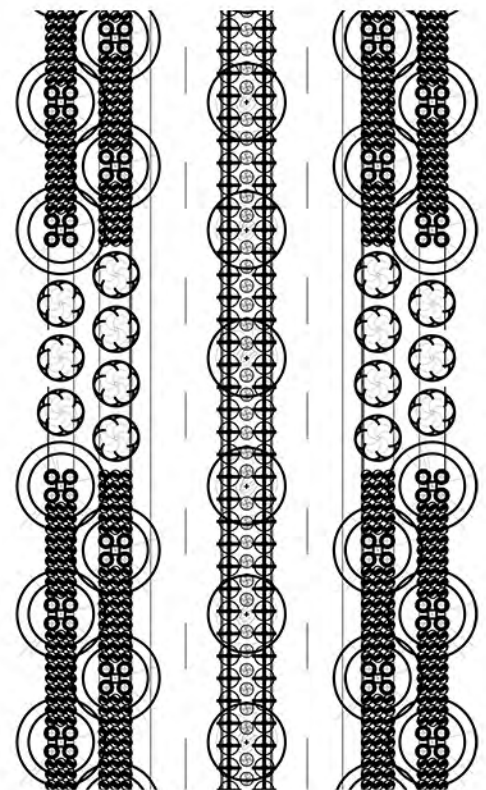

## Exhibit T-3 Conceptual Street Landscape

Diamond pattern tree forms with small breaks of accent trees

C - Community Collector (4 Lane)

\* Planted landscape area to include PUE, PUF & sidewalk

Exhibit T-4  
Conceptual Street Landscape