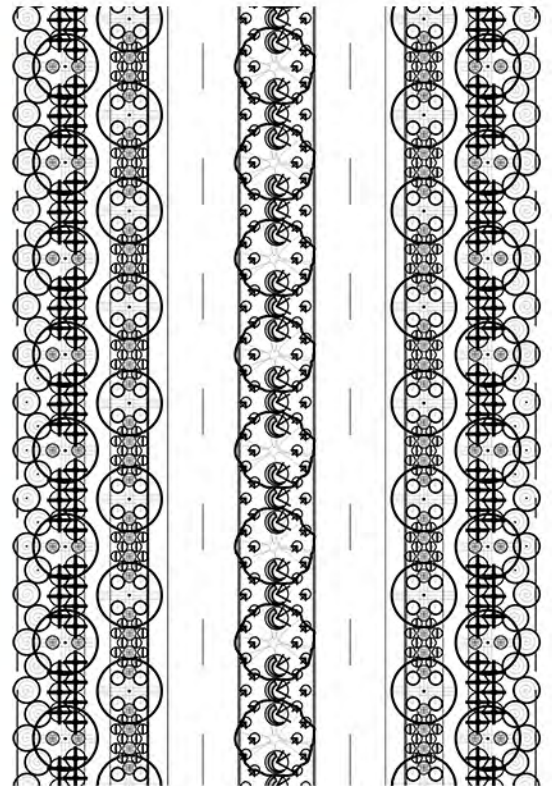

Exhibit T-1  
Conceptual Street Landscape

Very formal tall, medium, and low tree clusters or groves with shrub hedges, linear and boxed color with accent planting

B1 - Urban Collector (4 Lane)

\* Planted landscape area to include PUE, PUF & sidewalk