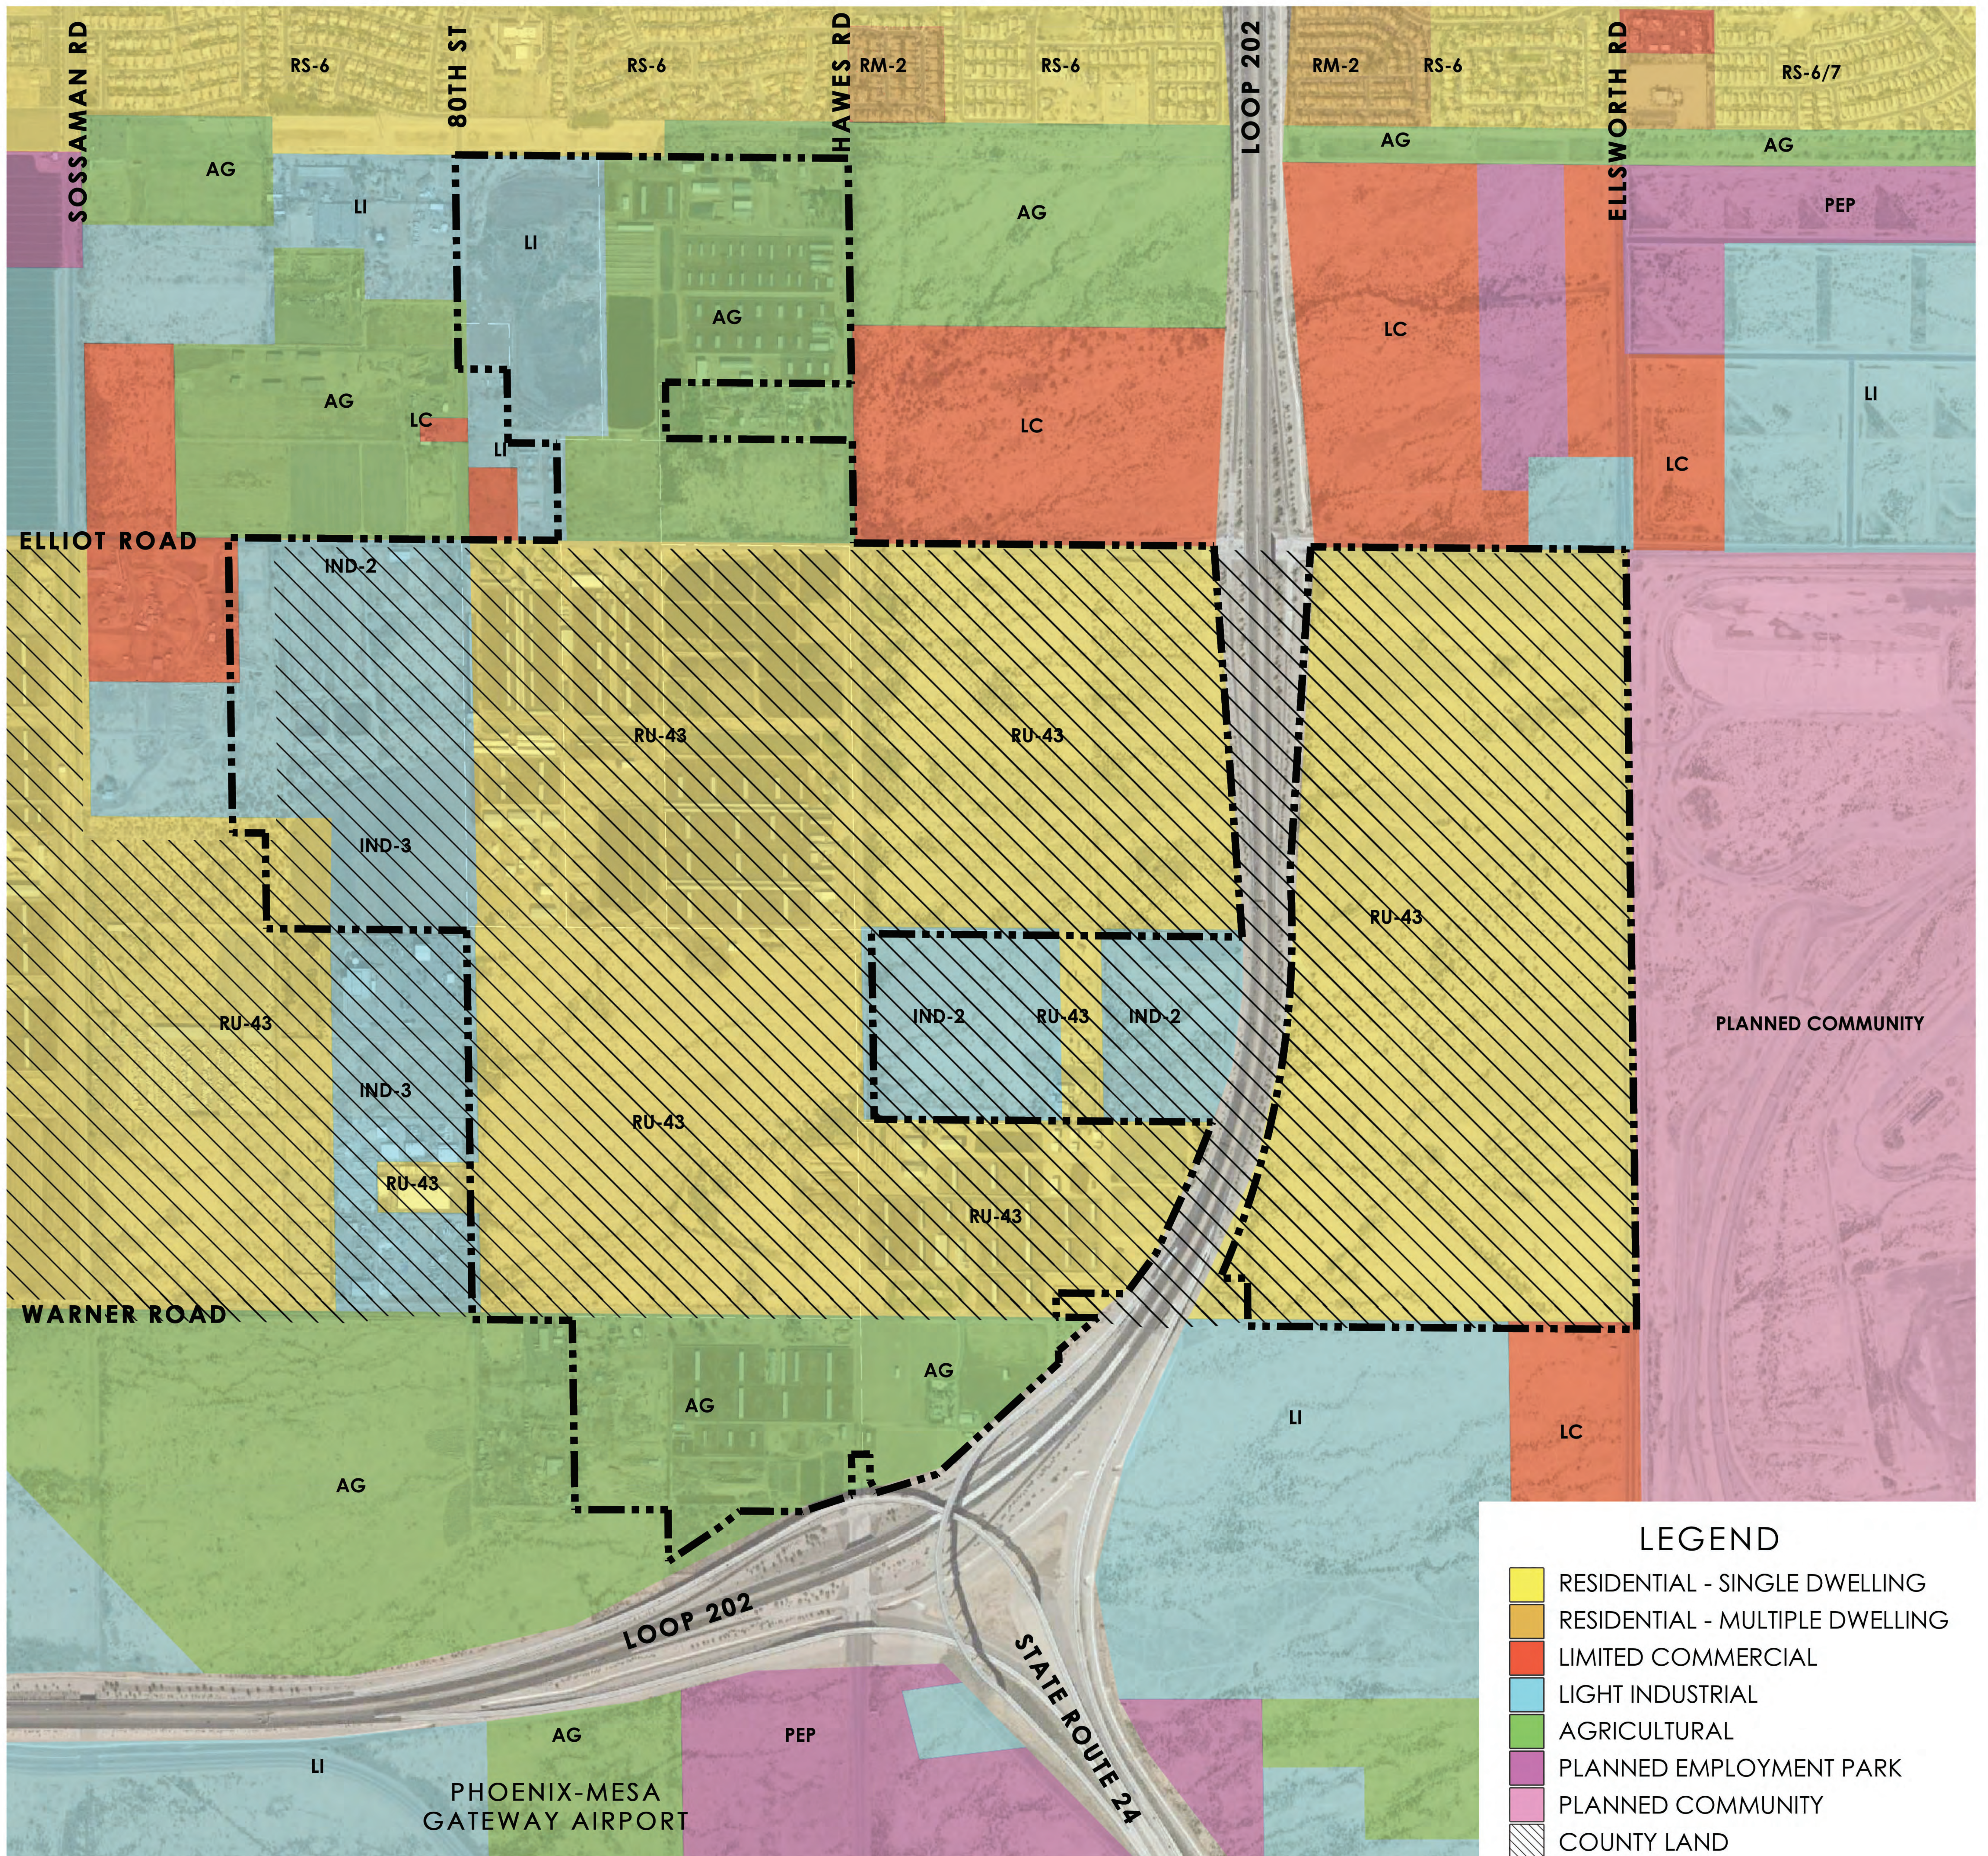

LEGEND

- RESIDENTIAL - SINGLE DWELLING
- RESIDENTIAL - MULTIPLE DWELLING
- LIMITED COMMERCIAL
- LIGHT INDUSTRIAL
- AGRICULTURAL
- PLANNED EMPLOYMENT PARK
- PLANNED COMMUNITY
- COUNTY LAND

HAWES CROSSING EXHIBIT E: EXISTING ZONING