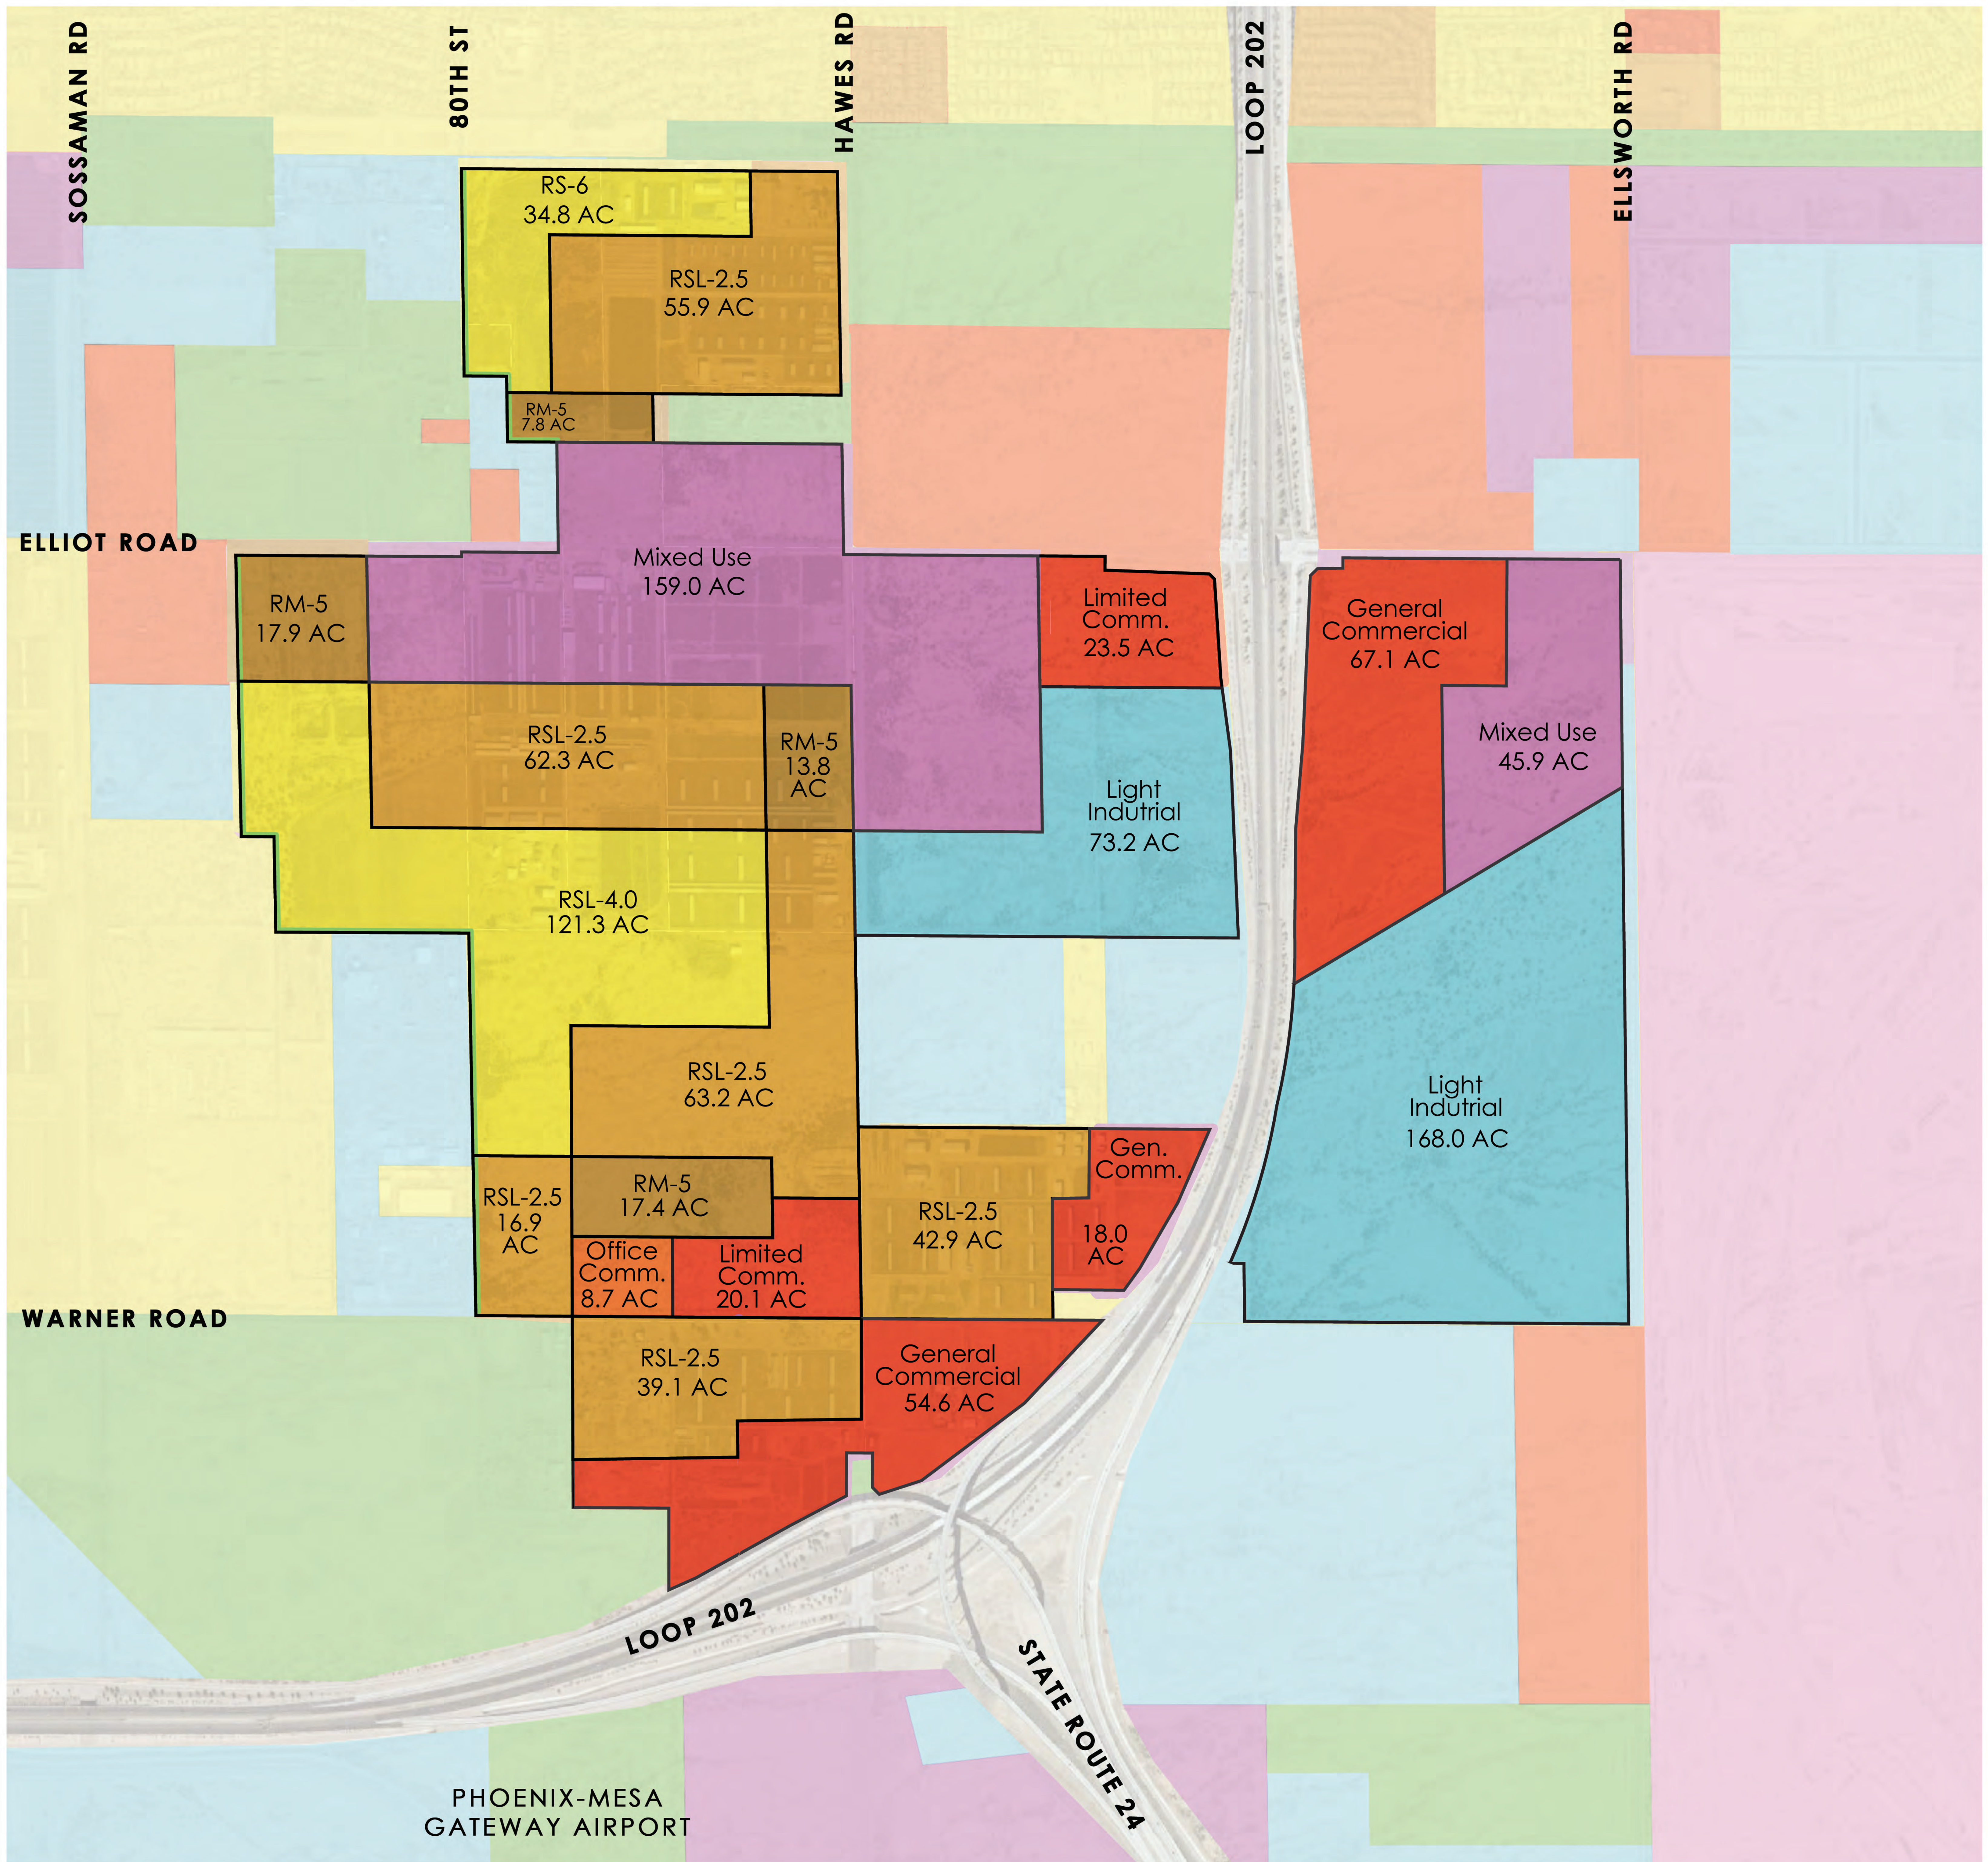

## List of Exhibits

- Exhibit A: Vicinity Map
- Exhibit B: Development Areas
- Exhibit C: Existing Land Use Designations
- Exhibit D: Proposed Land Use Designations
- Exhibit E: Existing Zoning
- Exhibit F: Proposed Zoning
- Exhibit F.1: Zoning Districts and Parcels
- Exhibit G: Existing Conditions and Aerial
- Exhibit H: Surrounding Uses
- Exhibit I: Updated Airport Land Use Compatibility Plan
- Exhibit J: Pedestrian Sheds
- Exhibit K: Project Theming
- Exhibit L: Open Space Buffer
- Exhibit M: Loop 202 & Warner
- Exhibit N: Open Space Master Plan
- Exhibit O: Trails Master Plan
- Exhibit P: Urban Park Concept
- Exhibit Q: Approved Plant Palette
- Exhibit R: Circulation Master Plan
- Exhibit S: Street Sections
- Exhibit T: Conceptual Street Landscape
- Exhibit U: Master Development Plan
- Exhibit V: Conceptual Village Plan

## EXHIBIT A: VICINITY MAP

## HAWES CROSSING EXHIBIT E: EXISTING ZONING