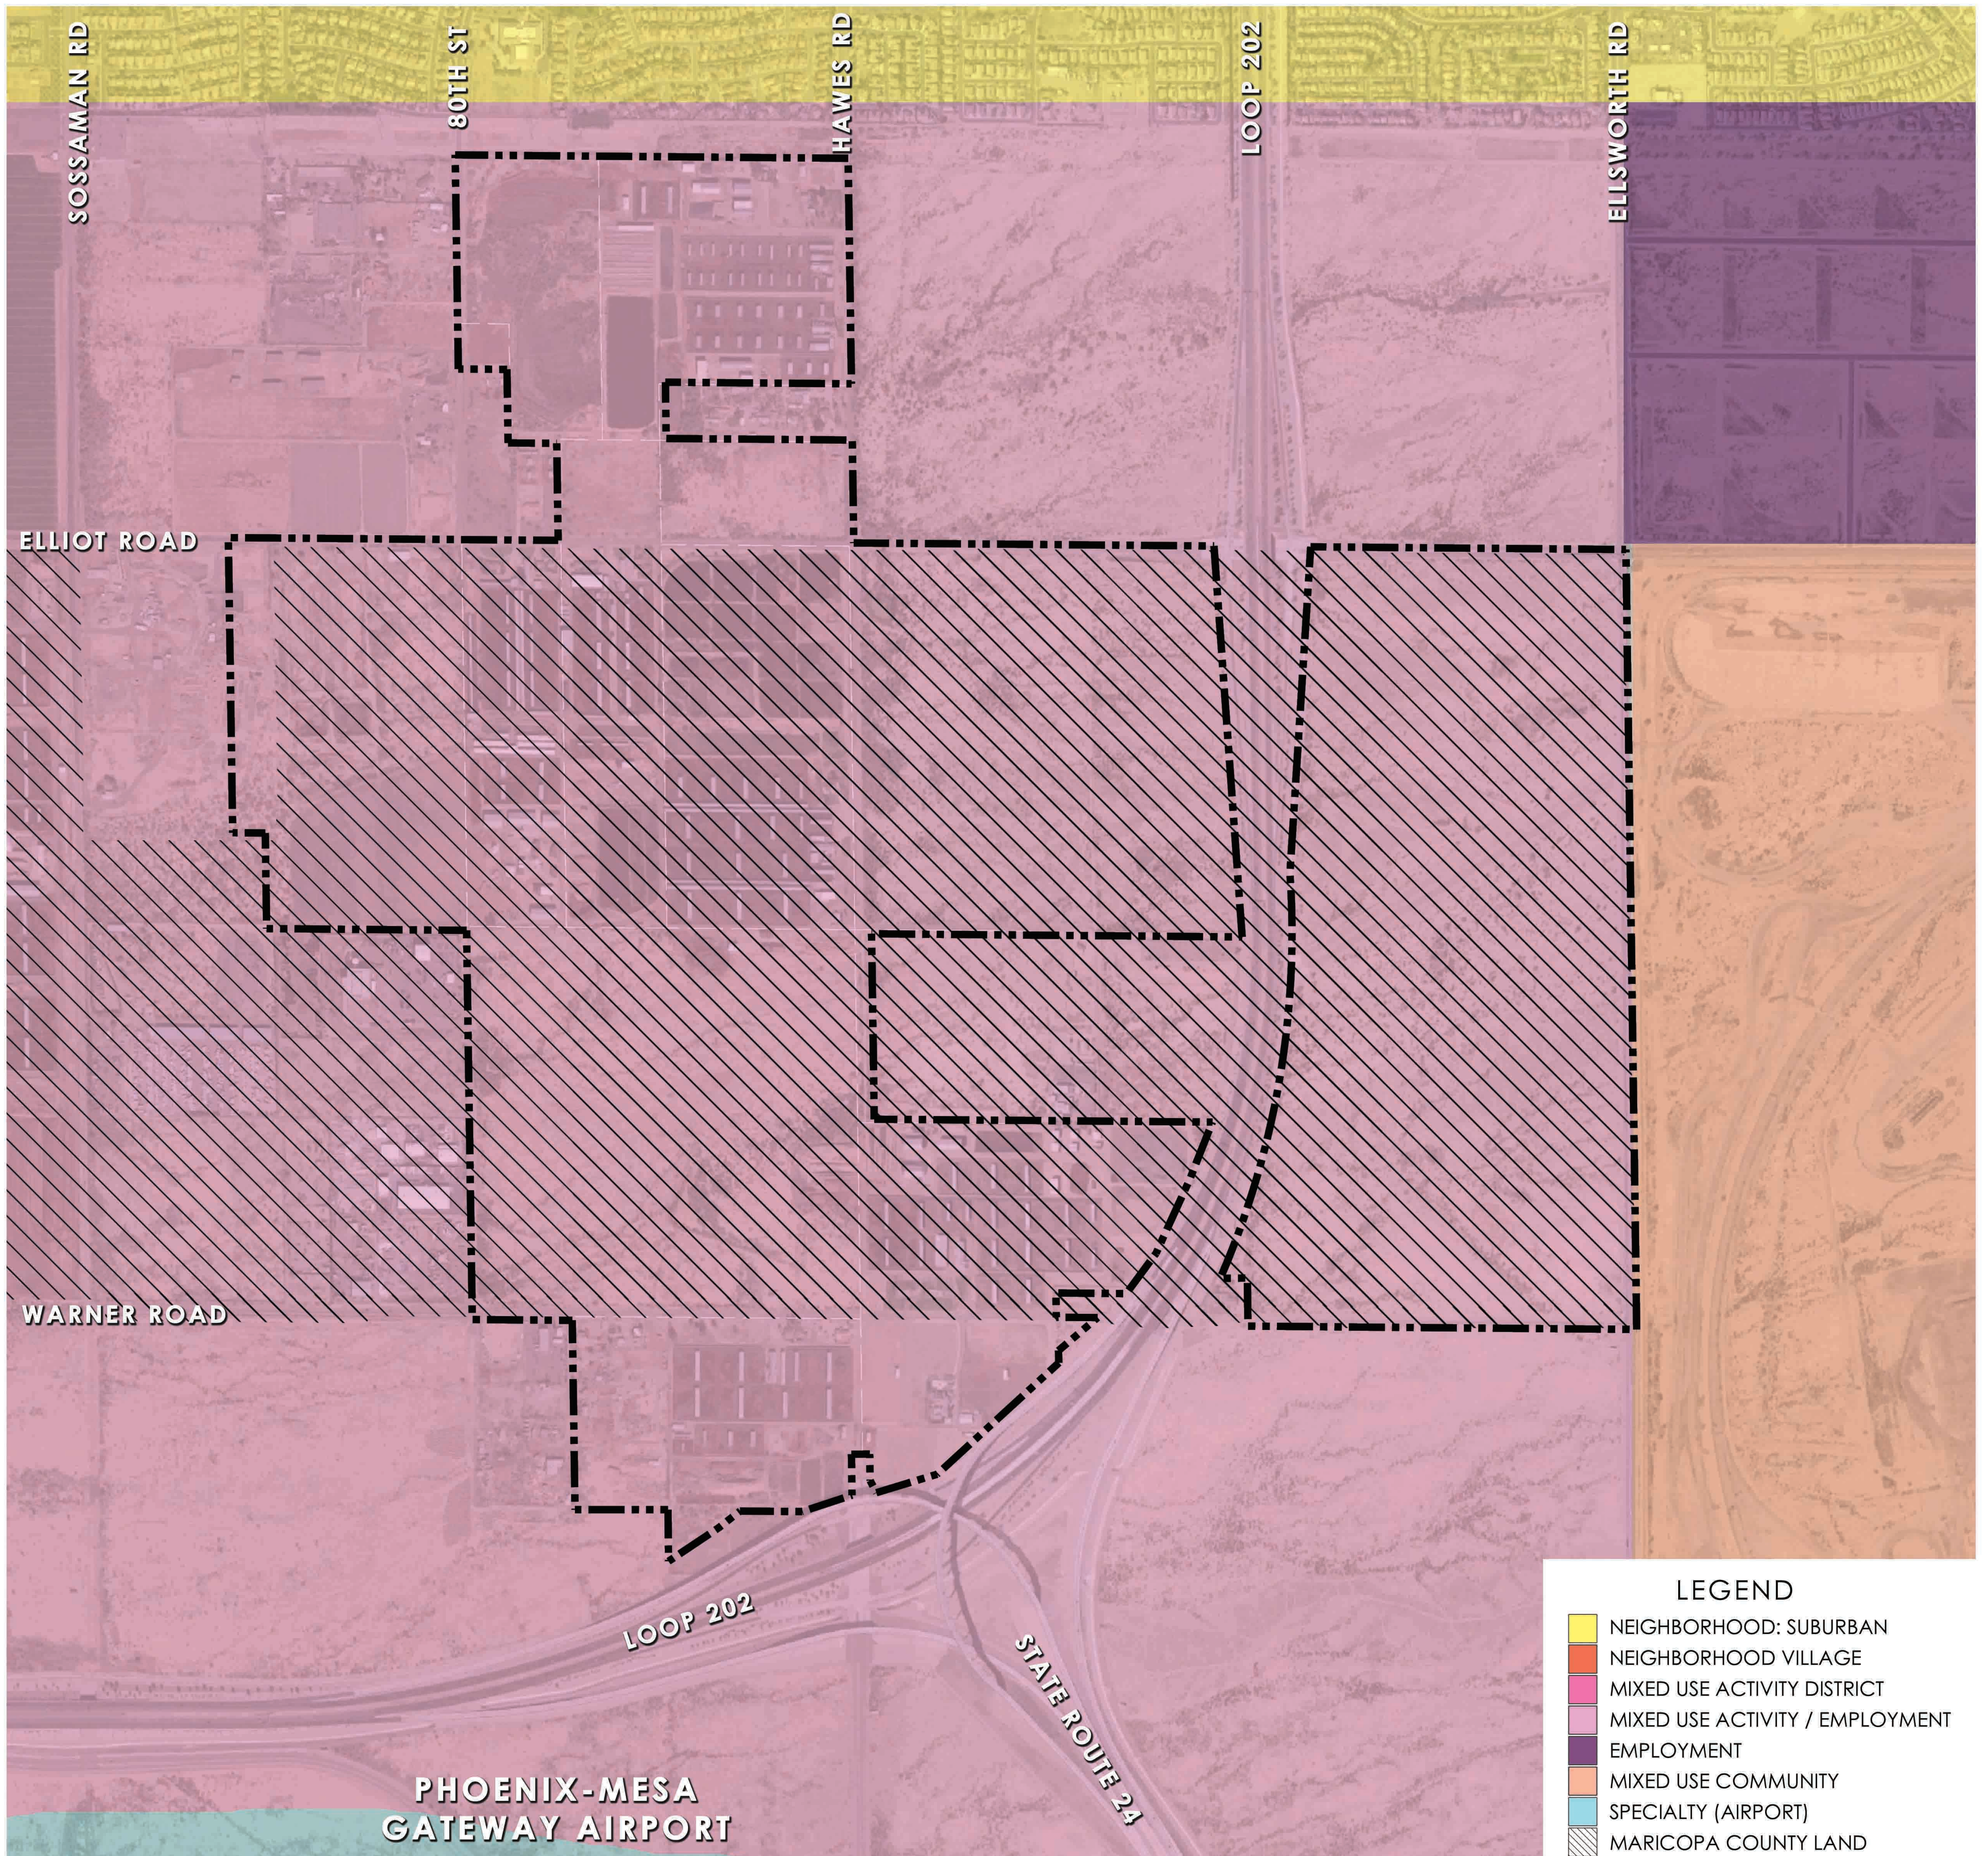

HAWES CROSSING
EXHIBIT C: EXISTING LAND USE DESIGNATIONS