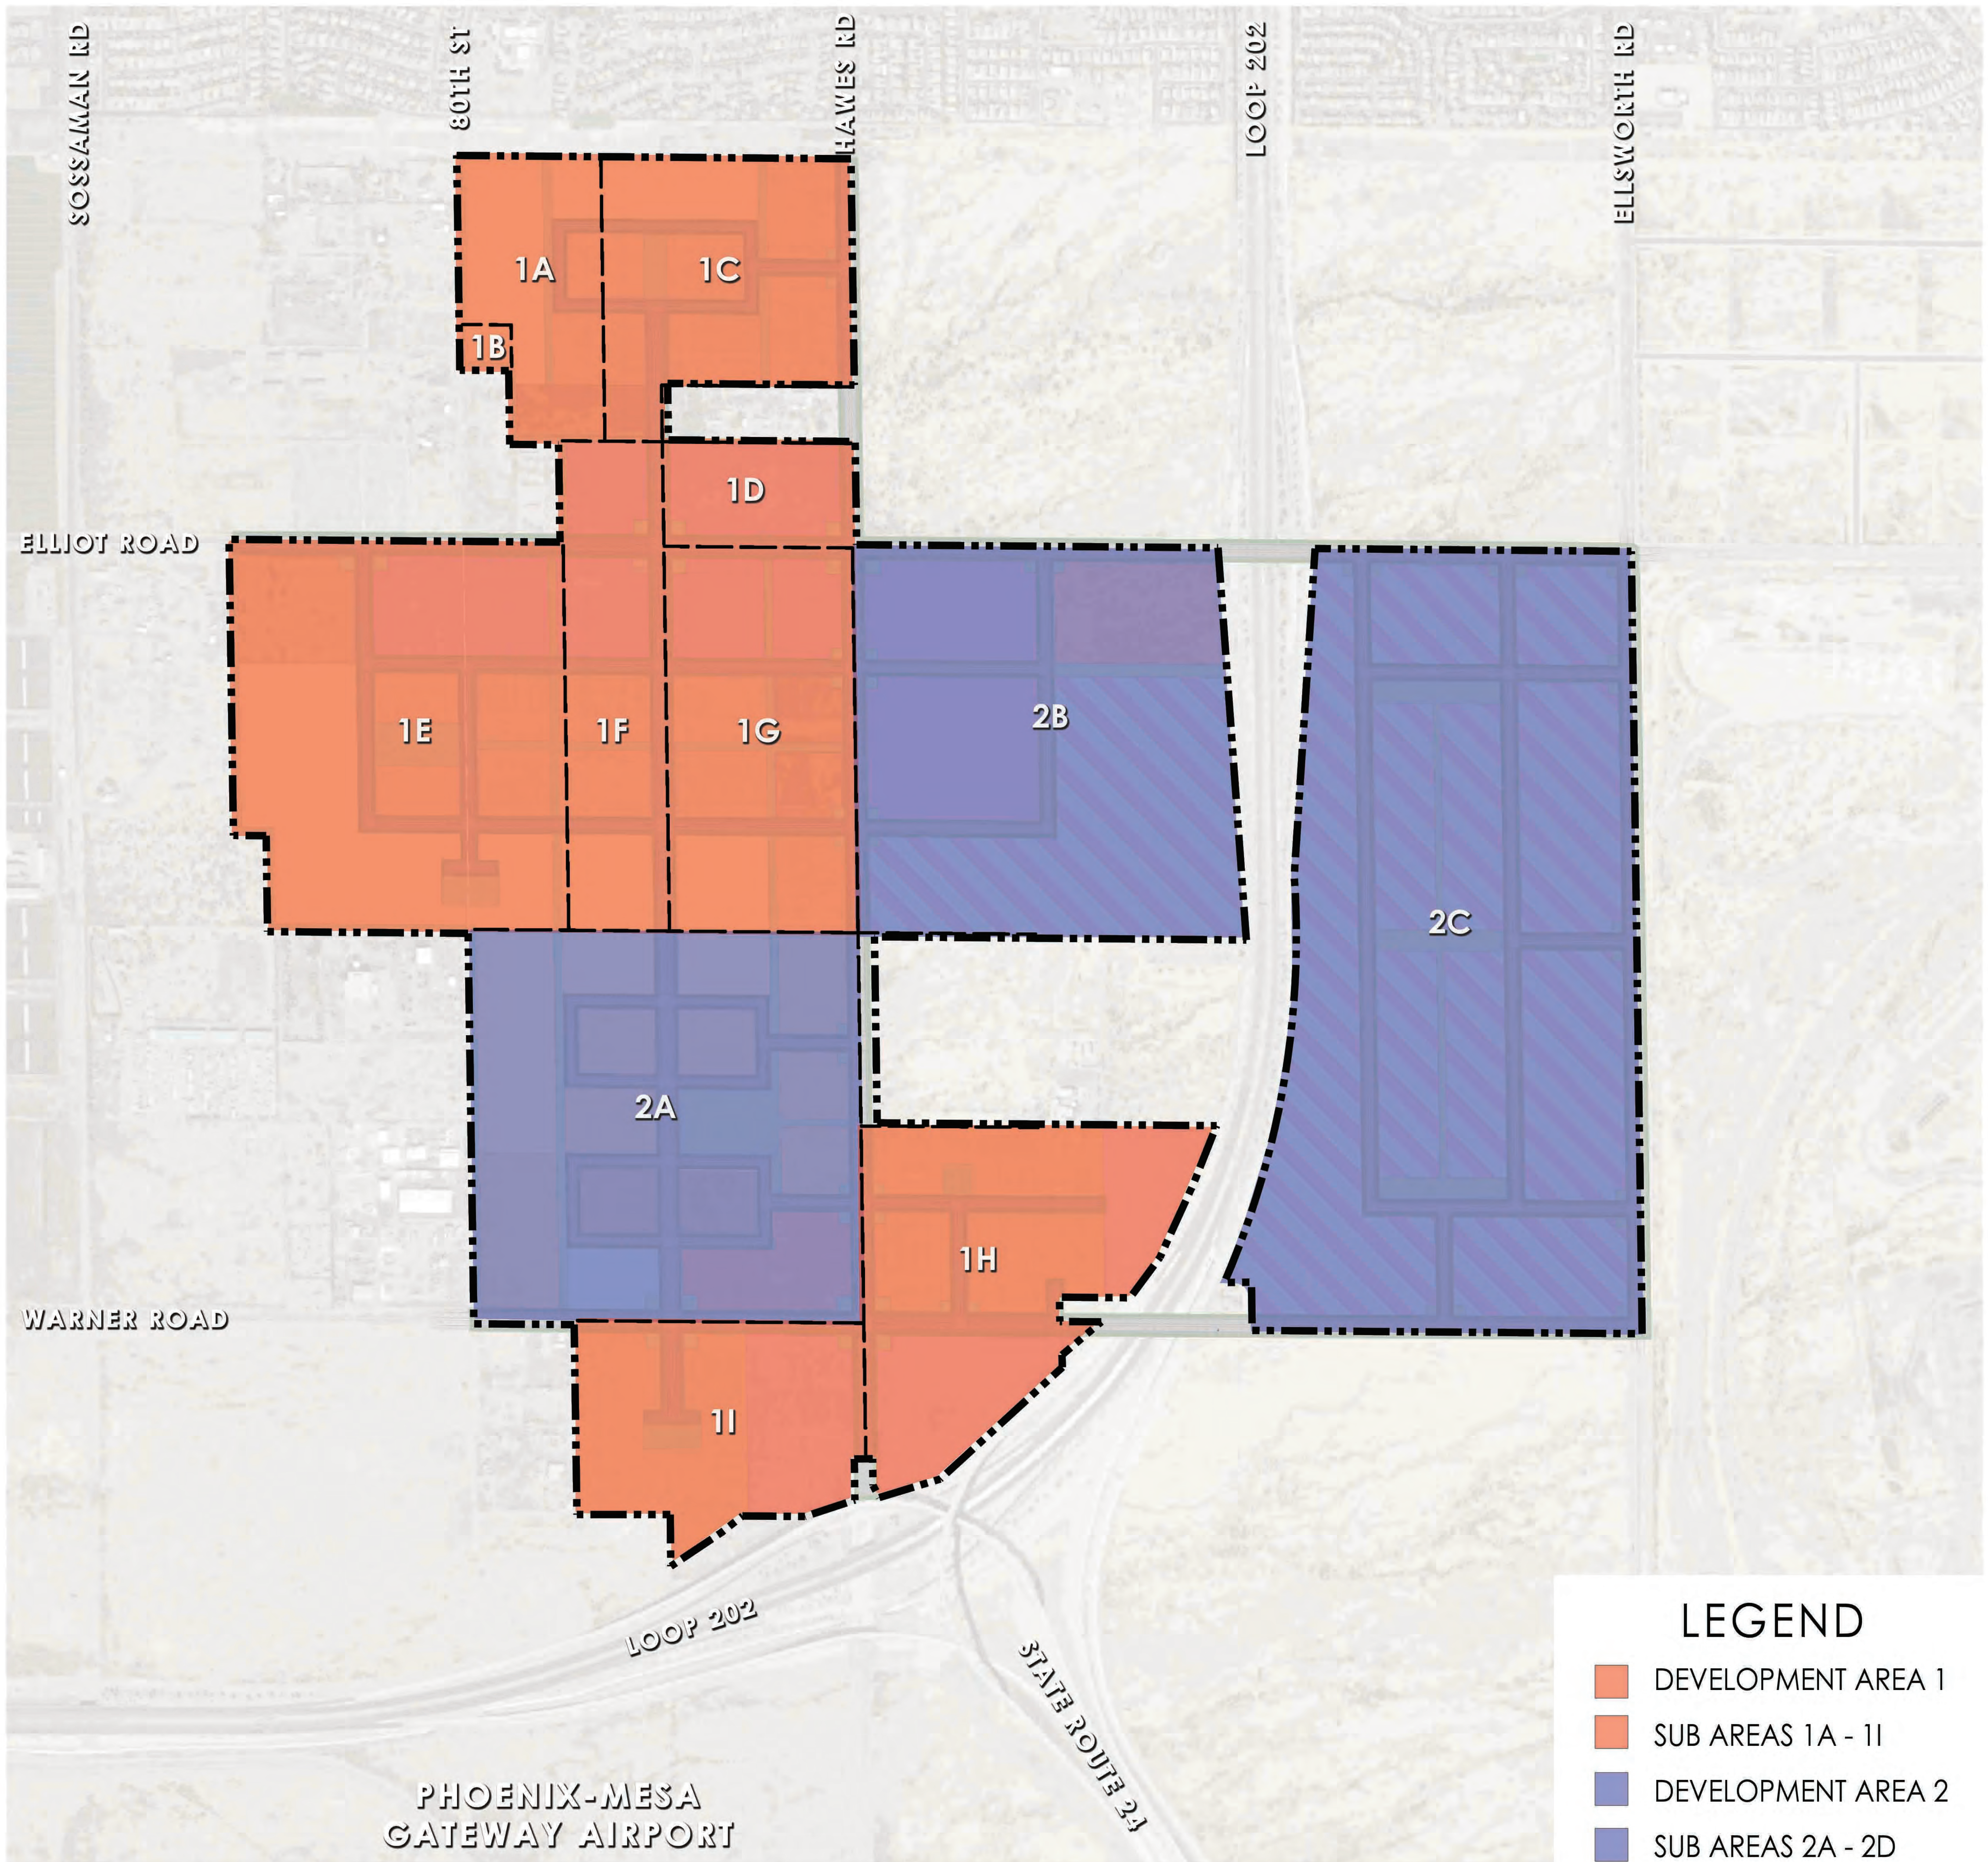

## List of Exhibits

- Exhibit A: Vicinity Map
- Exhibit B: Development Areas
- Exhibit C: Existing Land Use Designations
- Exhibit D: Proposed Land Use Designations
- Exhibit E: Existing Zoning
- Exhibit F: Proposed Zoning
- Exhibit F.1: Zoning Districts and Parcels
- Exhibit G: Existing Conditions and Aerial
- Exhibit H: Surrounding Uses
- Exhibit I: Updated Airport Land Use Compatibility Plan
- Exhibit J: Pedestrian Sheds
- Exhibit K: Project Theming
- Exhibit L: Open Space Buffer
- Exhibit M: Loop 202 & Warner
- Exhibit N: Open Space Master Plan
- Exhibit O: Trails Master Plan
- Exhibit P: Urban Park Concept
- Exhibit Q: Approved Plant Palette
- Exhibit R: Circulation Master Plan
- Exhibit S: Street Sections
- Exhibit T: Conceptual Street Landscape
- Exhibit U: Master Development Plan
- Exhibit V: Conceptual Village Plan

## EXHIBIT A: VICINITY MAP