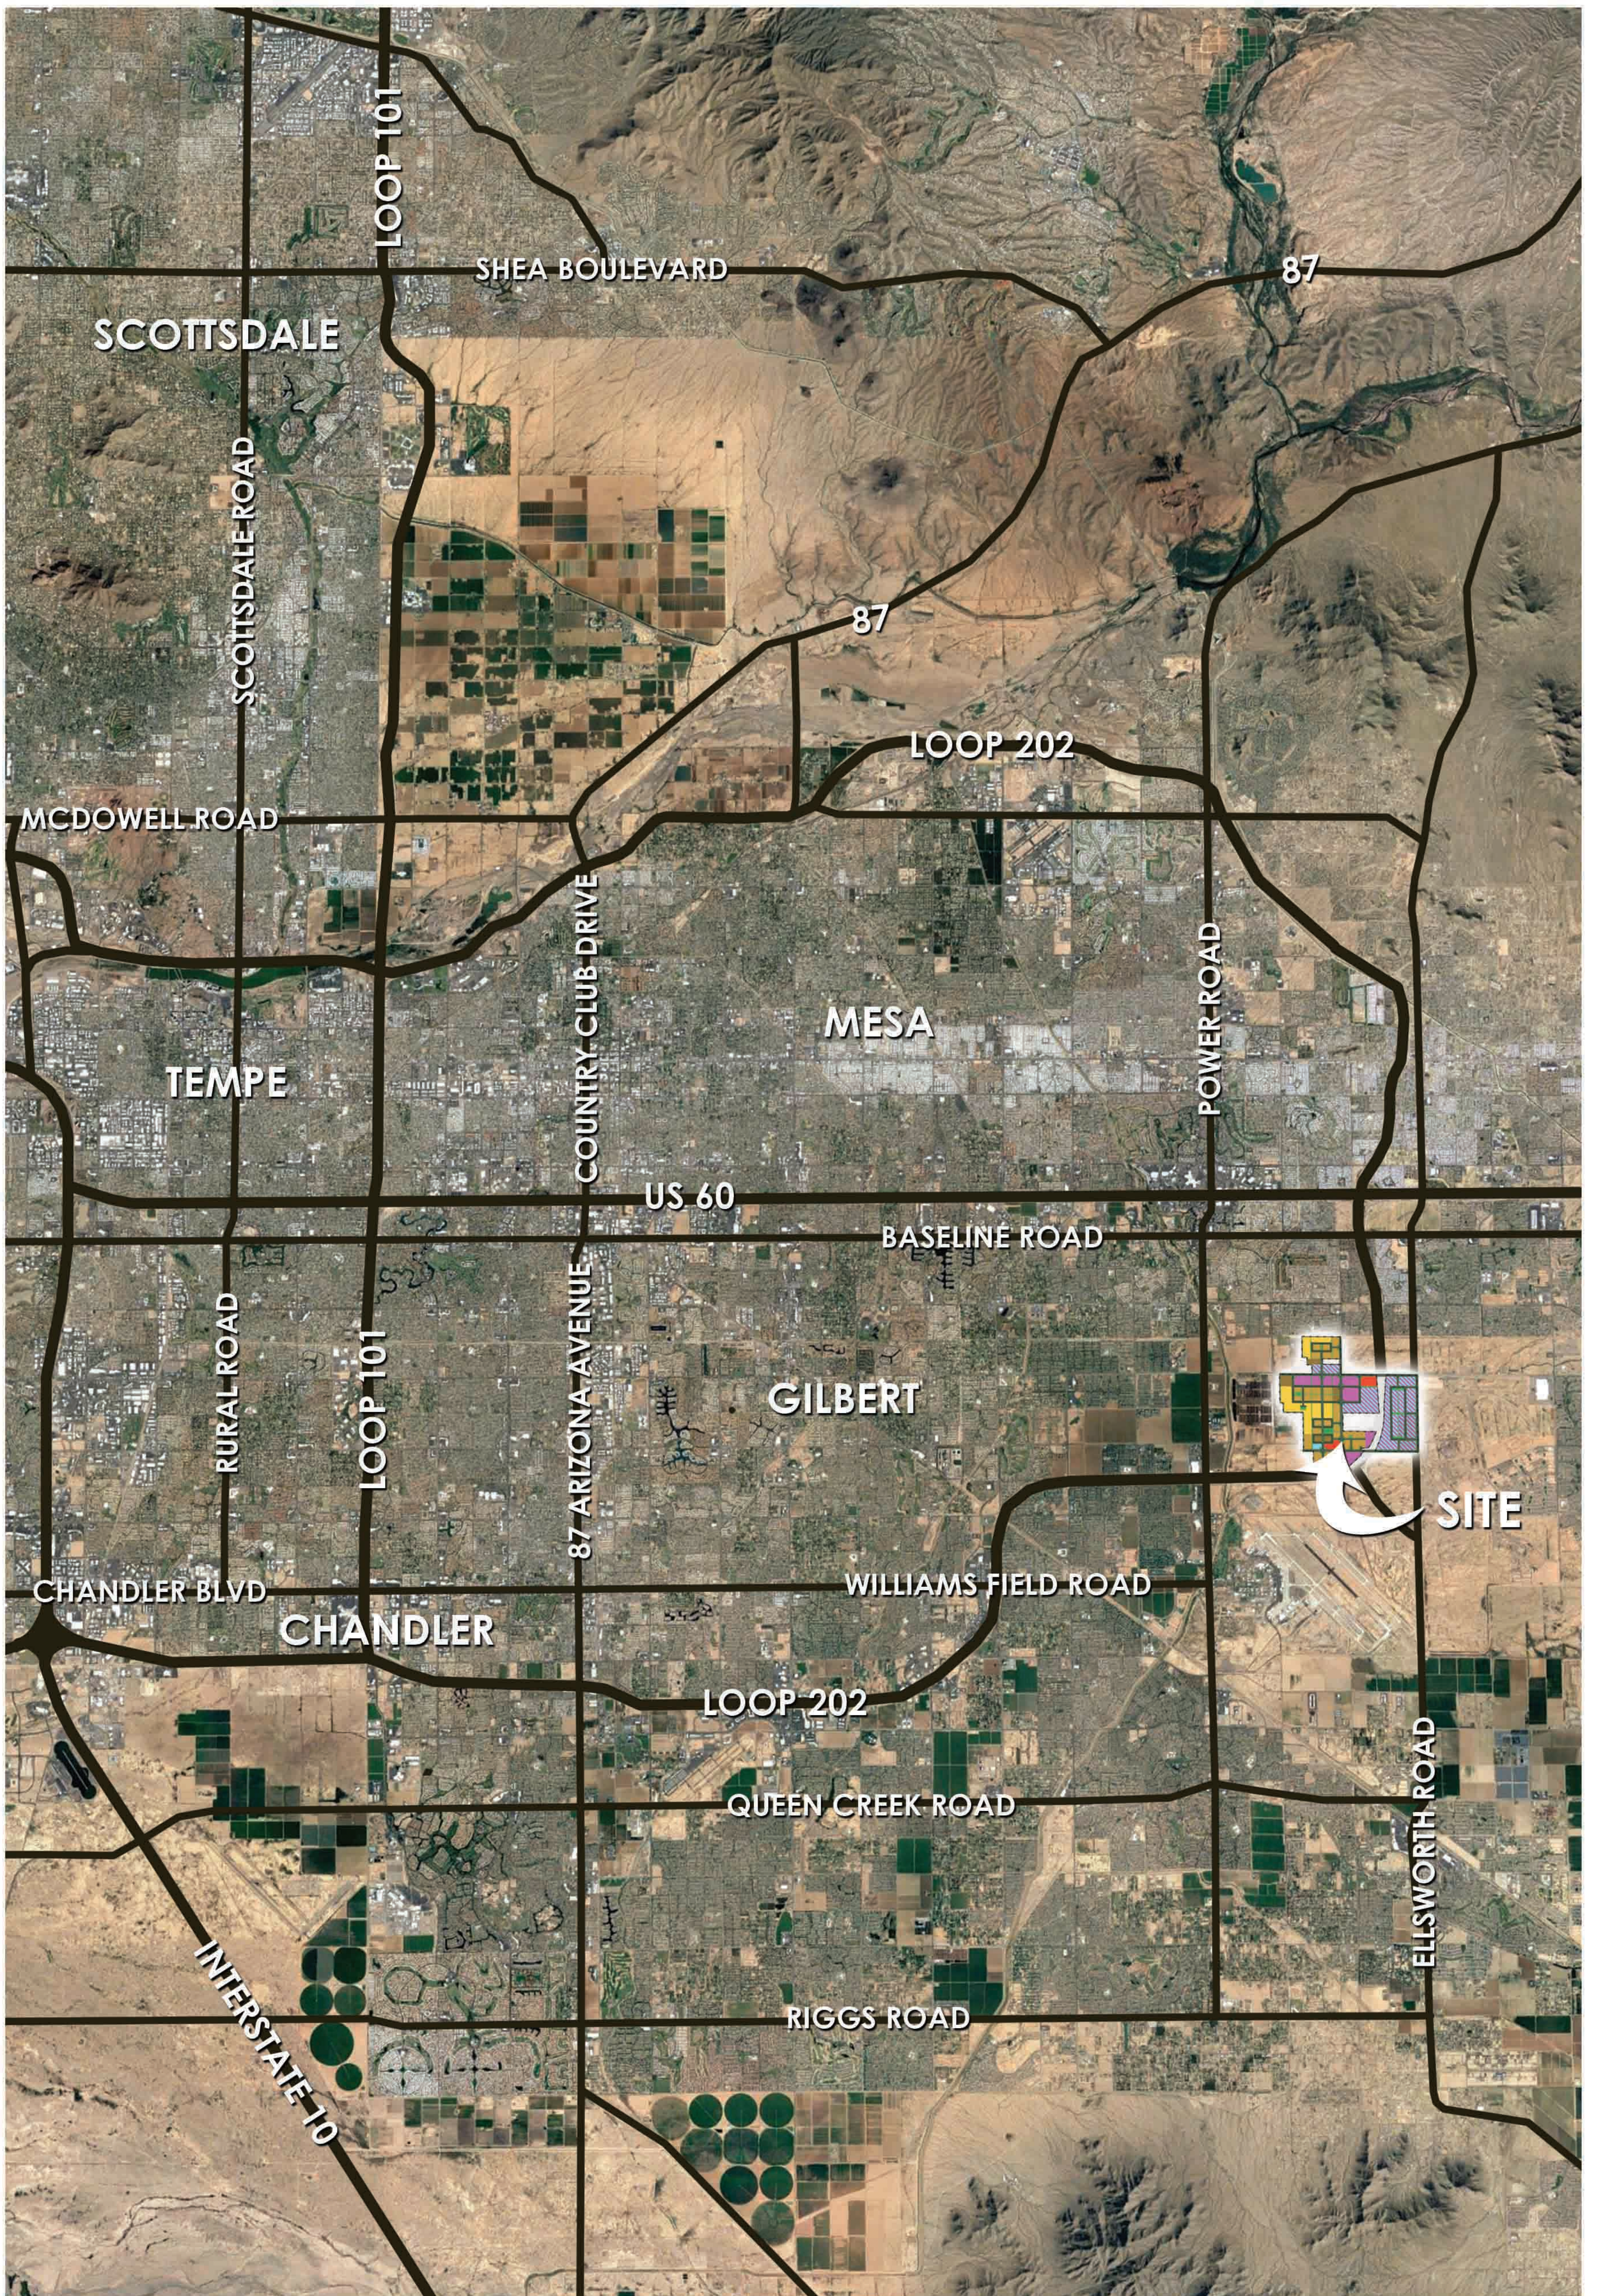

## List of Exhibits

- Exhibit A: Vicinity Map
- Exhibit B: Development Areas
- Exhibit C: Existing Land Use Designations
- Exhibit D: Proposed Land Use Designations
- Exhibit E: Existing Zoning
- Exhibit F: Proposed Zoning
- Exhibit F.1: Zoning Districts and Parcels
- Exhibit G: Existing Conditions and Aerial
- Exhibit H: Surrounding Uses
- Exhibit I: Updated Airport Land Use Compatibility Plan
- Exhibit J: Pedestrian Sheds
- Exhibit K: Project Theming
- Exhibit L: Open Space Buffer
- Exhibit M: Loop 202 & Warner
- Exhibit N: Open Space Master Plan
- Exhibit O: Trails Master Plan
- Exhibit P: Urban Park Concept
- Exhibit Q: Approved Plant Palette
- Exhibit R: Circulation Master Plan
- Exhibit S: Street Sections
- Exhibit T: Conceptual Street Landscape
- Exhibit U: Master Development Plan
- Exhibit V: Conceptual Village Plan

## EXHIBIT A: VICINITY MAP