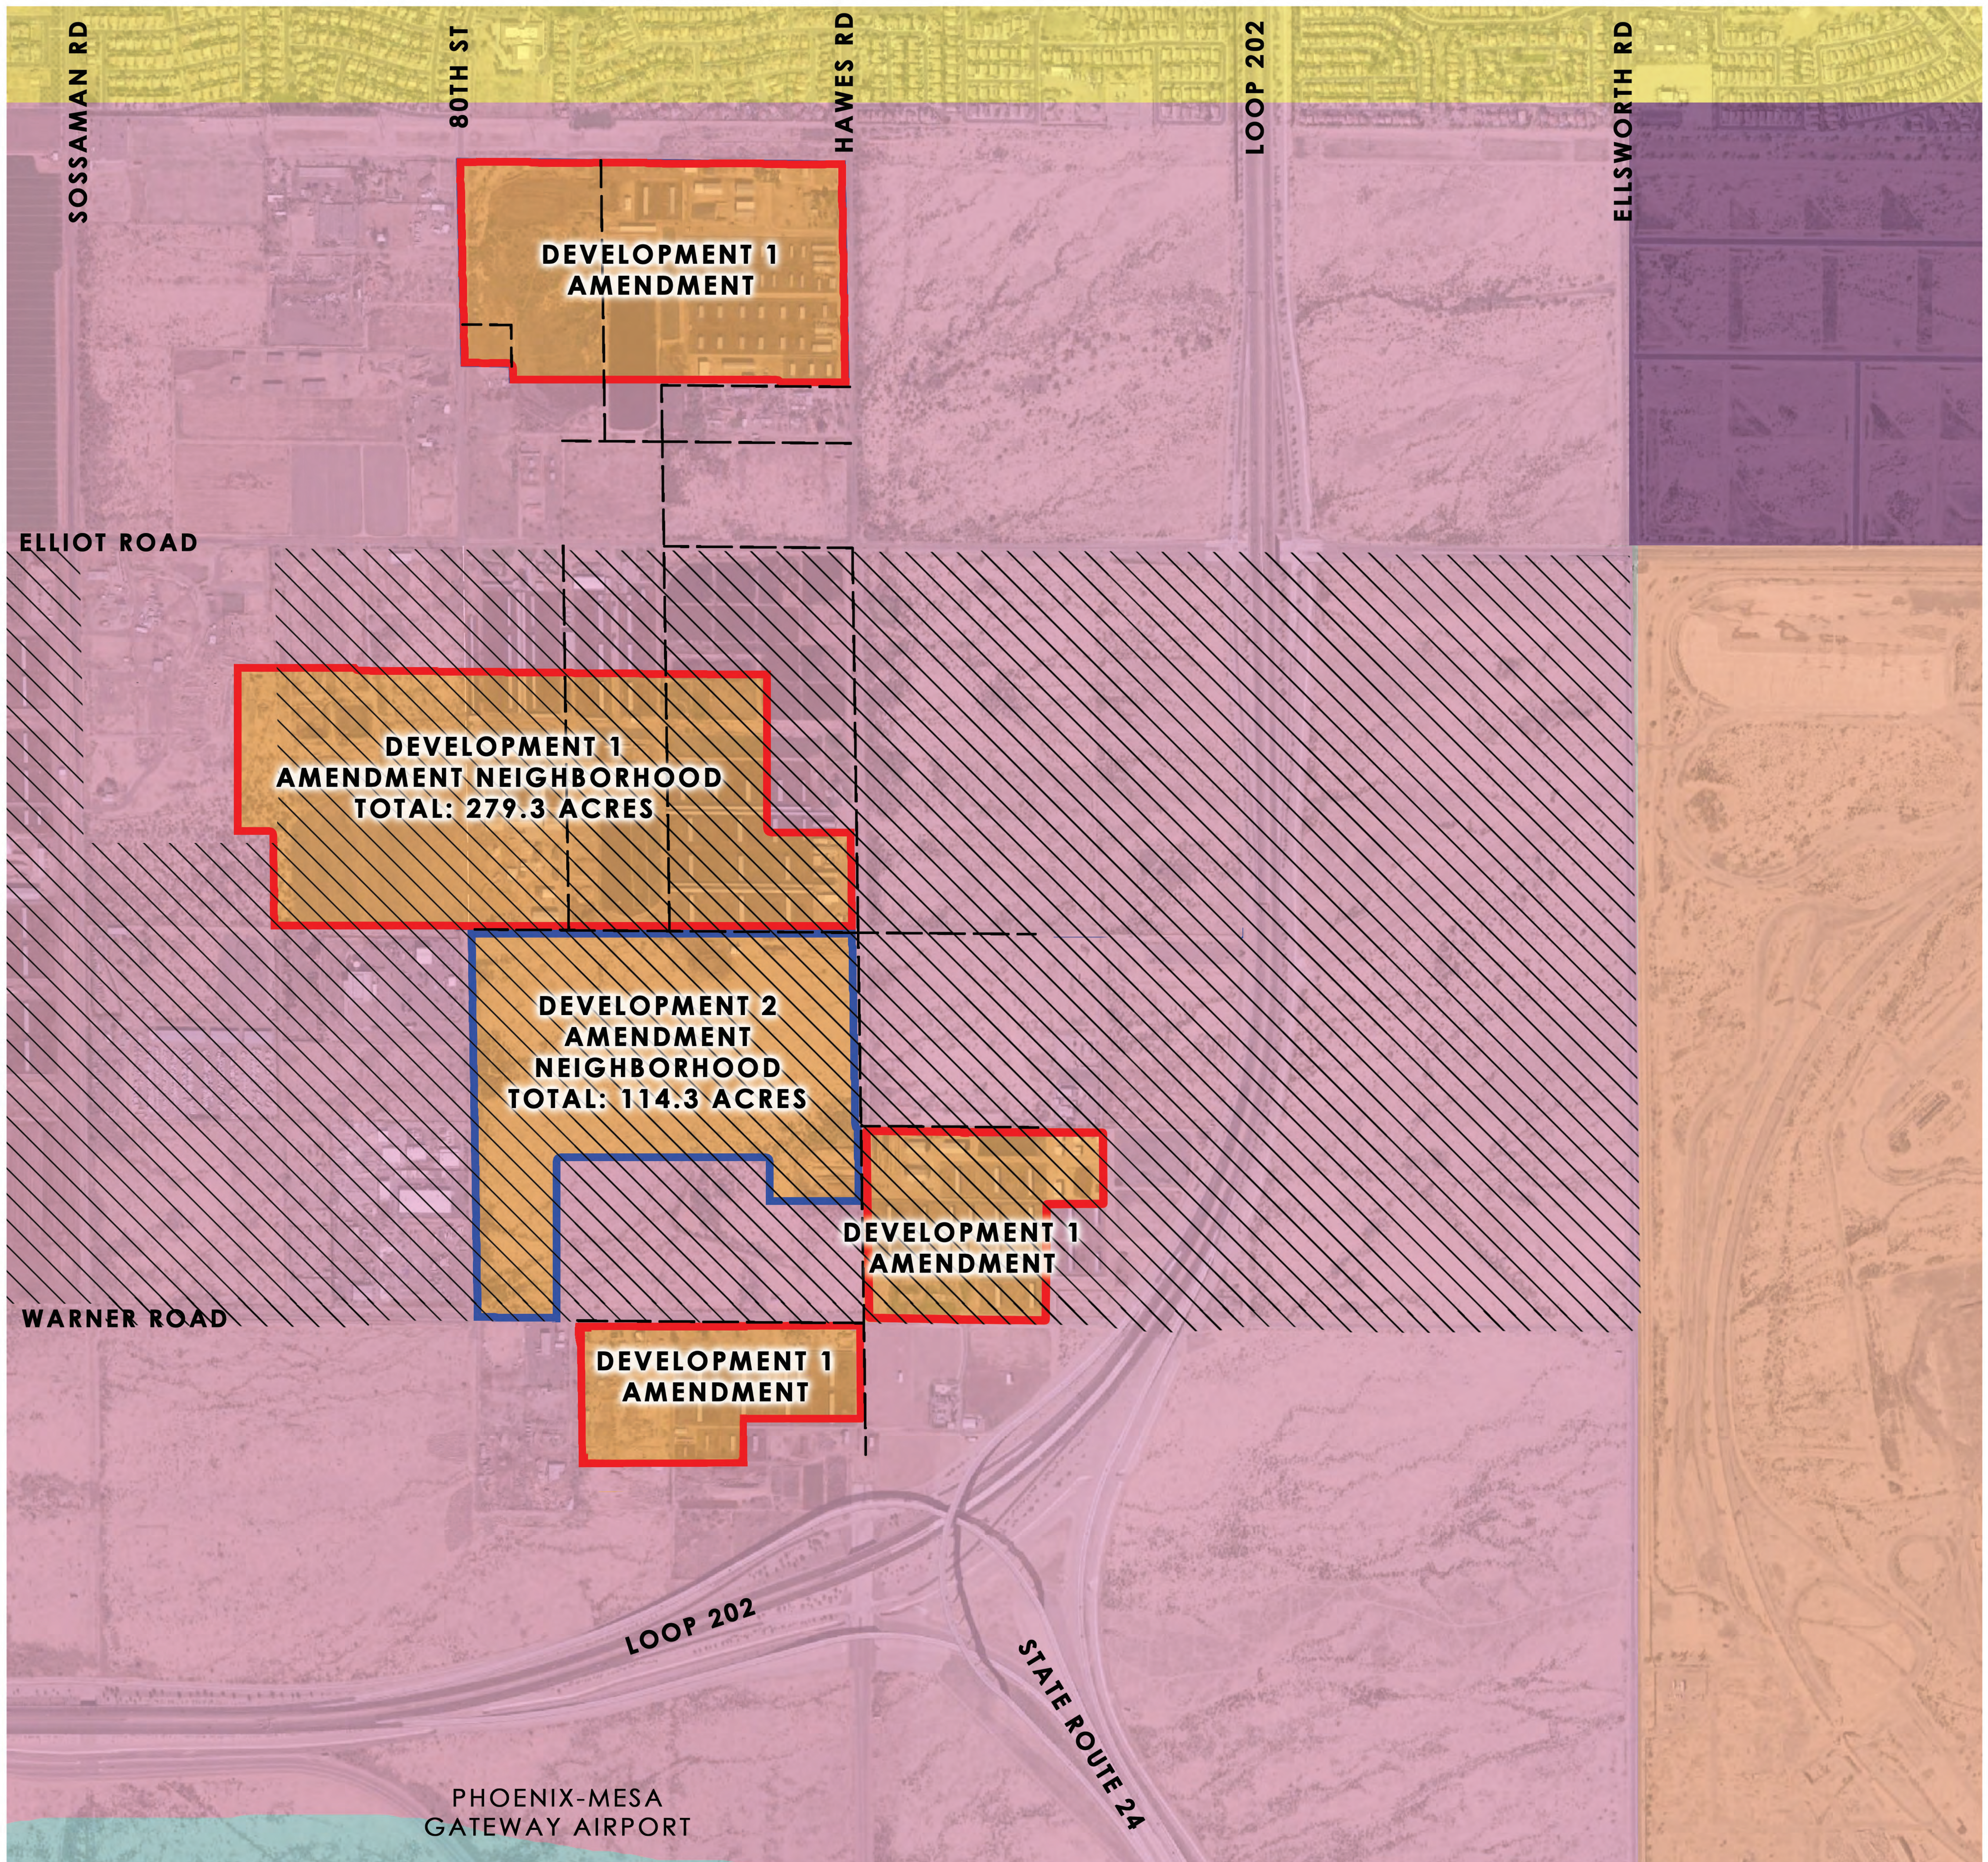

## List of Exhibits

- Exhibit A: Vicinity Map
- Exhibit B: Development Areas
- Exhibit C: Existing Land Use Designations
- Exhibit D: Proposed Land Use Designations
- Exhibit E: Existing Zoning
- Exhibit F: Proposed Zoning
- Exhibit F.1: Zoning Districts and Parcels
- Exhibit G: Existing Conditions and Aerial
- Exhibit H: Surrounding Uses
- Exhibit I: Updated Airport Land Use Compatibility Plan
- Exhibit J: Pedestrian Sheds
- Exhibit K: Project Theming
- Exhibit L: Open Space Buffer
- Exhibit M: Loop 202 & Warner
- Exhibit N: Open Space Master Plan
- Exhibit O: Trails Master Plan
- Exhibit P: Urban Park Concept
- Exhibit Q: Approved Plant Palette
- Exhibit R: Circulation Master Plan
- Exhibit S: Street Sections
- Exhibit T: Conceptual Street Landscape
- Exhibit U: Master Development Plan
- Exhibit V: Conceptual Village Plan

## EXHIBIT A: VICINITY MAP

### LEGEND

- DEVELOPMENT AREA 1
- SUB AREAS 1A - 1I
- DEVELOPMENT AREA 2
- SUB AREAS 2A - 2D

HAWES CROSSING  
 EXHIBIT C: EXISTING LAND USE DESIGNATIONS

## HAWES CROSSING EXHIBIT E: EXISTING ZONING