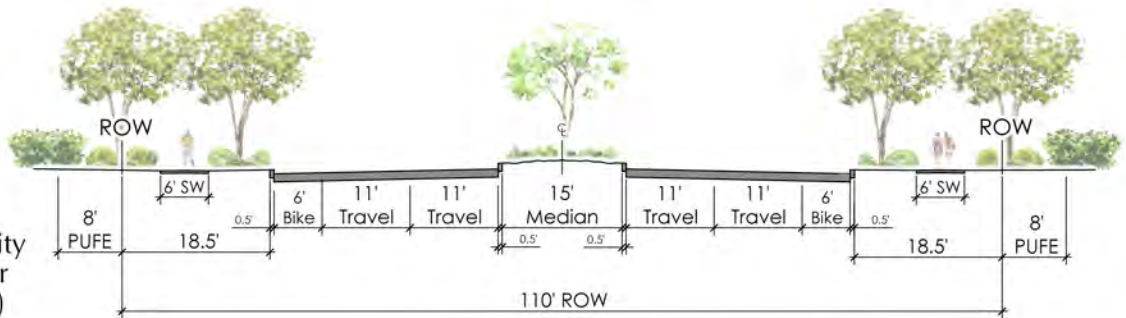

### LEGEND

-  A - ARTERIAL ROADWAY
-  B1 - URBAN COLLECTOR
-  B2 - URBAN COLLECTOR
-  C - COMMUNITY COLLECTOR

**A**  
Arterial  
Roadway  
(6 Lane)

**B**  
Urban Collector  
(4 Lane)

**B2**  
Urban Collector  
(2 Lane)

**C**  
Community  
Collector  
(4 Lane)

\* Planted landscape area to include PUF, PUF & sidewalk

Exhibit S  
Street Sections

Semi-formal mix of tall and medium height trees

A - Arterial Roadway (6 Lane)

\* Planted landscape area to include PUE, PUF & sidewalk