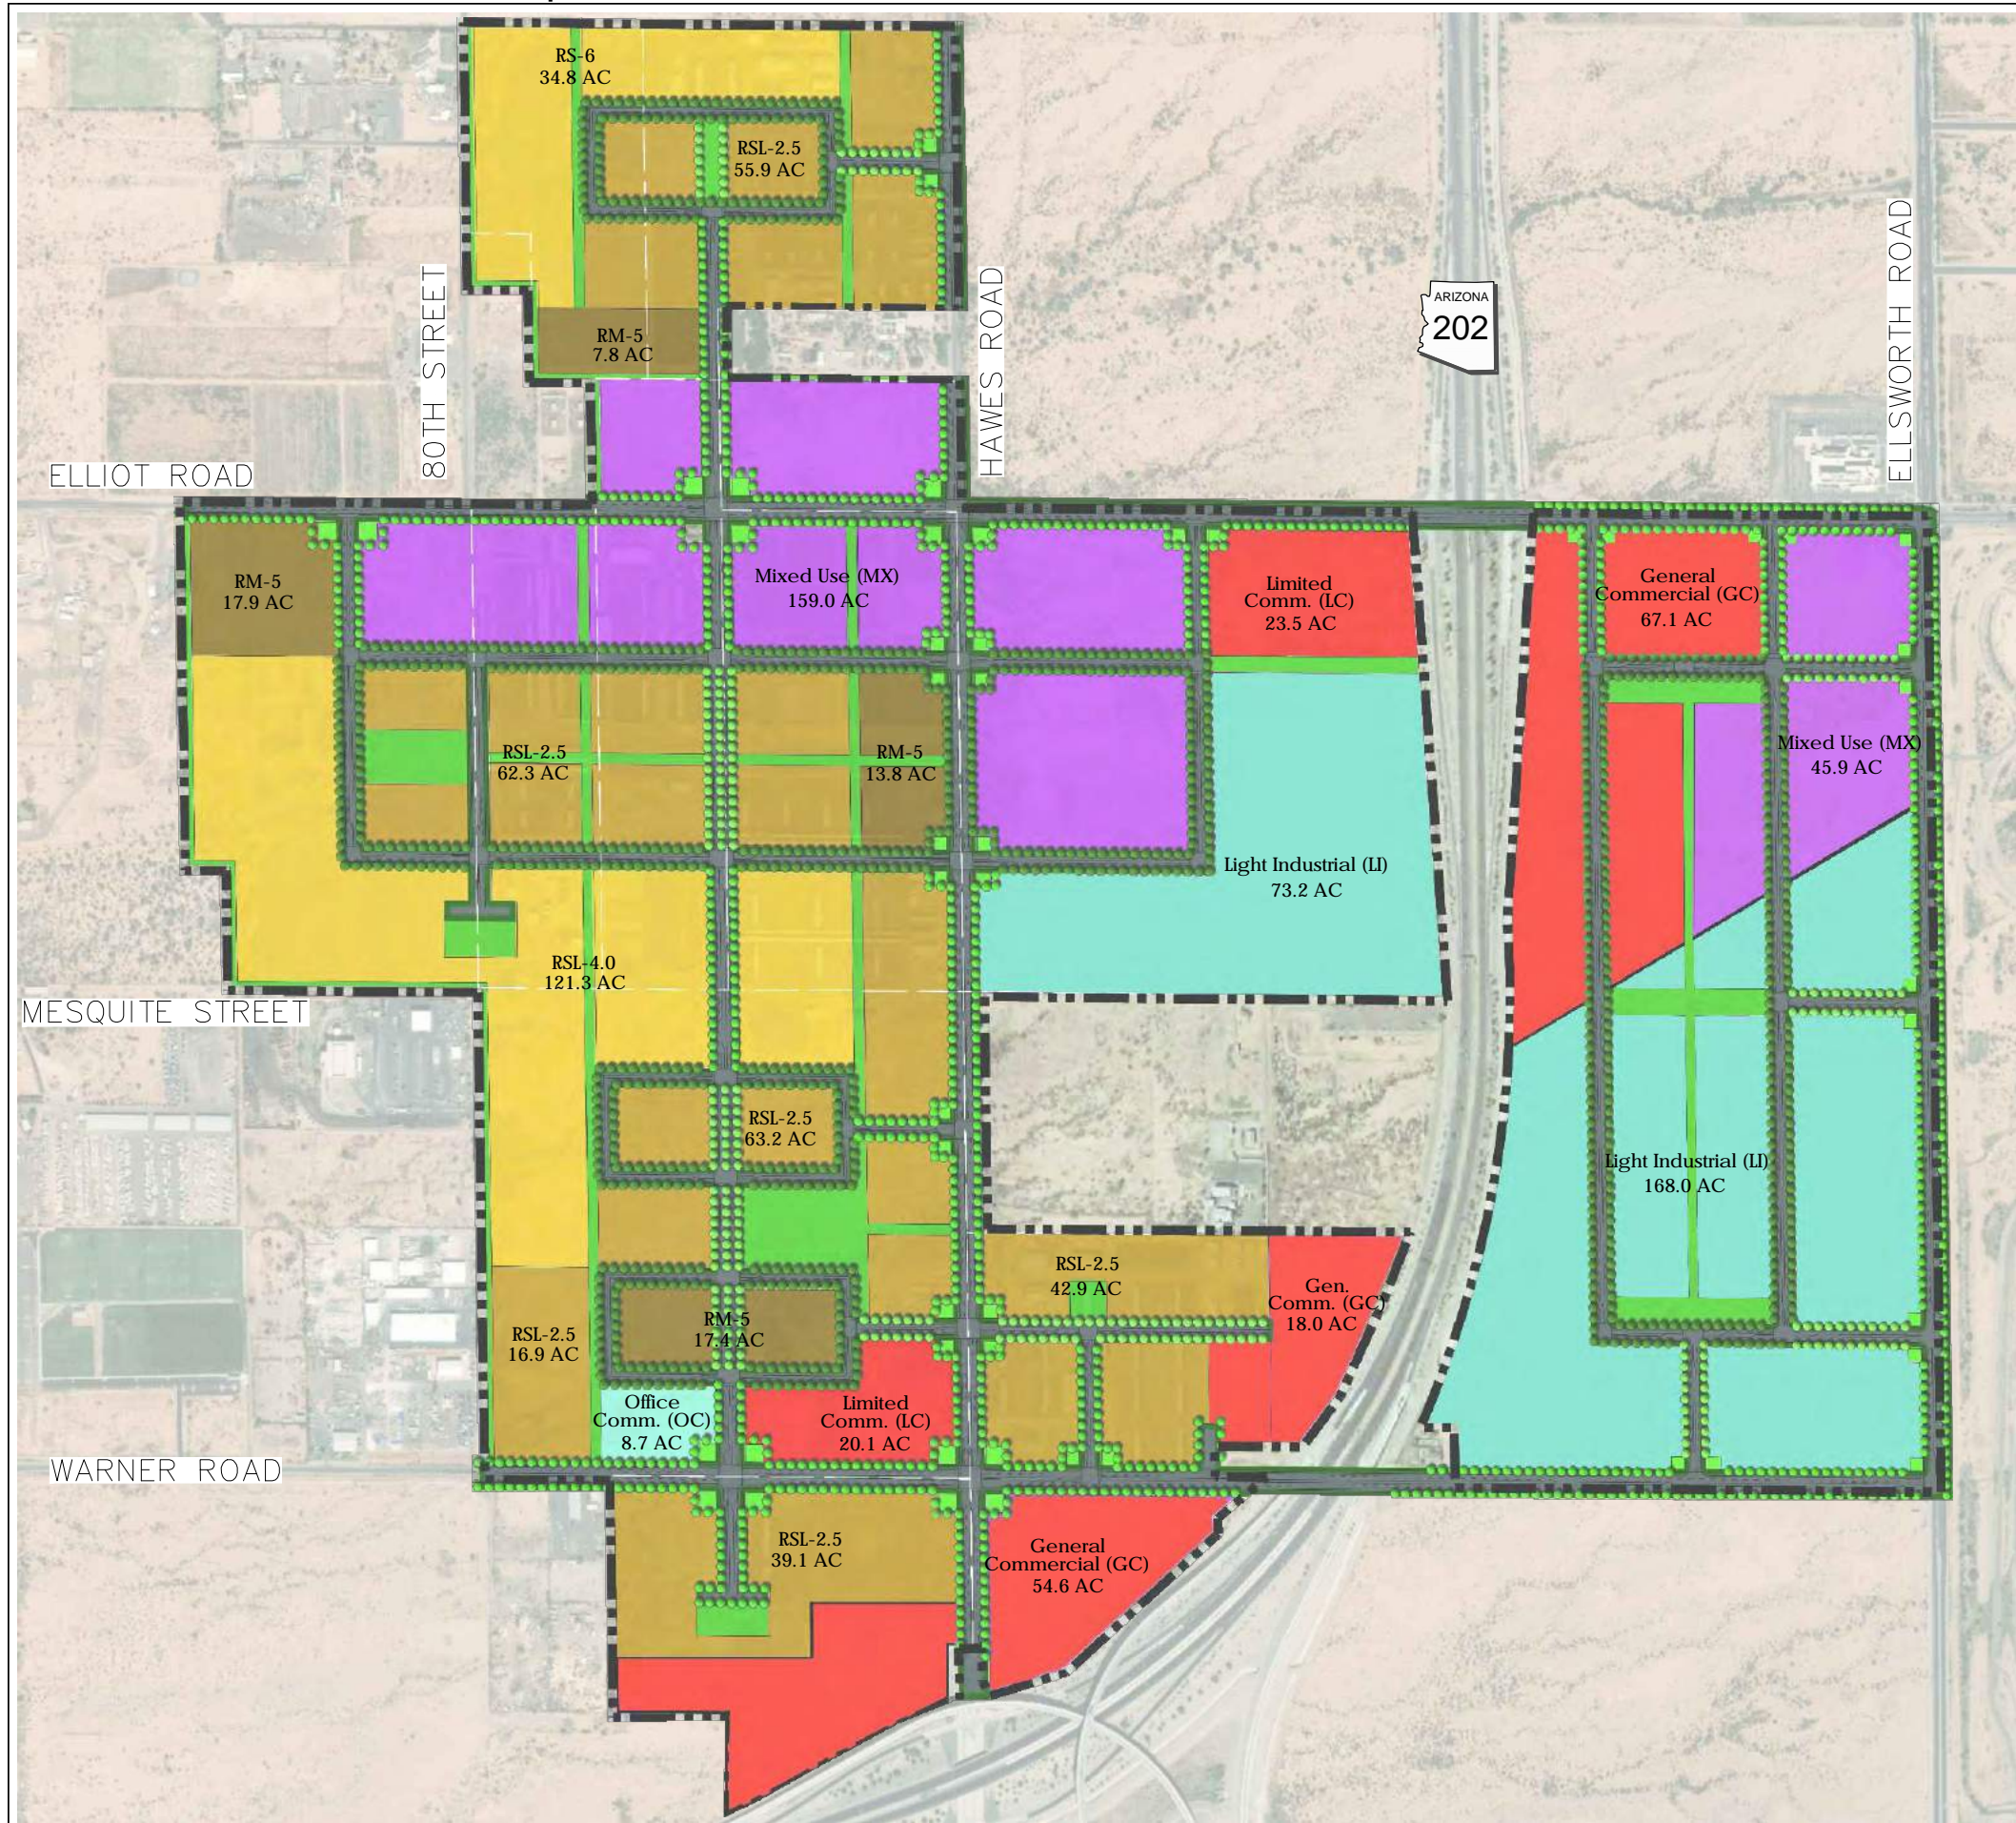

Exhibit U - Master Development Plan

LEGEND

PROJECT BOUNDARY

ZONING CATEGORIES

- RS-6 & RSL-4.0
- RSL-2.5
- RM-5
- MIXED USE (MX)
- LIGHT INDUSTRIAL (LI)
- LIMITED COMMERCIAL (LC) & GENERAL COMMERCIAL (GC)
- OFFICE (OC)
- PARK/OPEN SPACE
- RIGHT OF WAY/ROADWAY

NOTES

1) LAND USE PLAN PROVIDED BY GREY-PICKETT.
2) LAND USE PLAN IS CONCEPTUAL AND IS SUBJECT TO CHANGE.

GREY | PICKETT

HILGARTWILSON
2141 E. HIGHLAND AVE., STE. 250
PHOENIX, AZ 85016
P: 602.490.0535 / F: 602.368.2436

HAWES CROSSING
ELLIOT RD & LOOP 202
MESA, AZ
MASTER DEVELOPMENT PLAN

PROJ. NO.: 1833.01
DATE: SEP 2019
SCALE: 1"=1000'
DRAWN BY: MAJ
CHECKED BY: MI