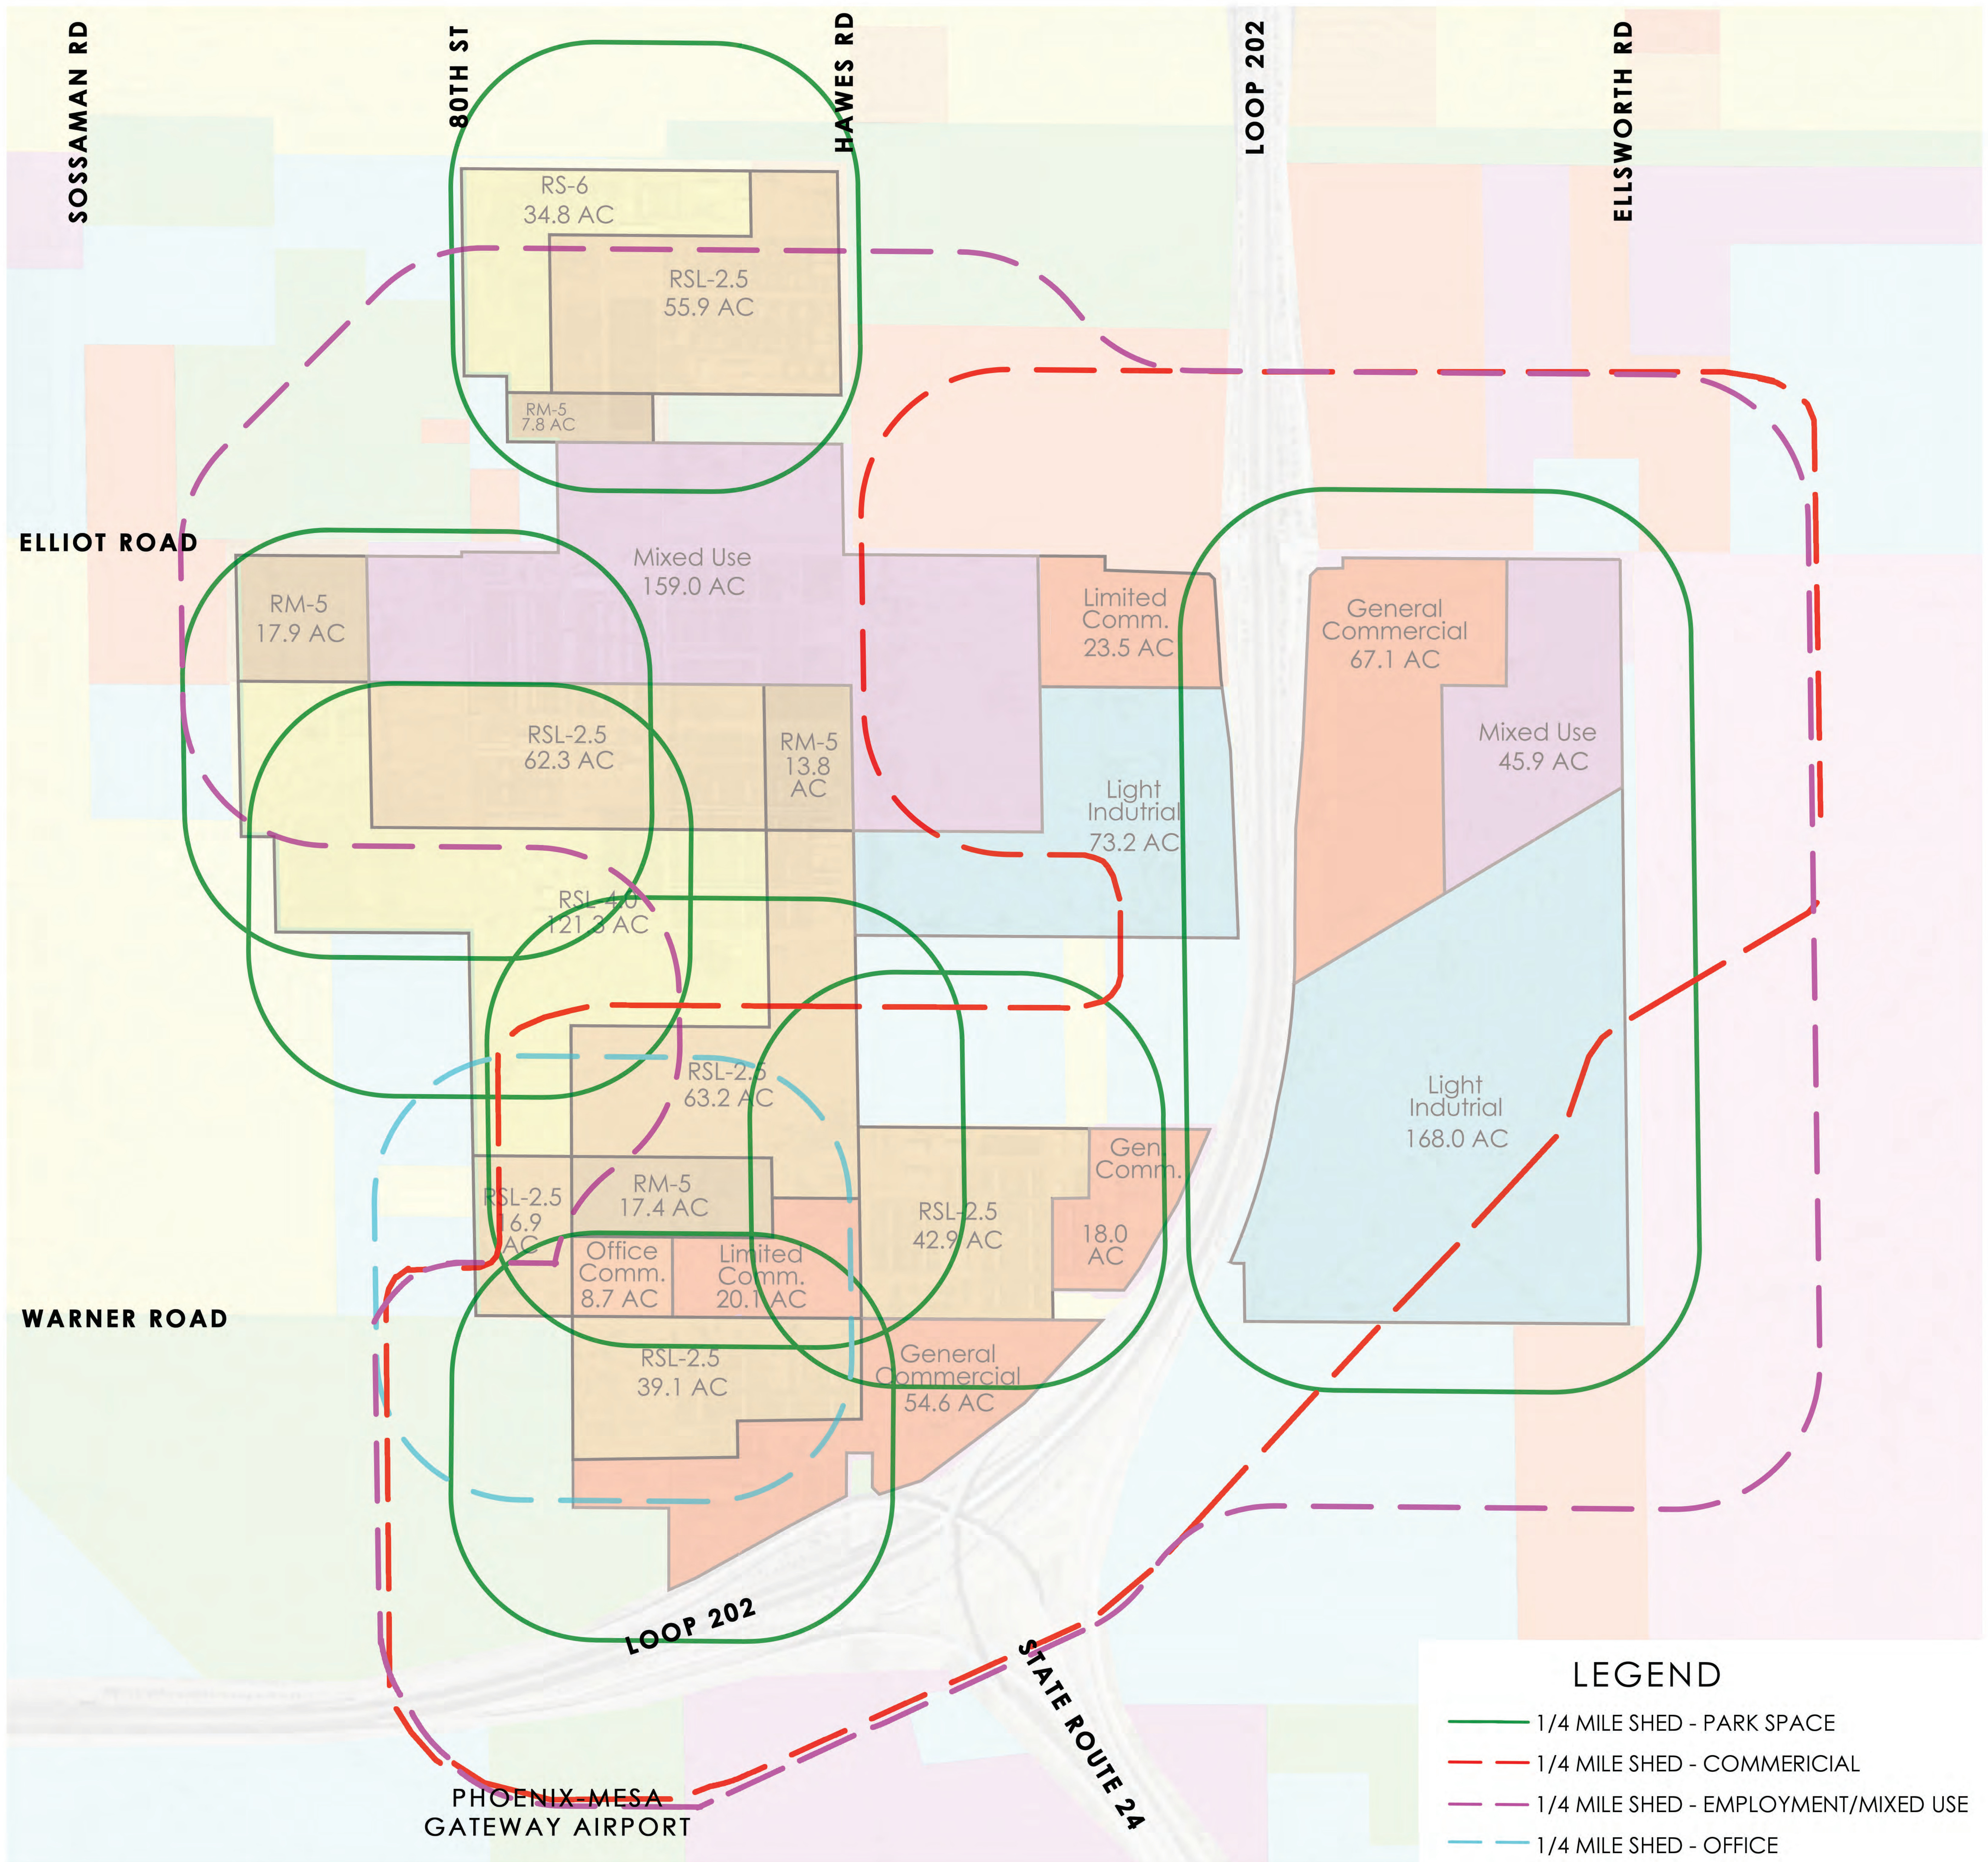

LEGEND

- 1/4 MILE SHED - PARK SPACE
- 1/4 MILE SHED - COMMERCIAL
- 1/4 MILE SHED - EMPLOYMENT/MIXED USE
- 1/4 MILE SHED - OFFICE