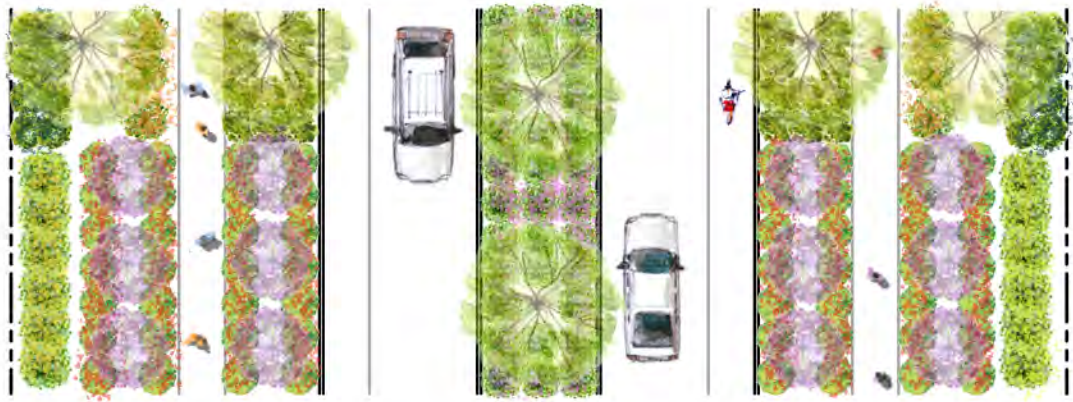

Exhibit T-1  
Conceptual Street Landscape

Very formal tall, medium, and low tree clusters or groves with shrub hedges, linear and boxed color with accent planting

B1 - Urban Collector (4 Lane)

\* Planted landscape area to include PUE, PUF & sidewalk

Exhibit T-2  
Conceptual Street Landscape

Very formal tall, medium, and low tree clusters or groves with shrub hedges, linear and boxed color with accent planting