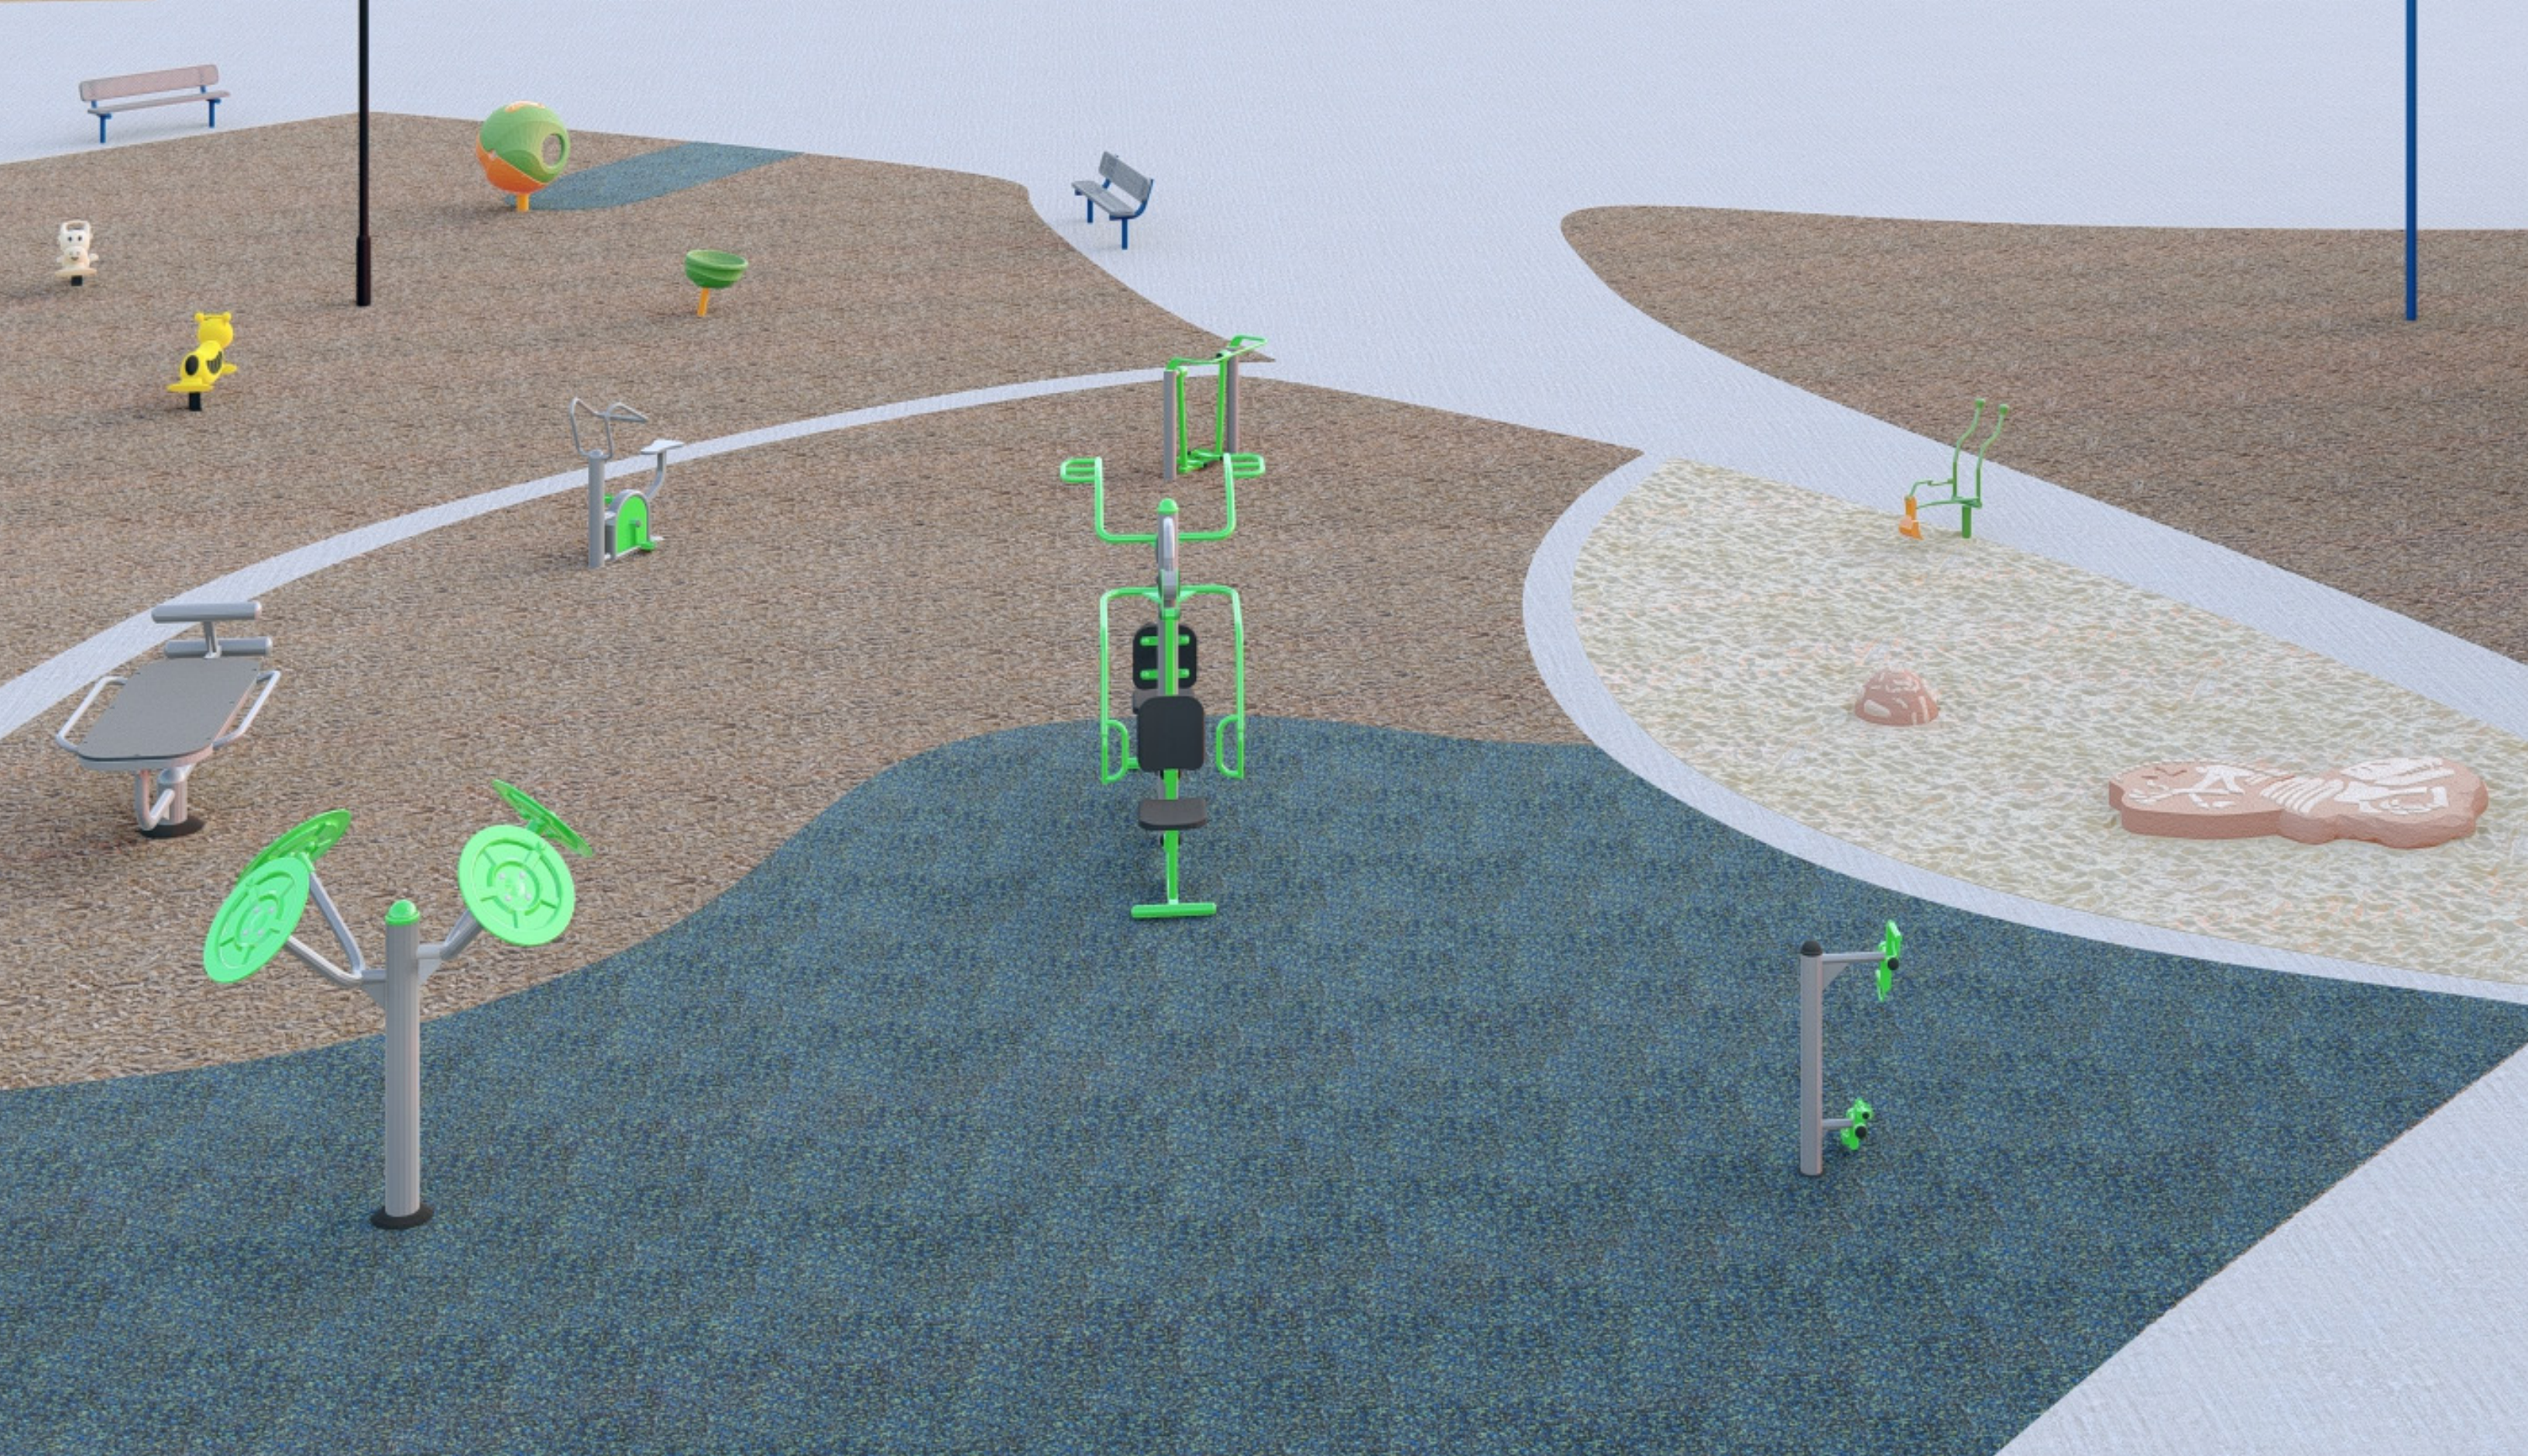

COLOR PALETTE:

MANUFACTURERS:

PROJECT:

REED PARK  
MESA, AZ

DESIGNED BY:  
TREVIN MACLAY  
SEPTEMBER 26, 2022  
DRAWING #  
A22094SPR1

DESIGNED FOR:  
AGES  
2-12

since 1979  
dave bang  
associates inc.  
park+playground

COLOR PALETTE:

MANUFACTURERS:

PLAYWORLD EXOFIT

PROJECT:

REED PARK  
MESA, AZ

DESIGNED BY:  
TREVIN MACLAY  
SEPTEMBER 26, 2022  
DRAWING #  
A22094SPR1

DESIGNED FOR:

AGES  
212

DESIGNED BY:  
TREVIN MACLAY  
SEPTEMBER 26, 2022  
DRAWING #  
A22094SPR1

DESIGNED FOR:  
AGES  
**2-12**

since 1979  
**dave bang**  
associates inc.  
▶ park+playground

COLOR PALETTE:

MANUFACTURERS:

PROJECT:

EZ DIGGER POST: LIME                                      ADA SEAT: LIME

-2-5 PLAY AREA -

ROTO PLASTIC: LIME                      COMPONENT: TROPICAL YELLOW

FREESTANDING POST: TROPICAL YELLOW

COLOR PALETTE: