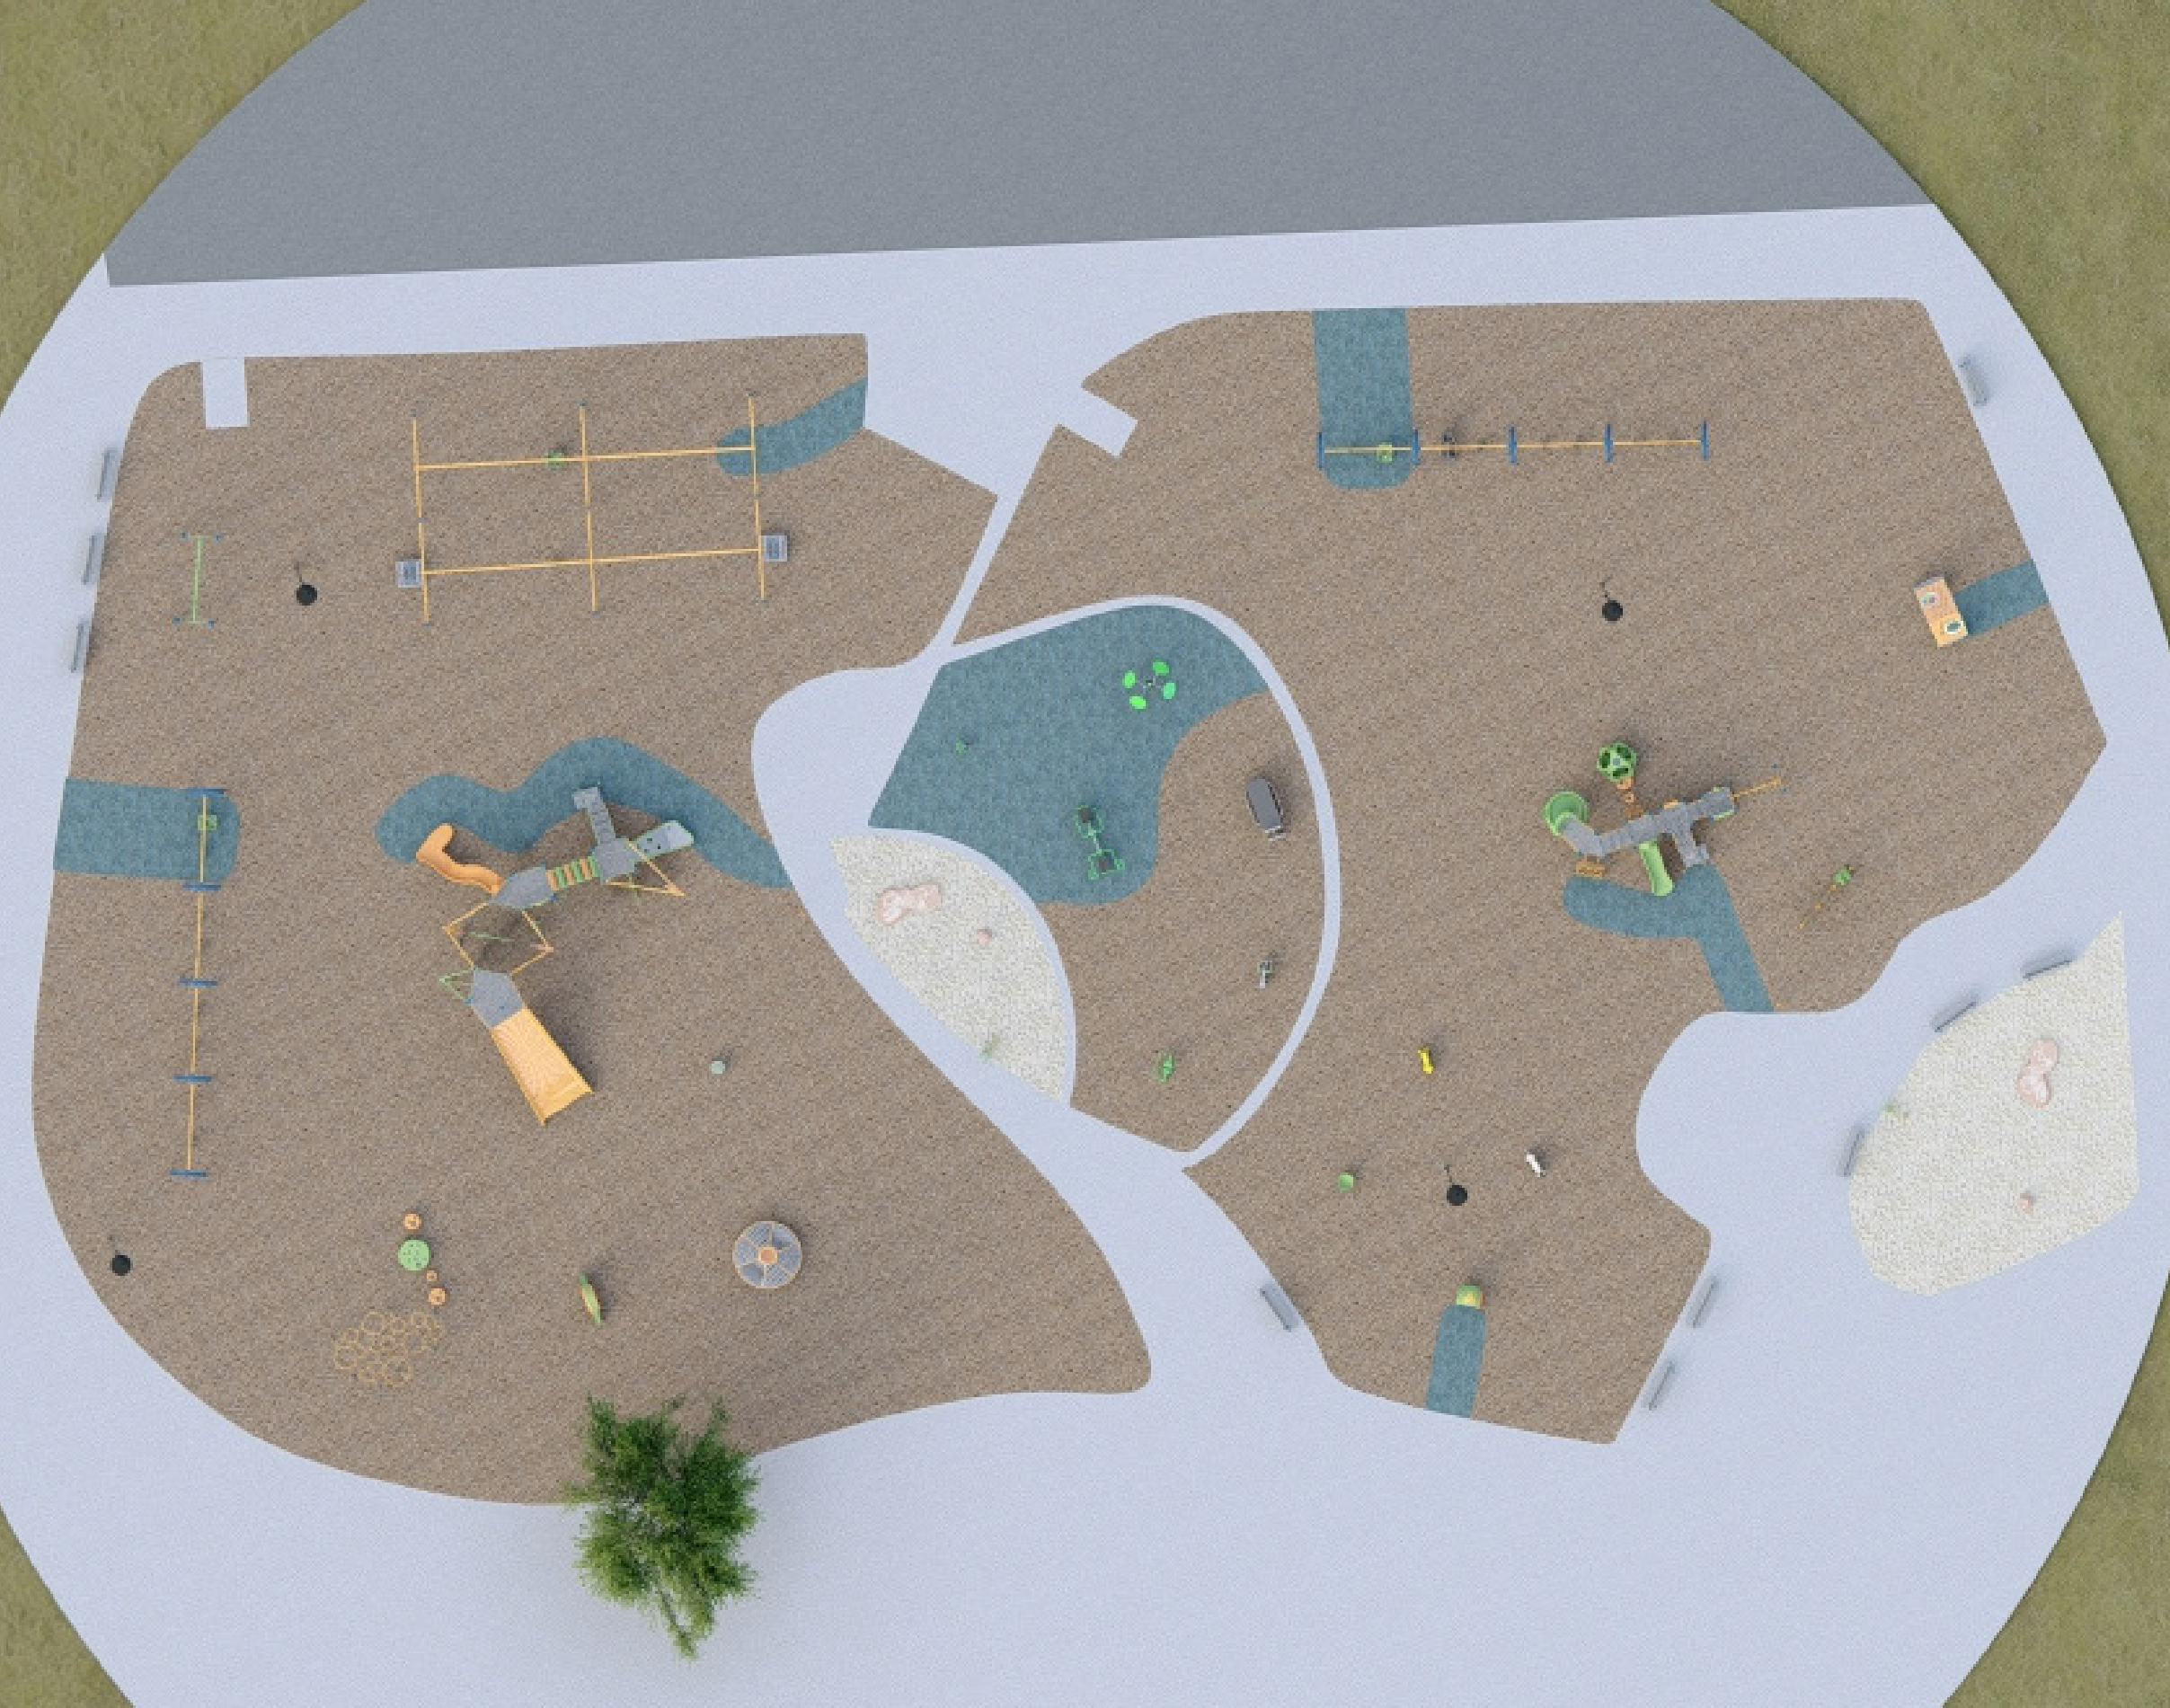

TREVIN MACLAY  
SEPTEMBER 26, 2022  
DRAWING #  
A22094SPR1

DESIGNED FOR:

AGES  
2-12

since 1979  
**dave bang**  
associates inc.  
park+playground

COLOR PALETTE:

MANUFACTURERS:

PROJECT:

**REED PARK**  
MESA, AZ

DESIGNED BY:  
TREVIN MACLAY  
SEPTEMBER 26, 2022  
DRAWING #  
A22094SPR1

DESIGNED FOR:  
AGES  
**2-12**

since 1979  
**dave bang**  
associates inc.  
▶ park+playground

COLOR PALETTE:

MANUFACTURERS:

PROJECT:

**REED PARK**  
MESA, AZ

DESIGNED BY:  
TREVIN MACLAY  
SEPTEMBER 26, 2022  
DRAWING #  
A22094SPR1

DESIGNED FOR:  
AGES  
**2-12**

since 1979  
**dave bang**  
associates inc.  
▶ park+playground

EZ DIGGER POST: LIME                                      ADA SEAT: LIME

-2-5 PLAY AREA -

ROTO PLASTIC: LIME                      COMPONENT: TROPICAL YELLOW

FREESTANDING POST: TROPICAL YELLOW

COLOR PALETTE: