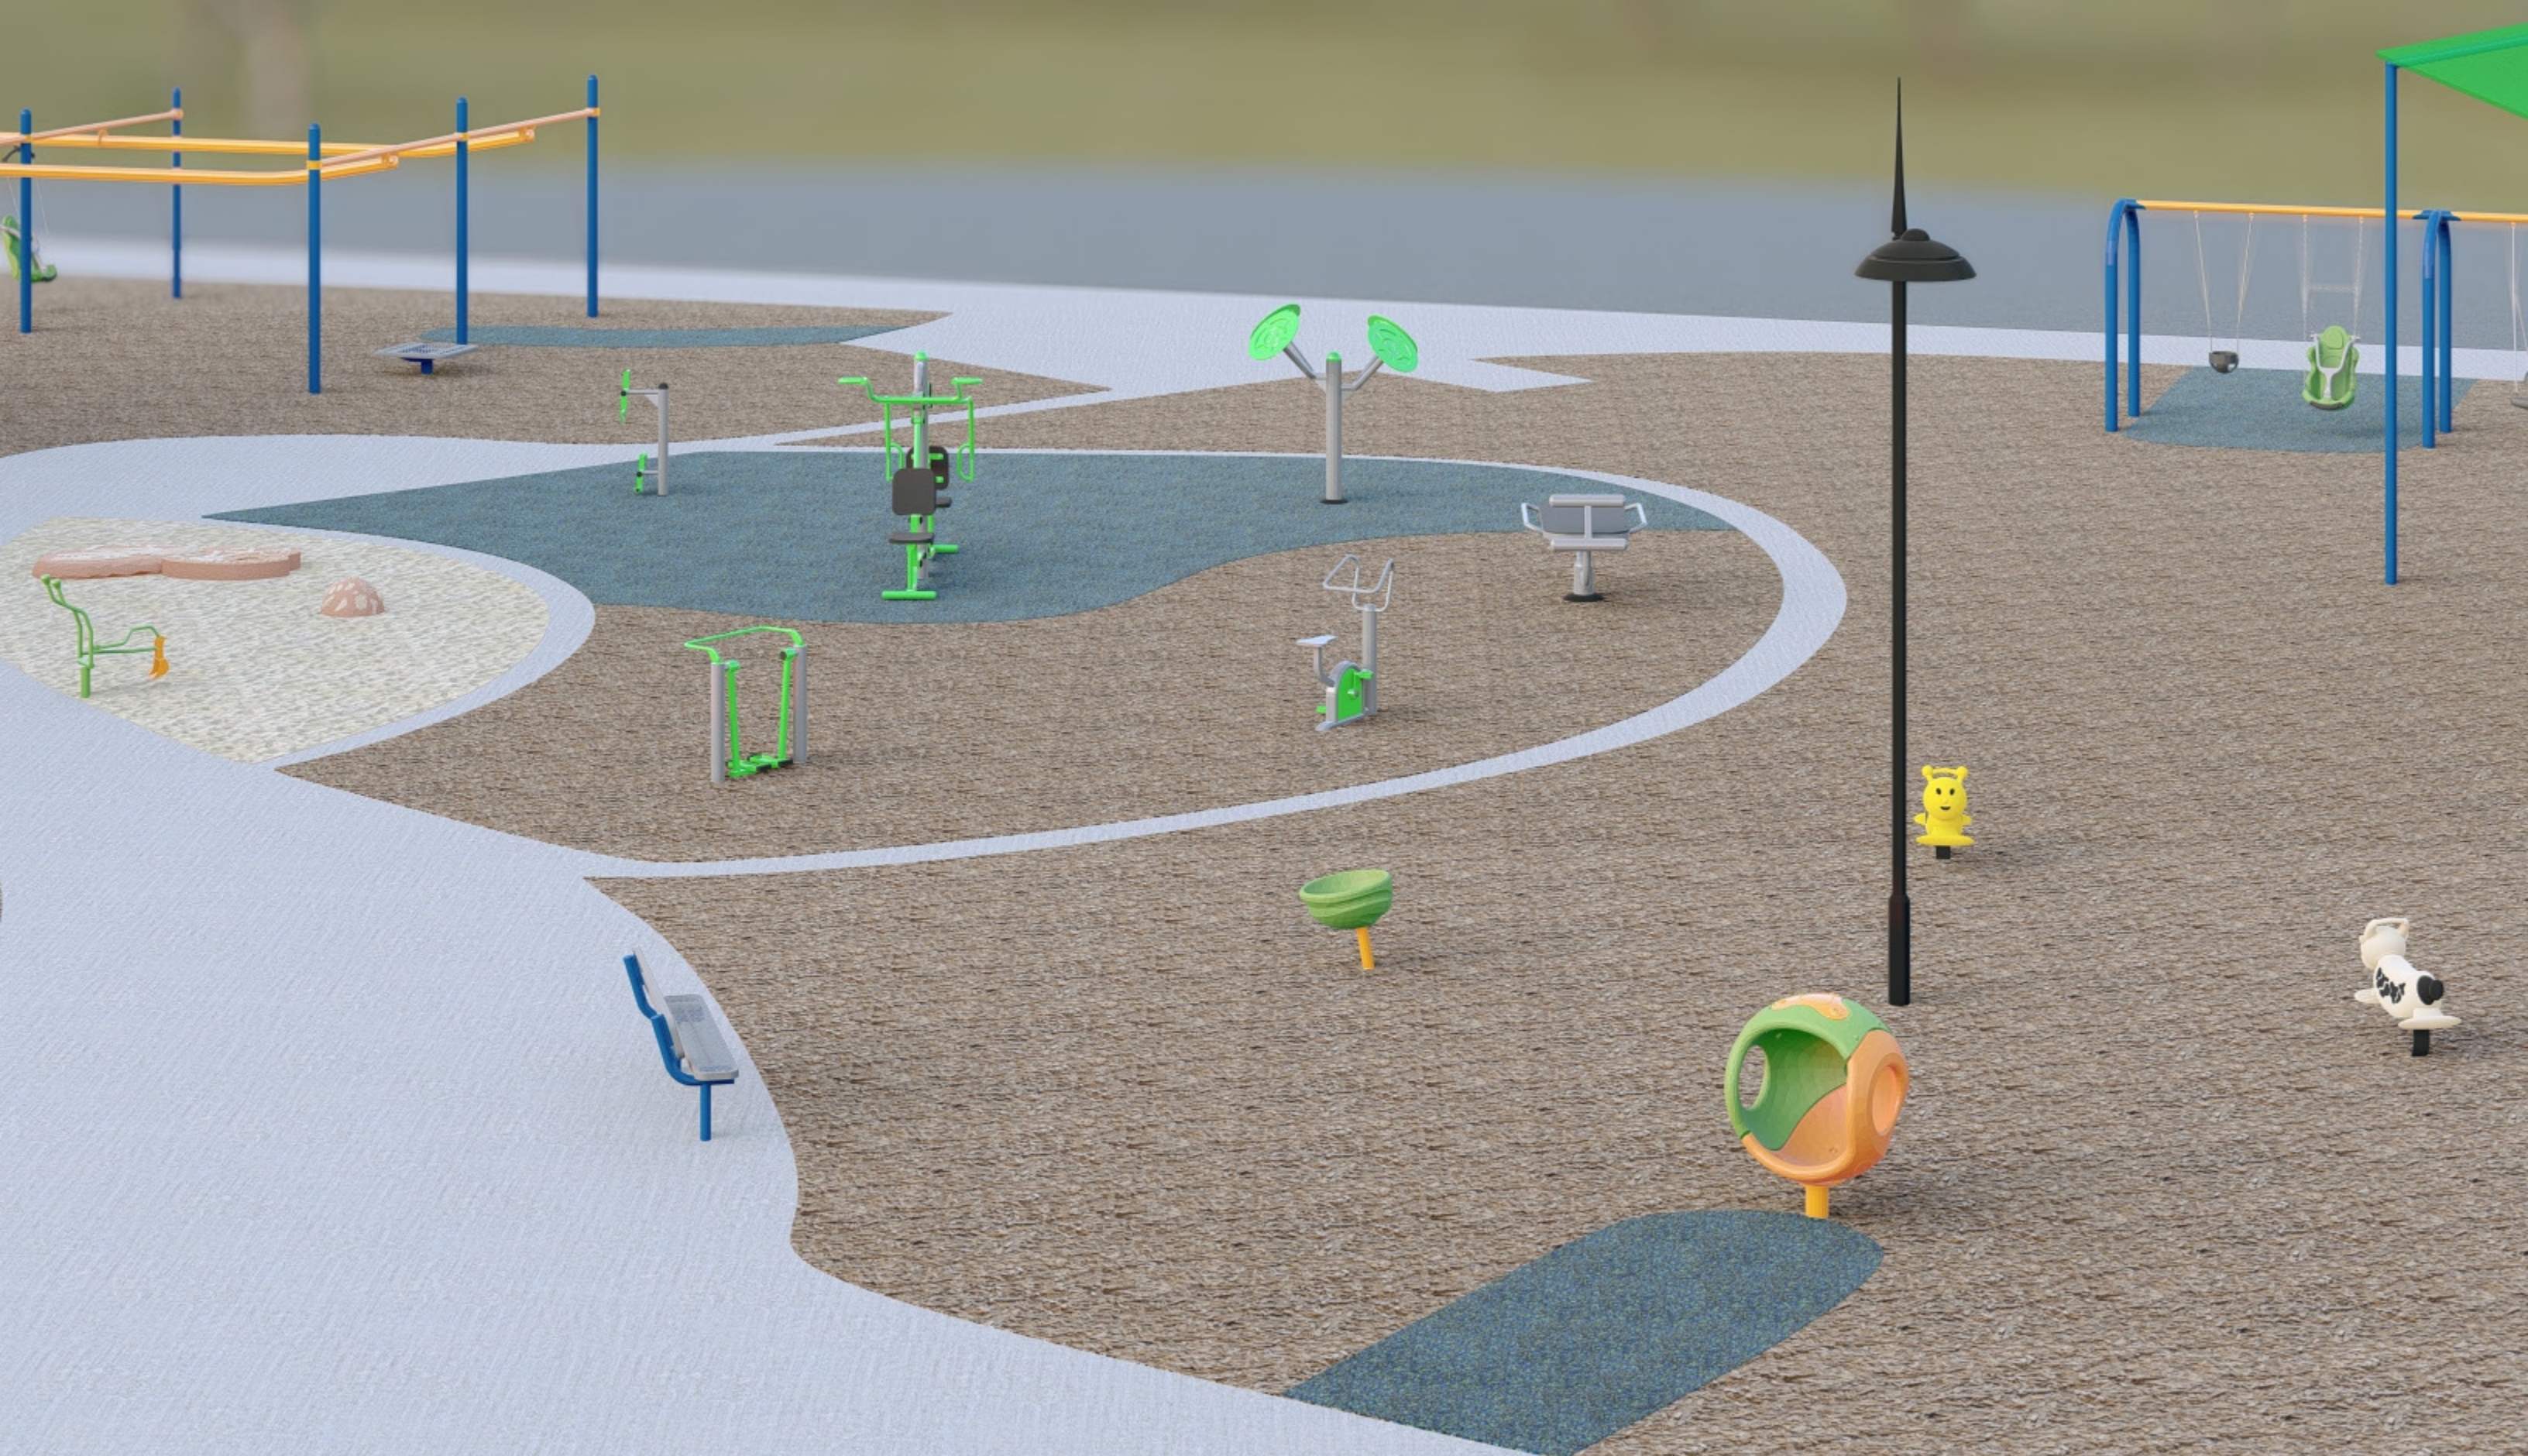

AGES  
212

since 1979

dave bang  
associates inc.  
park+playground

COLOR PALETTE:

MANUFACTURERS:

PROJECT:

REED PARK  
MESA, AZ

DESIGNED BY:

TREVIN MACLAY  
SEPTEMBER 26, 2022  
DRAWING #  
A22094SPR1

DESIGNED FOR:

AGES  
2-12

since 1979  
**dave bang**  
associates inc.  
park+playground

COLOR PALETTE:

MANUFACTURERS:

PROJECT:

**REED PARK**  
MESA, AZ

DESIGNED BY:  
TREVIN MACLAY  
SEPTEMBER 26, 2022  
DRAWING #  
A22094SPR1

DESIGNED FOR:  
AGES  
**2-12**

since 1979  
**dave bang**  
associates inc.  
▶ park+playground

COLOR PALETTE:

MANUFACTURERS:

PROJECT:

EZ DIGGER POST: LIME                                      ADA SEAT: LIME

-2-5 PLAY AREA -

ROTO PLASTIC: LIME                      COMPONENT: TROPICAL YELLOW

FREESTANDING POST: TROPICAL YELLOW

COLOR PALETTE: