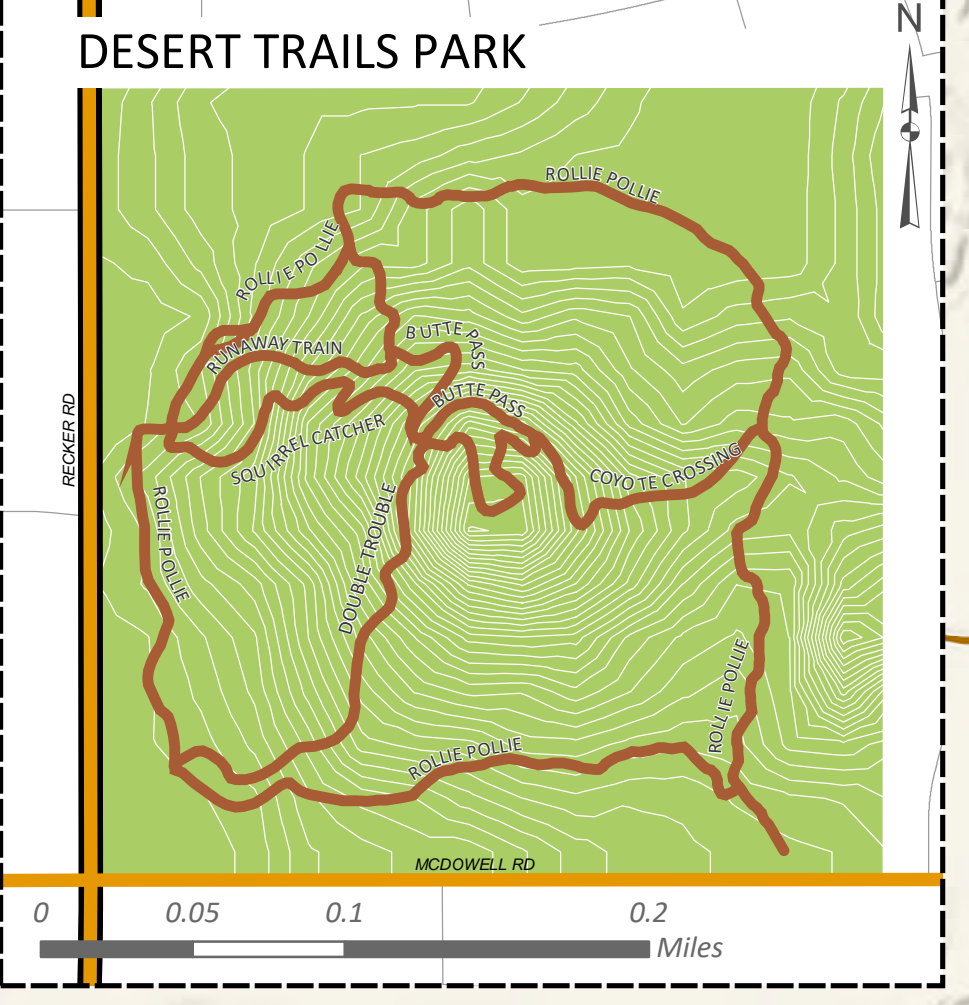

MAP LEGEND

- Bike Lane
- Bike Route
- Separated Bike Lane
- Mesa Shared Use Path
- Other Canal Path
- Future Shared Use Path
- Bike / Hike Trail
- Minor Street
- Major Street
- Canal
- Railroad
- Bike/Pedestrian Signal
- Overpass
- Underpass
- Work Stands
- Light Rail Station
- Library
- School
- Shopping Center
- Transit Center/Park & Ride
- Numbered Bike Route
- Restricted Sidewalk Biking Zone

Copyright © 1998, 2019 CITY OF MESA, ARIZONA
The City of Mesa assumes no responsibility arising from the use of this information. This map is provided without warranty of any kind, either expressed or implied. The City of Mesa has published this map to aid cyclists and to help improve the safety of the bicycle facilities indicated on this map. Cyclists are urged to use facilities shown as available for their individual cycling goals.

MESA BIKE MAP