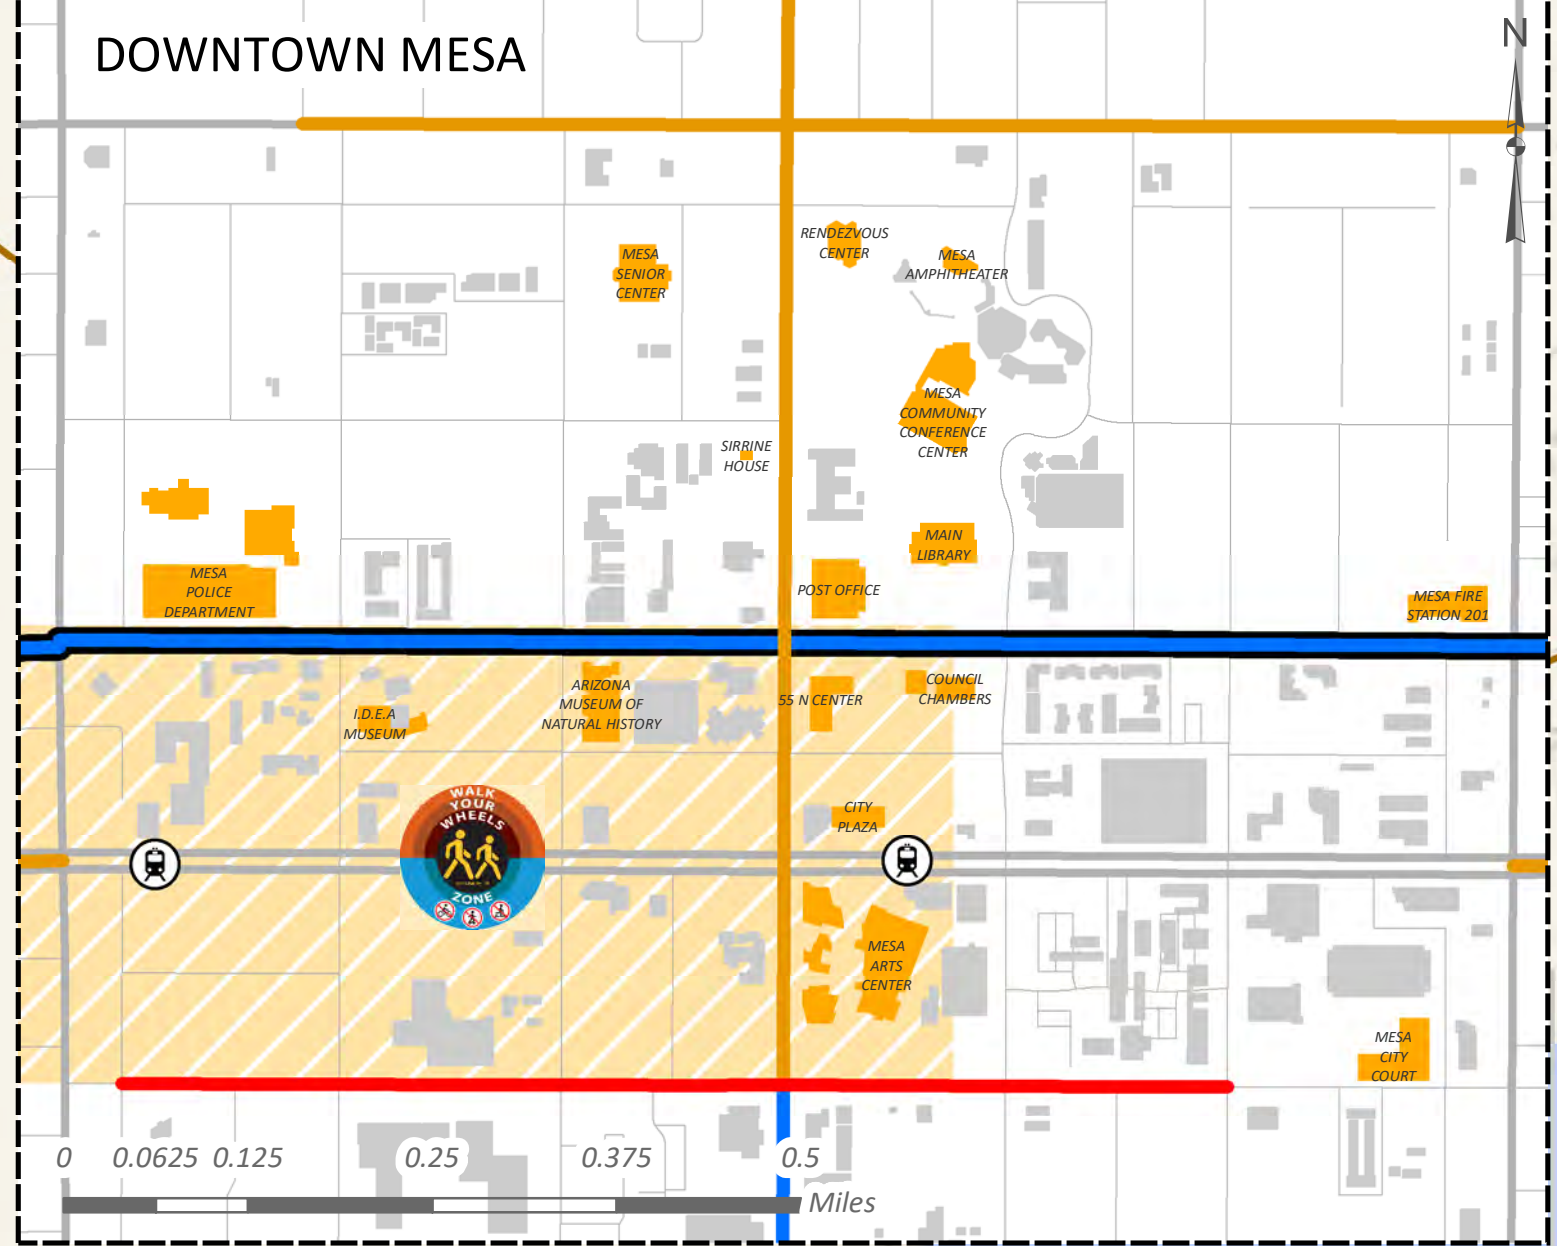

MAP LEGEND

- Bike Lane
- Bike Route
- Separated Bike Lane
- Mesa Shared Use Path
- Other Canal Path
- Future Shared Use Path
- Bike / Hike Trail
- Minor Street
- Major Street
- Canal
- Railroad
- Bike/Pedestrian Signal
- Overpass
- Underpass
- Work Stands
- Light Rail Station
- Library
- School
- Shopping Center
- Transit Center/Park & Ride
- Numbered Bike Route
- Restricted Sidewalk Biking Zone

Copyright © 1998, 2019 CITY OF MESA, ARIZONA
The City of Mesa assumes no responsibility arising from the use of this information. This map is provided without warranty of any kind, either expressed or implied. The City of Mesa has published this map to aid cyclists and to help improve the safety of the bicycle facilities indicated on this map. Cyclists are urged to use facilities shown as available for their individual cycling goals.

MESA BIKE MAP