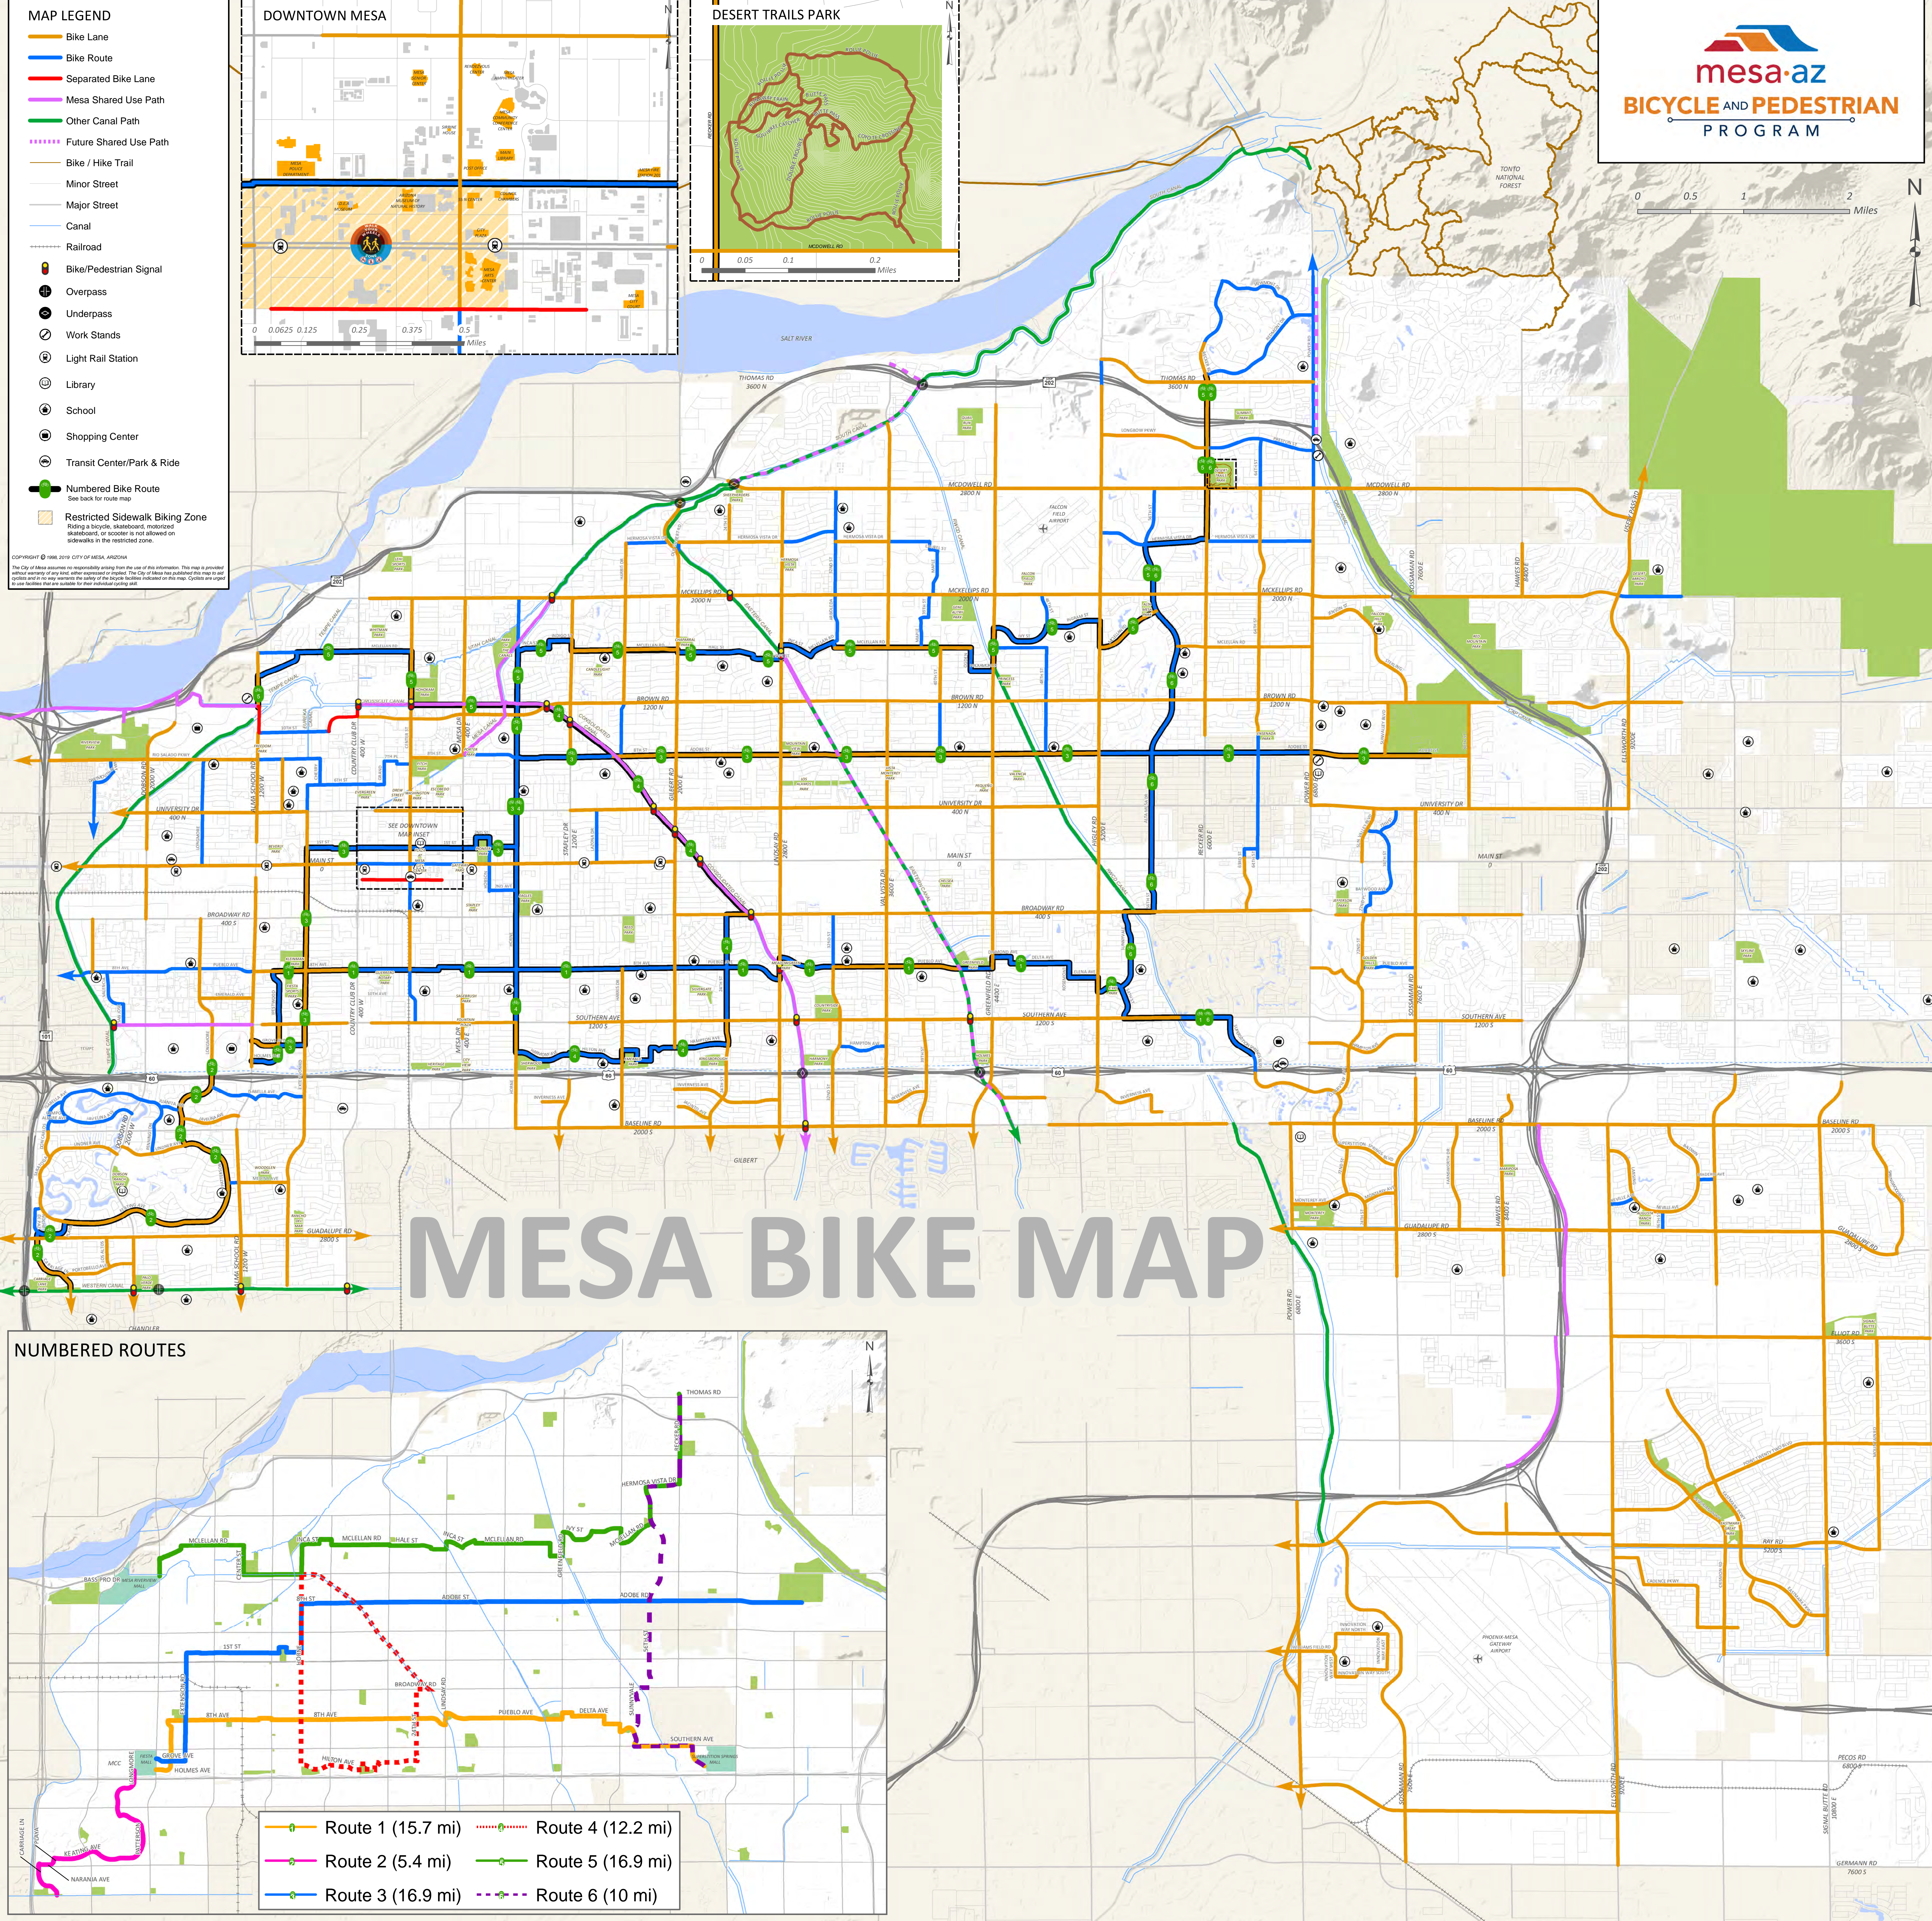

MAP LEGEND

- Bike Lane
- Bike Route
- Separated Bike Lane
- Mesa Shared Use Path
- Other Canal Path
- Future Shared Use Path
- Bike / Hike Trail
- Minor Street
- Major Street
- Canal
- Railroad
- Bike/Pedestrian Signal
- Overpass
- Underpass
- Work Stands
- Light Rail Station
- Library
- School
- Shopping Center
- Transit Center/Park & Ride
- Numbered Bike Route
- Restricted Sidewalk Biking Zone

Copyright © 1998, 2019 CITY OF MESA, ARIZONA
The City of Mesa assumes no responsibility arising from the use of this information. This map is provided without warranty of any kind, either expressed or implied. The City of Mesa has published this map to aid cyclists and to help improve the safety of the bicycle facilities indicated on this map. Cyclists are urged to use facilities shown as available for their individual cycling goals.

MESA BIKE MAP