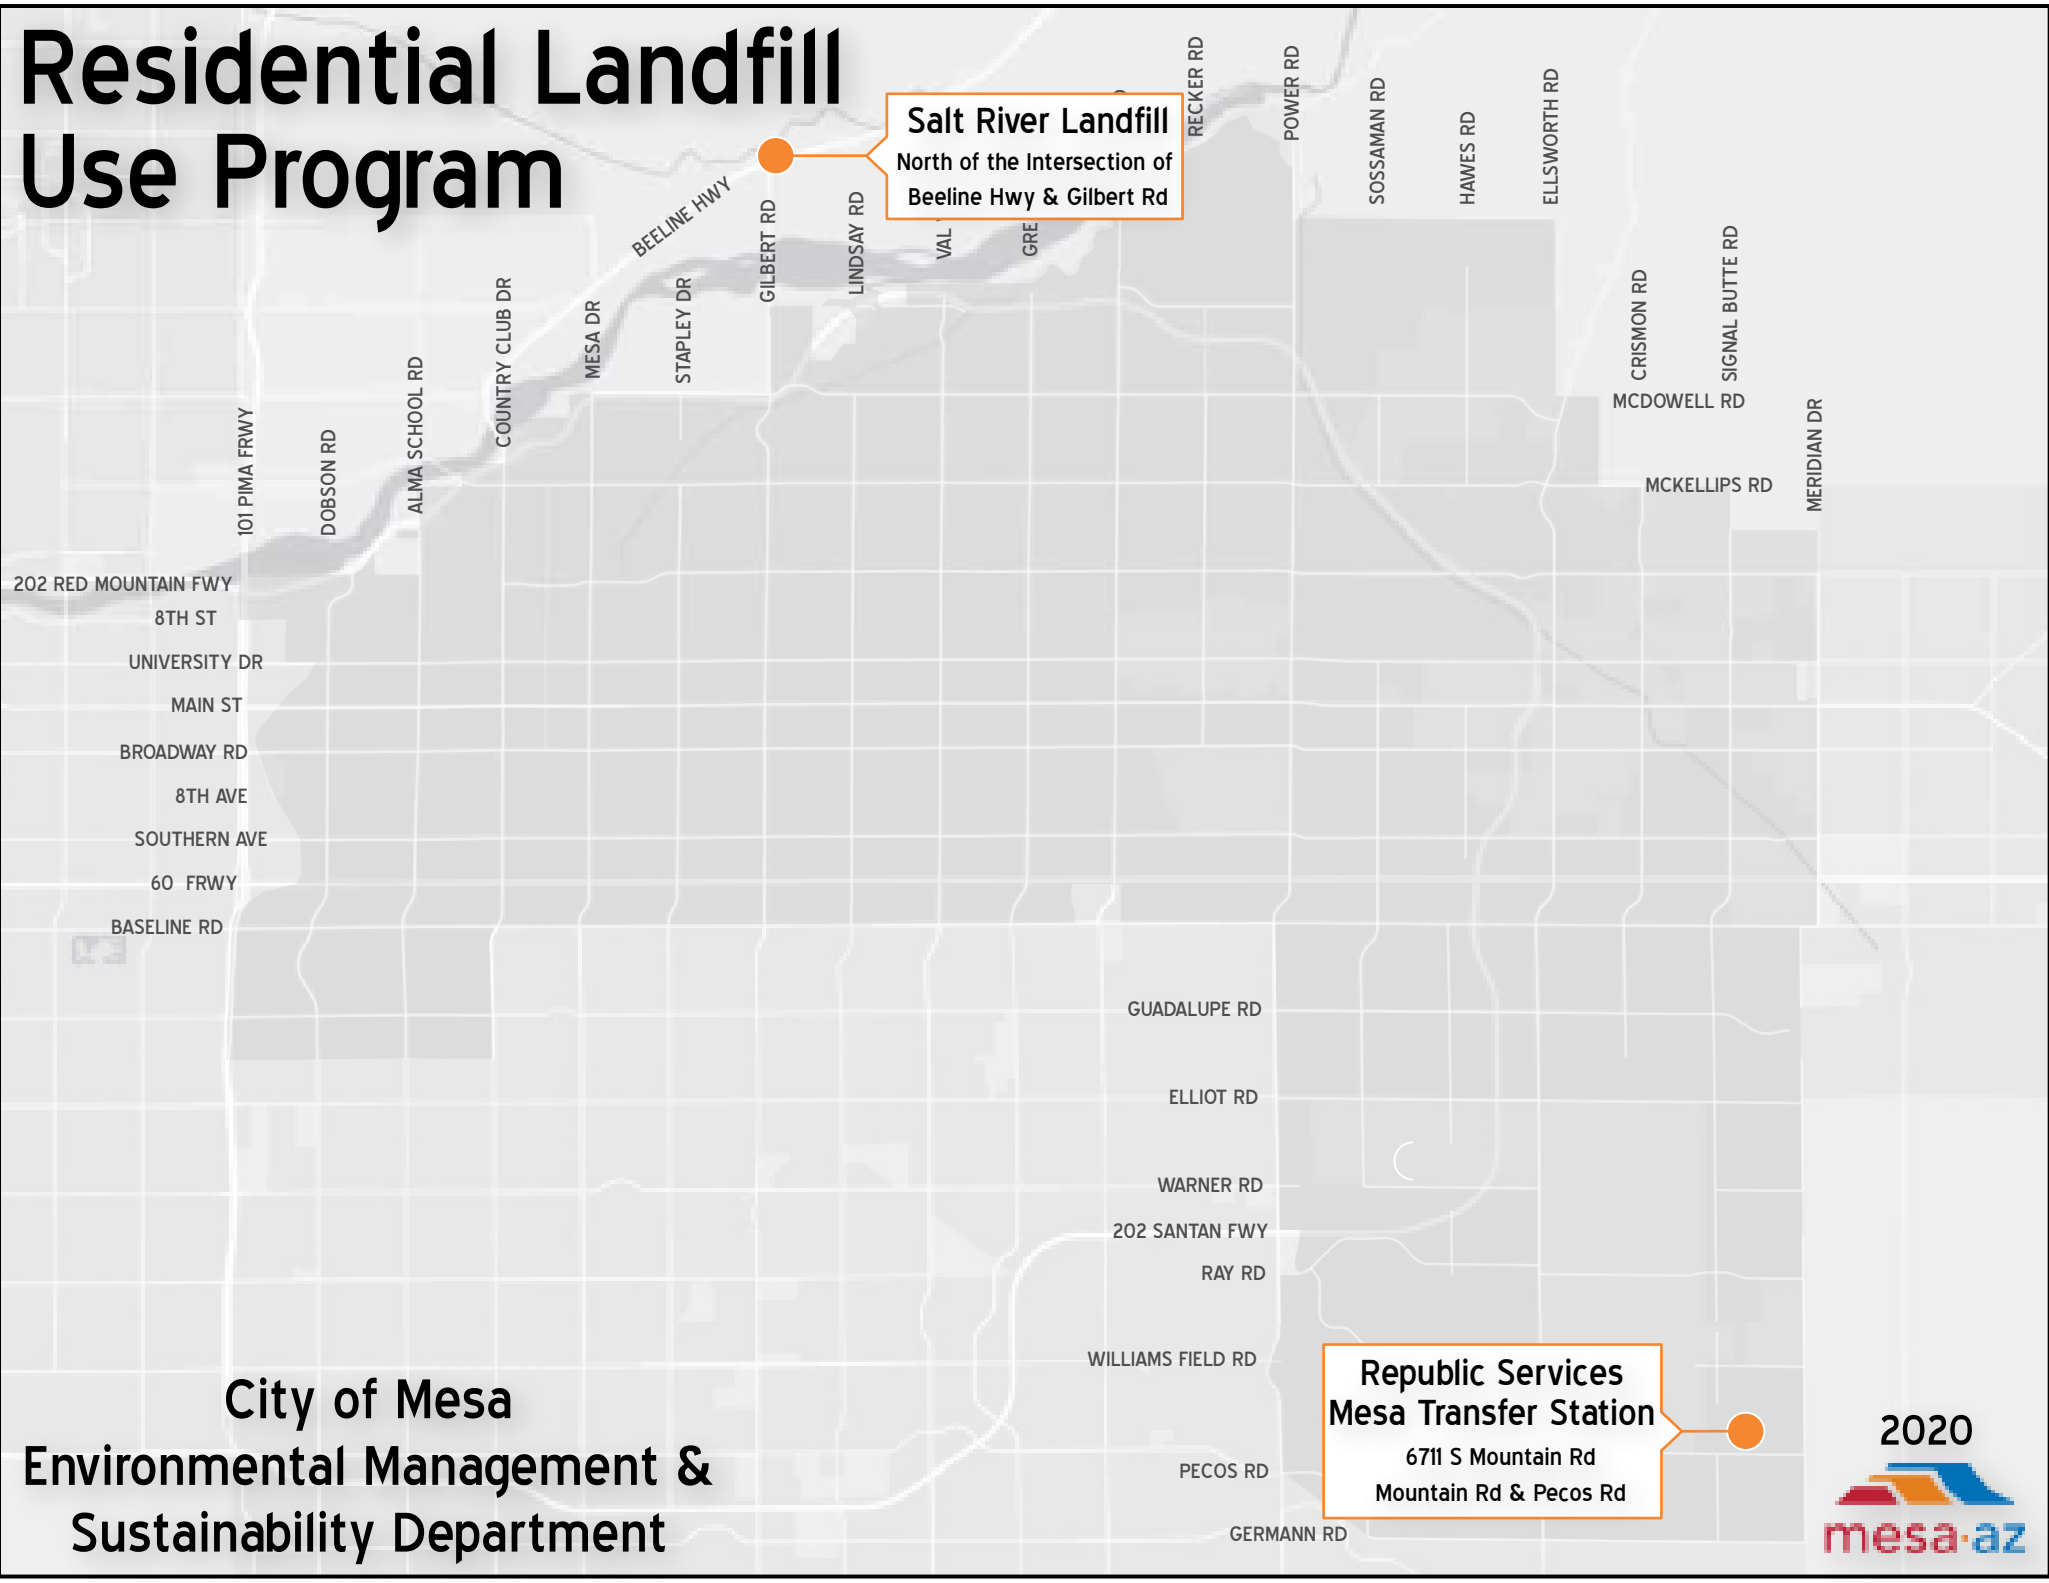

Residential Landfill Use Program

Salt River Landfill
North of the Intersection of
Beeline Hwy & Gilbert Rd

City of Mesa
Environmental Management &
Sustainability Department

Republic Services
Mesa Transfer Station
6711 S Mountain Rd
Mountain Rd & Pecos Rd